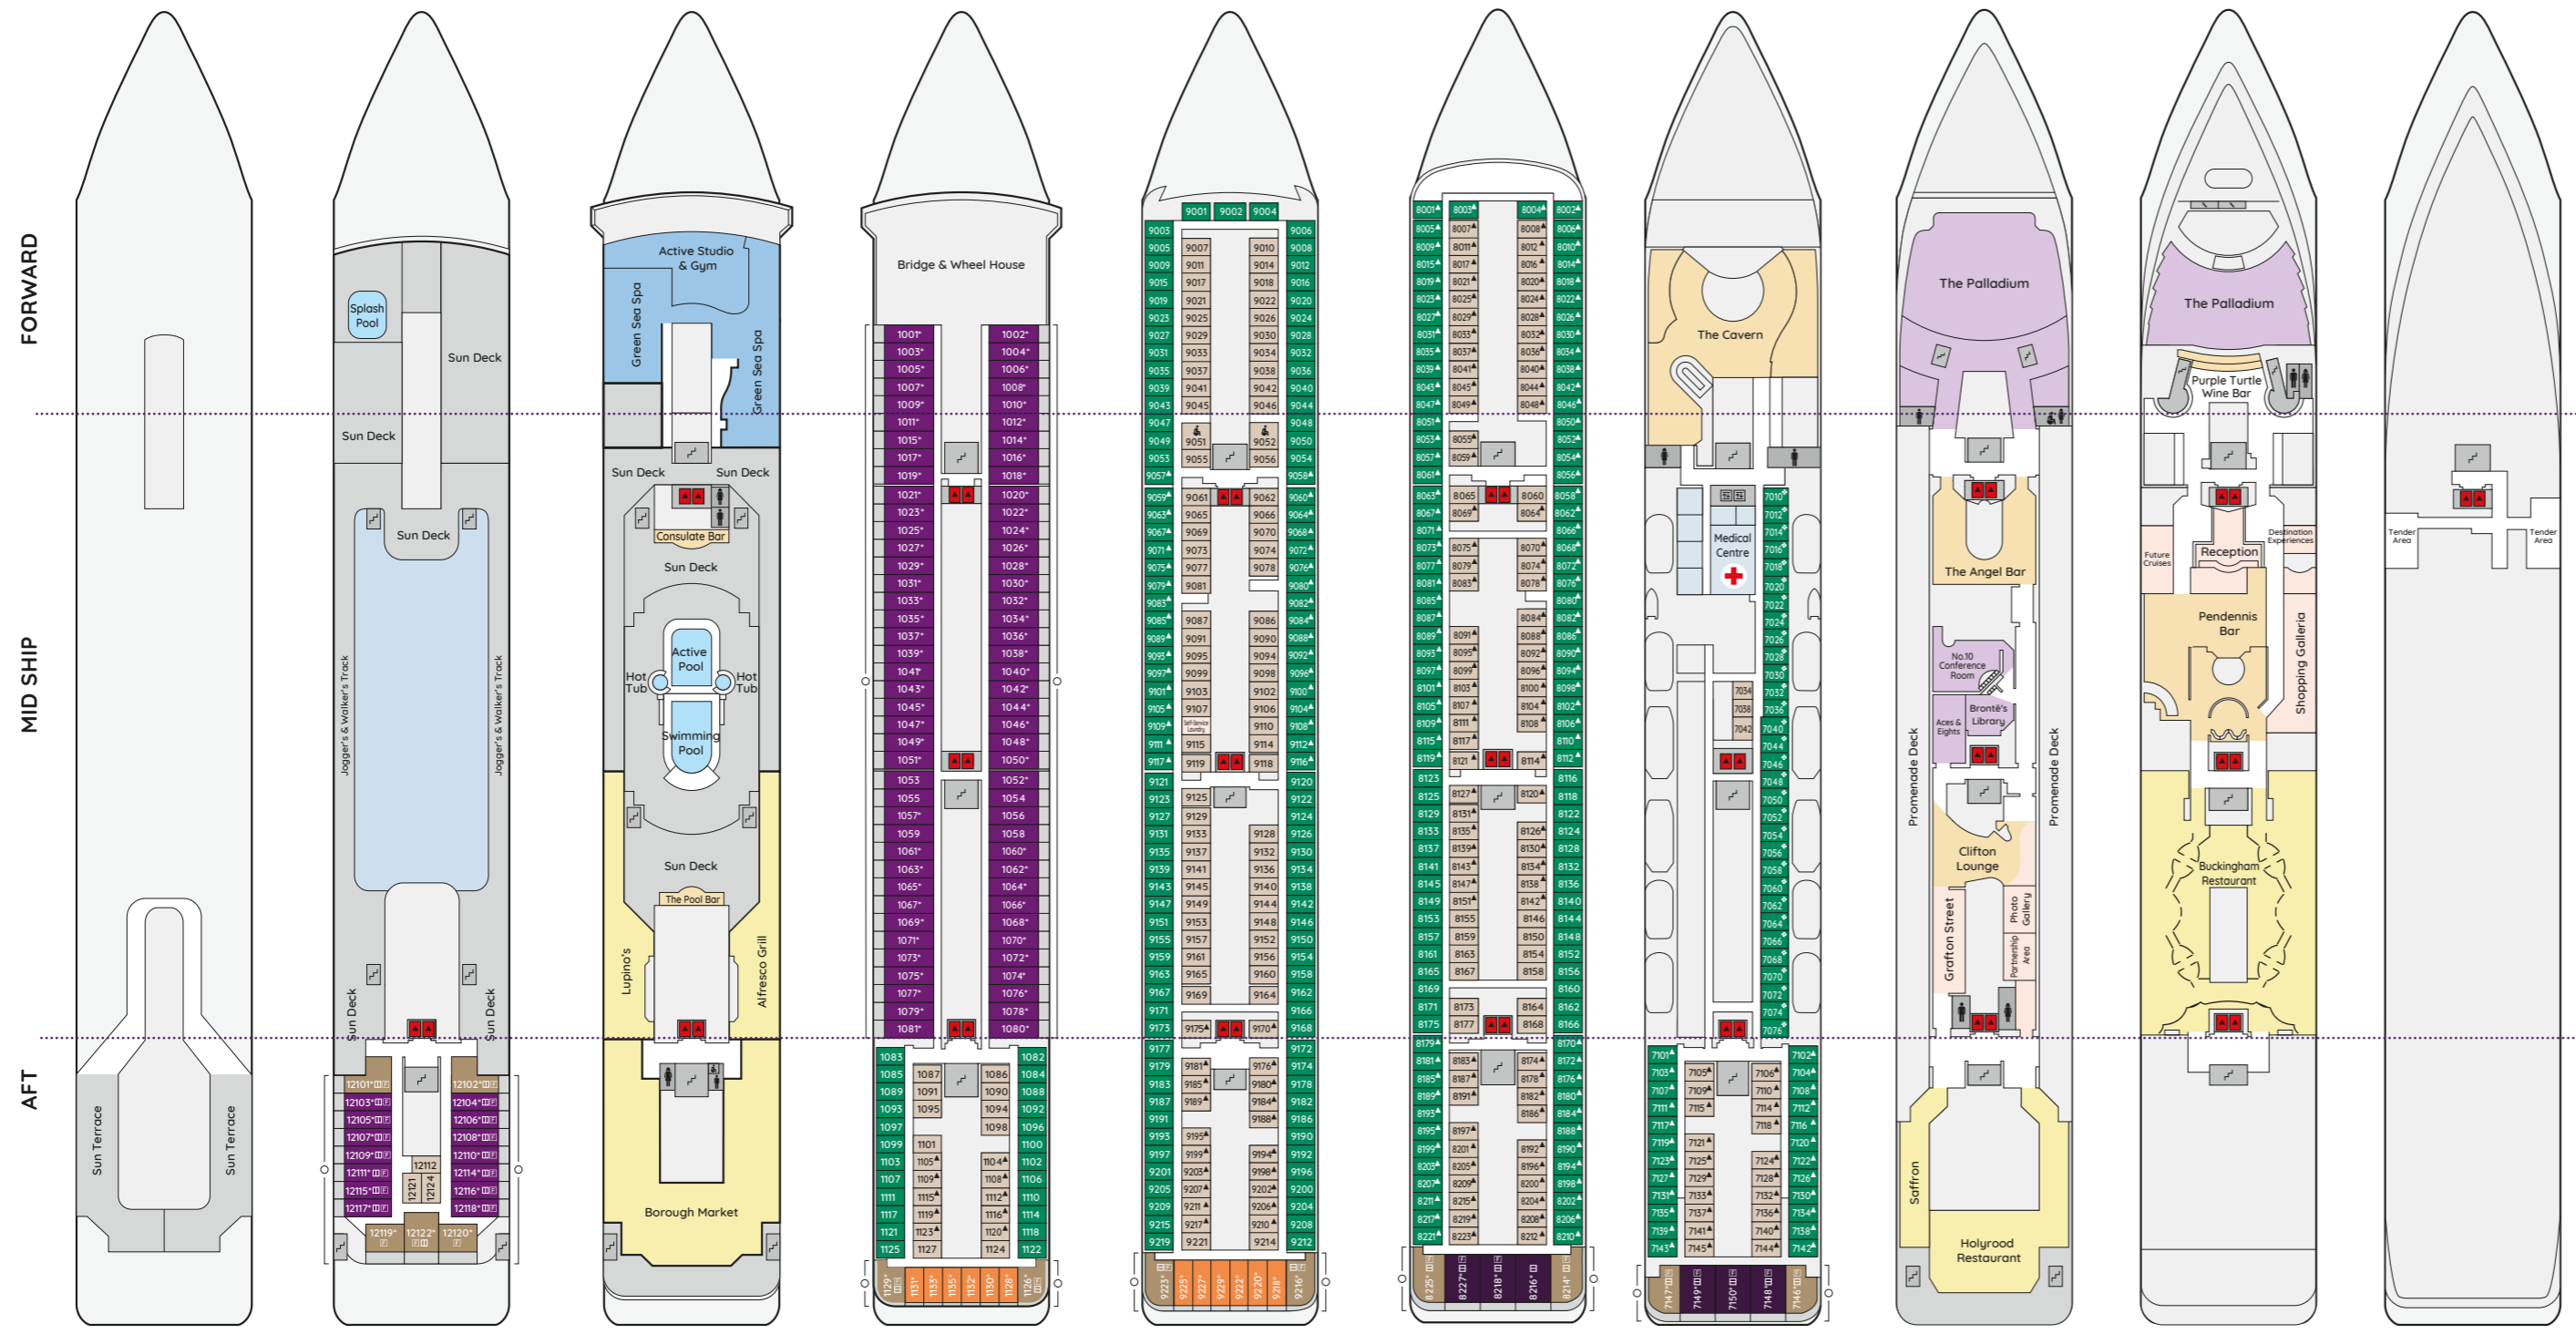

- 14. Exploration
- 12. Sun
- 11. Lido
- 10. Ambassador
- 9. Consulate
- 8. Ambition
- 7. Boat
- 6. Promenade
- 5. Reception
- 4. Aloe
- 3. Amber
- 2. Abalone
- 1. Allium

DECK 14 Exploration
DECK 12 Sun
DECK 11 Lido
DECK 10 Ambassador
DECK 9 Consulate
DECK 8 Ambition
DECK 7 Boat
DECK 6 Promenade
DECK 5 Reception
DECK 4 Aloe

CABIN CATEGORY LEGEND

- De Luxe Suite
- Premium Suite
- Suite
- Balcony
- Ocean View
- Inside

All categories with ocean view unless stated. Cabins that are partially/fully obstructed are marked*. All single cabins can convert to twin bedded. Most twin cabins convert to double bedded. Please note Categories 15 and 6S have only a single bed.

SYMBOL LEGEND

- ▲ 3rd/4th berth - Pullman style (ceiling foldaway or wall mounted)
- * 3rd/4th berth - sofa bed/single bed
- ♯ Wheelchair-accessible
- ◻ Walk-in wardrobe
- ◻ Glass balcony railing
- ♿ Public toilet
- ⬆ Lift
- ⬆ Stairs
- ⊗ Obstructed view
- ▢ Fixed double bed

- Outside deck/balcony
- Pool
- Body & soul
- Entertainment
- Bar
- Restaurant
- Shop / Counter
- Medical Centre

Ambition Deck Plan May 2024 UK Edition
 This plan shows the location of cabins and public areas only as a guide. It is not drawn to scale. The cabin and public room configurations are believed to be correct at the time of production.