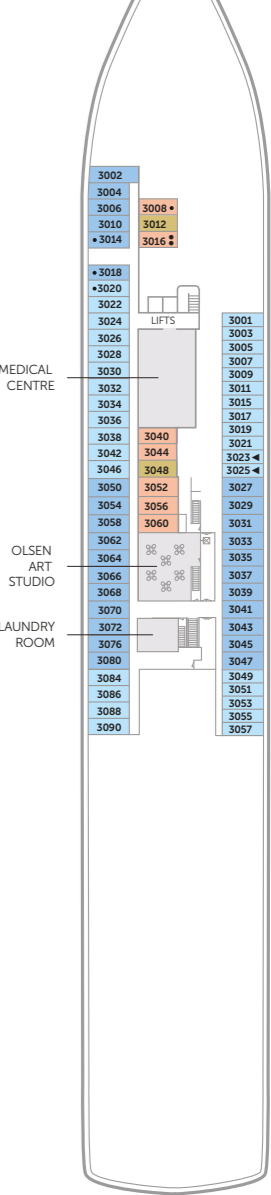

BALMORAL

DECK PLANS

BALMORAL

Marquee Deck 11

Highland Deck 10

Bridge Deck 9

Lido Deck 8

Lounge Deck 7

Main Deck 6

Atlantic Deck 5

Coral Deck 4

Marina Deck 3

Suites		Decks 8, 9 & 10
OW	Owners Suite	1,181 sq ft
PS	Premier Suite	601 sq ft
MS	Marquee Suite	400-472 sq ft
SS	Superior Suite	341 sq ft
JB	Single Balcony Suite	279 sq ft
BJ	Balcony Junior Suite Adapted Suites available	279 sq ft
Balcony Cabins		Decks 8 & 9
BA	Balcony Cabin	248-260 sq ft
J	Single Balcony Cabin	218 sq ft
Picture Window Cabins		Decks 4, 5, 6 & 8
A	Superior Ocean View	165-200 sq ft
B	Superior Ocean View Adapted cabins available	165 sq ft
C	Superior Ocean View	165 sq ft

Picture Window Cabins (contd.)		Decks 4, 5, 6 & 8
D	Ocean View	165 sq ft
E	Ocean View	165 sq ft
K	Single Ocean View	165 sq ft
Porthole Cabins		Decks 3, 4 & 5
F	Ocean View	165 sq ft
L	Single Ocean View	140 sq ft
Inside Cabins		Decks 3, 4, 5, 6, 8 & 9
G	Superior Interior Adapted cabins available	160 sq ft
M	Single Superior Interior	160 sq ft
H	Interior Cabin	160 sq ft
I	Interior Cabin	160 sq ft
N	Single Interior	130-160 sq ft

For more information on our ships, including digital deck plans, cabin images and virtual tours, please visit the 'our ships' section of our website at fredolsencruises.com

KEY TO SYMBOLS

- 4 berth cabin
 - 3 berth cabin
 - ◀ Cabin with bathtub
 - + Restricted view
 - Fully restricted view
 - ↑ Connecting cabin
 - ♿ Adapted for guests who require a wheelchair to move around their cabin.
- PA Our part-accessible cabins have a bathroom adapted with a fold-down shower seat and grab bars throughout, suitable for ambulatory guests who do not require a wheelchair to move around their cabin.