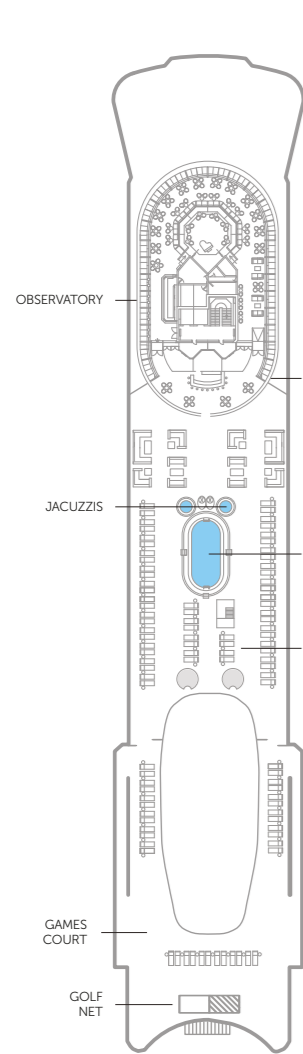

BALMORAL

DECK PLANS

BALMORAL

Marquee Deck 11

Highland Deck 10

Bridge Deck 9

Lido Deck 8

Lounge Deck 7

Main Deck 6

Atlantic Deck 5

Coral Deck 4

Marina Deck 3

Suites		Decks 8, 9 & 10
OW	Owners Suite	1,181 sq ft
PS	Premier Suite	601 sq ft
MS	Marquee Suite	400-472 sq ft
SS	Superior Suite	341 sq ft
JB	Single Balcony Suite	279 sq ft
BJ	Balcony Junior Suite Adapted Suites available	279 sq ft
Balcony Cabins		Decks 8 & 9
BA	Balcony Cabin	248-260 sq ft
J	Single Balcony Cabin	218 sq ft
Picture Window Cabins		Decks 4, 5, 6 & 8
A	Superior Ocean View	165-200 sq ft
B	Superior Ocean View Adapted cabins available	165 sq ft
C	Superior Ocean View	165 sq ft

Picture Window Cabins (contd.)		Decks 4, 5, 6 & 8
D	Ocean View	165 sq ft
E	Ocean View	165 sq ft
K	Single Ocean View	165 sq ft
Porthole Cabins		Decks 3, 4 & 5
F	Ocean View	165 sq ft
L	Single Ocean View	140 sq ft
Inside Cabins		Decks 3, 4, 5, 6, 8 & 9
G	Superior Interior Adapted cabins available	160 sq ft
M	Single Superior Interior	160 sq ft
H	Interior Cabin	160 sq ft
I	Interior Cabin	160 sq ft
N	Single Interior	130-160 sq ft

For more information on our ships, including digital deck plans, cabin images and virtual tours, please visit the 'our ships' section of our website at fredolsencruises.com

KEY TO SYMBOLS

- 4 berth cabin
 - 3 berth cabin
 - ◀ Cabin with bathtub
 - + Restricted view
 - Fully restricted view
 - ↑ Connecting cabin
 - ♿ Adapted for guests who require a wheelchair to move around their cabin.
- PA Our part-accessible cabins have a bathroom adapted with a fold-down shower seat and grab bars throughout, suitable for ambulatory guests who do not require a wheelchair to move around their cabin.