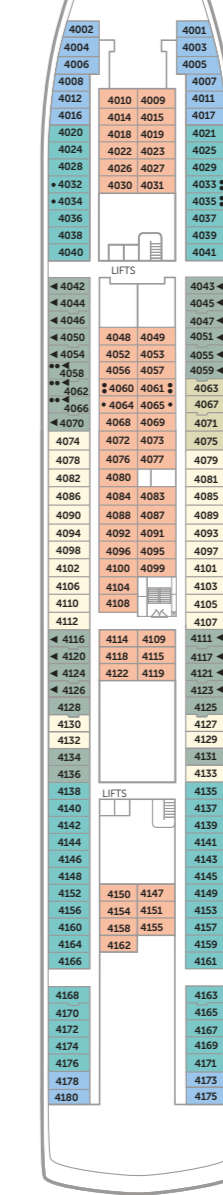

BALMORAL

DECK PLANS

BALMORAL

Marquee Deck 11

Highland Deck 10

Bridge Deck 9

Lido Deck 8

Lounge Deck 7

Main Deck 6

Atlantic Deck 5

Coral Deck 4

Marina Deck 3

Suites		Decks 8, 9 & 10
OW	Owners Suite	1,181 sq ft
PS	Premier Suite	601 sq ft
MS	Marquee Suite	400-472 sq ft
SS	Superior Suite	341 sq ft
JB	Single Balcony Suite	279 sq ft
BJ	Balcony Junior Suite Adapted Suites available	279 sq ft
Balcony Cabins		Decks 8 & 9
BA	Balcony Cabin	248-260 sq ft
J	Single Balcony Cabin	218 sq ft
Picture Window Cabins		Decks 4, 5, 6 & 8
A	Superior Ocean View	165-200 sq ft
B	Superior Ocean View Adapted cabins available	165 sq ft
C	Superior Ocean View	165 sq ft

Picture Window Cabins (contd.)		Decks 4, 5, 6 & 8
D	Ocean View	165 sq ft
E	Ocean View	165 sq ft
K	Single Ocean View	165 sq ft
Porthole Cabins		Decks 3, 4 & 5
F	Ocean View	165 sq ft
L	Single Ocean View	140 sq ft
Inside Cabins		Decks 3, 4, 5, 6, 8 & 9
G	Superior Interior Adapted cabins available	160 sq ft
M	Single Superior Interior	160 sq ft
H	Interior Cabin	160 sq ft
I	Interior Cabin	160 sq ft
N	Single Interior	130-160 sq ft

For more information on our ships, including digital deck plans, cabin images and virtual tours, please visit the 'our ships' section of our website at fredolsencruises.com

KEY TO SYMBOLS

- 4 berth cabin
 - 3 berth cabin
 - ◀ Cabin with bathtub
 - + Restricted view
 - Fully restricted view
 - ↑ Connecting cabin
 - ♿ Adapted for guests who require a wheelchair to move around their cabin.
- PA Our part-accessible cabins have a bathroom adapted with a fold-down shower seat and grab bars throughout, suitable for ambulatory guests who do not require a wheelchair to move around their cabin.