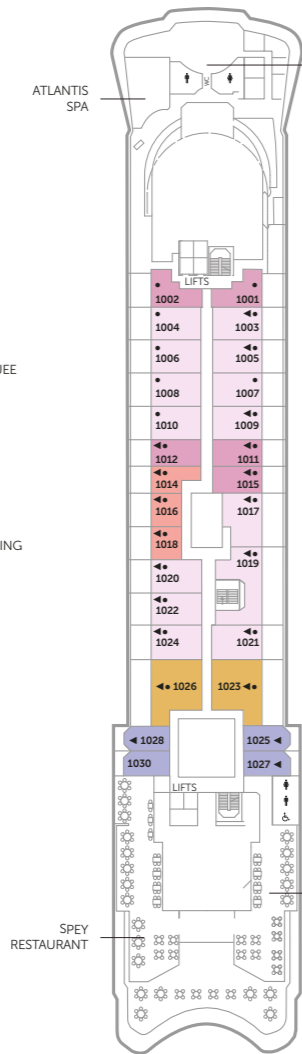

BALMORAL

DECK PLANS

BALMORAL

Marquee Deck 11

Highland Deck 10

Bridge Deck 9

Lido Deck 8

Lounge Deck 7

Main Deck 6

Atlantic Deck 5

Coral Deck 4

Marina Deck 3

Suites		Decks 8, 9 & 10
OW	Owners Suite	1,181 sq ft
PS	Premier Suite	601 sq ft
MS	Marquee Suite	400-472 sq ft
SS	Superior Suite	341 sq ft
JB	Single Balcony Suite	279 sq ft
BJ	Balcony Junior Suite Adapted Suites available	279 sq ft
Balcony Cabins		Decks 8 & 9
BA	Balcony Cabin	248-260 sq ft
J	Single Balcony Cabin	218 sq ft
Picture Window Cabins		Decks 4, 5, 6 & 8
A	Superior Ocean View	165-200 sq ft
B	Superior Ocean View Adapted cabins available	165 sq ft
C	Superior Ocean View	165 sq ft

Picture Window Cabins (contd.)		Decks 4, 5, 6 & 8
D	Ocean View	165 sq ft
E	Ocean View	165 sq ft
K	Single Ocean View	165 sq ft
Porthole Cabins		Decks 3, 4 & 5
F	Ocean View	165 sq ft
L	Single Ocean View	140 sq ft
Inside Cabins		Decks 3, 4, 5, 6, 8 & 9
G	Superior Interior Adapted cabins available	160 sq ft
M	Single Superior Interior	160 sq ft
H	Interior Cabin	160 sq ft
I	Interior Cabin	160 sq ft
N	Single Interior	130-160 sq ft

For more information on our ships, including digital deck plans, cabin images and virtual tours, please visit the 'our ships' section of our website at fredolsencruises.com

KEY TO SYMBOLS

- 4 berth cabin
 - 3 berth cabin
 - ◀ Cabin with bathtub
 - + Restricted view
 - Fully restricted view
 - ↑ Connecting cabin
 - ♿ Adapted for guests who require a wheelchair to move around their cabin.
- PA Our part-accessible cabins have a bathroom adapted with a fold-down shower seat and grab bars throughout, suitable for ambulatory guests who do not require a wheelchair to move around their cabin.