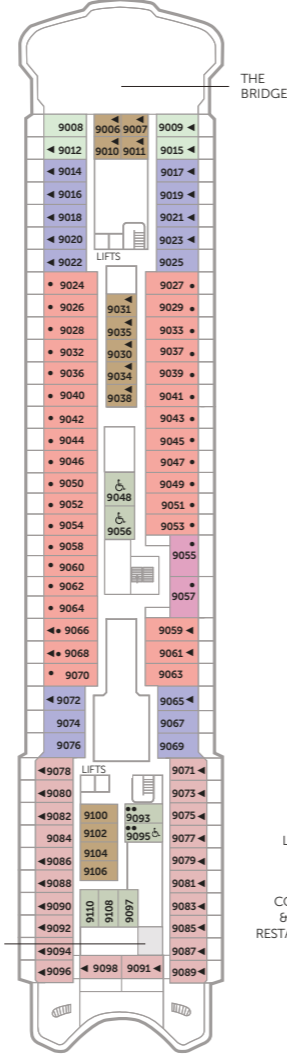

BALMORAL

DECK PLANS

BALMORAL

Marquee Deck 11

Highland Deck 10

Bridge Deck 9

Lido Deck 8

Lounge Deck 7

Main Deck 6

Atlantic Deck 5

Coral Deck 4

Marina Deck 3

Suites		Decks 8, 9 & 10
OW	Owners Suite	1,181 sq ft
PS	Premier Suite	601 sq ft
MS	Marquee Suite	400-472 sq ft
SS	Superior Suite	341 sq ft
JB	Single Balcony Suite	279 sq ft
BJ	Balcony Junior Suite Adapted Suites available	279 sq ft
Balcony Cabins		Decks 8 & 9
BA	Balcony Cabin	248-260 sq ft
J	Single Balcony Cabin	218 sq ft
Picture Window Cabins		Decks 4, 5, 6 & 8
A	Superior Ocean View	165-200 sq ft
B	Superior Ocean View Adapted cabins available	165 sq ft
C	Superior Ocean View	165 sq ft

Picture Window Cabins (contd.)		Decks 4, 5, 6 & 8
D	Ocean View	165 sq ft
E	Ocean View	165 sq ft
K	Single Ocean View	165 sq ft
Porthole Cabins		Decks 3, 4 & 5
F	Ocean View	165 sq ft
L	Single Ocean View	140 sq ft
Inside Cabins		Decks 3, 4, 5, 6, 8 & 9
G	Superior Interior Adapted cabins available	160 sq ft
M	Single Superior Interior	160 sq ft
H	Interior Cabin	160 sq ft
I	Interior Cabin	160 sq ft
N	Single Interior	130-160 sq ft

For more information on our ships, including digital deck plans, cabin images and virtual tours, please visit the 'our ships' section of our website at fredolsencruises.com

KEY TO SYMBOLS

- 4 berth cabin
 - 3 berth cabin
 - ◀ Cabin with bathtub
 - + Restricted view
 - Fully restricted view
 - ↑ Connecting cabin
 - ♿ Adapted for guests who require a wheelchair to move around their cabin.
- PA Our part-accessible cabins have a bathroom adapted with a fold-down shower seat and grab bars throughout, suitable for ambulatory guests who do not require a wheelchair to move around their cabin.