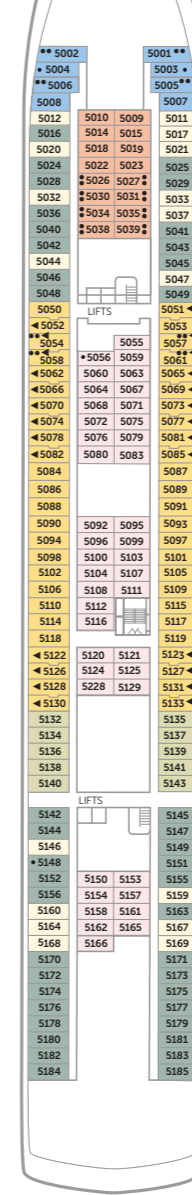

BALMORAL

DECK PLANS

BALMORAL

Marquee Deck 11

Highland Deck 10

Bridge Deck 9

Lido Deck 8

Lounge Deck 7

Main Deck 6

Atlantic Deck 5

Coral Deck 4

Marina Deck 3

Suites		Decks 8, 9 & 10
OW	Owners Suite	1,181 sq ft
PS	Premier Suite	601 sq ft
MS	Marquee Suite	400-472 sq ft
SS	Superior Suite	341 sq ft
JB	Single Balcony Suite	279 sq ft
BJ	Balcony Junior Suite Adapted Suites available	279 sq ft
Balcony Cabins		Decks 8 & 9
BA	Balcony Cabin	248-260 sq ft
J	Single Balcony Cabin	218 sq ft
Picture Window Cabins		Decks 4, 5, 6 & 8
A	Superior Ocean View	165-200 sq ft
B	Superior Ocean View Adapted cabins available	165 sq ft
C	Superior Ocean View	165 sq ft

Picture Window Cabins (contd.)		Decks 4, 5, 6 & 8
D	Ocean View	165 sq ft
E	Ocean View	165 sq ft
K	Single Ocean View	165 sq ft
Porthole Cabins		Decks 3, 4 & 5
F	Ocean View	165 sq ft
L	Single Ocean View	140 sq ft
Inside Cabins		Decks 3, 4, 5, 6, 8 & 9
G	Superior Interior Adapted cabins available	160 sq ft
M	Single Superior Interior	160 sq ft
H	Interior Cabin	160 sq ft
I	Interior Cabin	160 sq ft
N	Single Interior	130-160 sq ft

For more information on our ships, including digital deck plans, cabin images and virtual tours, please visit the 'our ships' section of our website at fredolsencruises.com

KEY TO SYMBOLS

- 4 berth cabin
 - 3 berth cabin
 - ◀ Cabin with bathtub
 - + Restricted view
 - Fully restricted view
 - ↑ Connecting cabin
 - ♿ Adapted for guests who require a wheelchair to move around their cabin.
- PA Our part-accessible cabins have a bathroom adapted with a fold-down shower seat and grab bars throughout, suitable for ambulatory guests who do not require a wheelchair to move around their cabin.