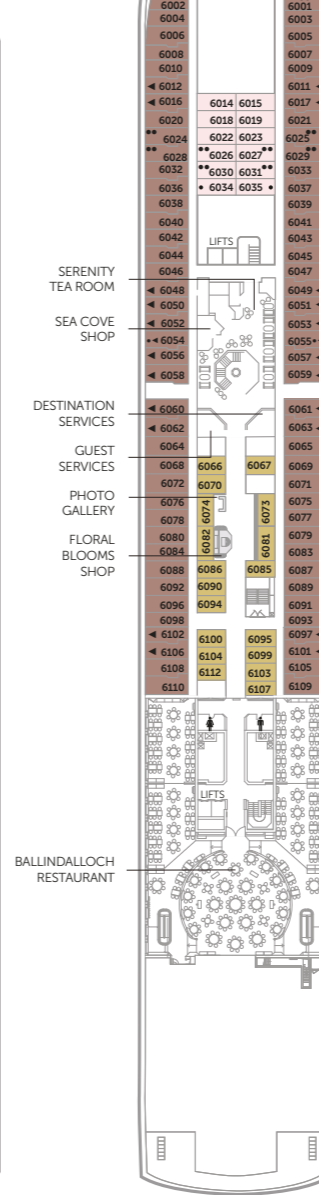

BALMORAL

DECK PLANS

BALMORAL

Marquee Deck 11

Highland Deck 10

Bridge Deck 9

Lido Deck 8

Lounge Deck 7

Main Deck 6

Atlantic Deck 5

Coral Deck 4

Marina Deck 3

Suites		Decks 8, 9 & 10
OW	Owners Suite	1,181 sq ft
PS	Premier Suite	601 sq ft
MS	Marquee Suite	400-472 sq ft
SS	Superior Suite	341 sq ft
JB	Single Balcony Suite	279 sq ft
BJ	Balcony Junior Suite Adapted Suites available	279 sq ft
Balcony Cabins		Decks 8 & 9
BA	Balcony Cabin	248-260 sq ft
J	Single Balcony Cabin	218 sq ft
Picture Window Cabins		Decks 4, 5, 6 & 8
A	Superior Ocean View	165-200 sq ft
B	Superior Ocean View Adapted cabins available	165 sq ft
C	Superior Ocean View	165 sq ft

Picture Window Cabins (contd.)		Decks 4, 5, 6 & 8
D	Ocean View	165 sq ft
E	Ocean View	165 sq ft
K	Single Ocean View	165 sq ft
Porthole Cabins		Decks 3, 4 & 5
F	Ocean View	165 sq ft
L	Single Ocean View	140 sq ft
Inside Cabins		Decks 3, 4, 5, 6, 8 & 9
G	Superior Interior Adapted cabins available	160 sq ft
M	Single Superior Interior	160 sq ft
H	Interior Cabin	160 sq ft
I	Interior Cabin	160 sq ft
N	Single Interior	130-160 sq ft

For more information on our ships, including digital deck plans, cabin images and virtual tours, please visit the 'our ships' section of our website at fredolsencruises.com

KEY TO SYMBOLS

- 4 berth cabin
 - 3 berth cabin
 - ◀ Cabin with bathtub
 - + Restricted view
 - Fully restricted view
 - ↑ Connecting cabin
 - ♿ Adapted for guests who require a wheelchair to move around their cabin.
- PA Our part-accessible cabins have a bathroom adapted with a fold-down shower seat and grab bars throughout, suitable for ambulatory guests who do not require a wheelchair to move around their cabin.