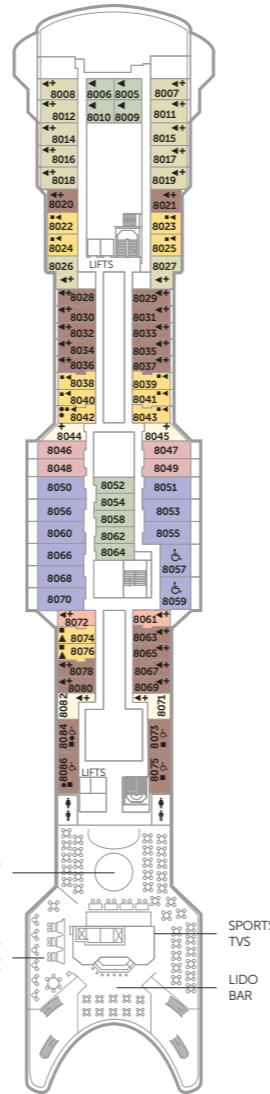

BALMORAL

DECK PLANS

BALMORAL

Marquee Deck 11

Highland Deck 10

Bridge Deck 9

Lido Deck 8

Lounge Deck 7

Main Deck 6

Atlantic Deck 5

Coral Deck 4

Marina Deck 3

Suites		Decks 8, 9 & 10
OW	Owners Suite	1,181 sq ft
PS	Premier Suite	601 sq ft
MS	Marquee Suite	400-472 sq ft
SS	Superior Suite	341 sq ft
JB	Single Balcony Suite	279 sq ft
BJ	Balcony Junior Suite Adapted Suites available	279 sq ft
Balcony Cabins		Decks 8 & 9
BA	Balcony Cabin	248-260 sq ft
J	Single Balcony Cabin	218 sq ft
Picture Window Cabins		Decks 4, 5, 6 & 8
A	Superior Ocean View	165-200 sq ft
B	Superior Ocean View Adapted cabins available	165 sq ft
C	Superior Ocean View	165 sq ft

Picture Window Cabins (contd.)		Decks 4, 5, 6 & 8
D	Ocean View	165 sq ft
E	Ocean View	165 sq ft
K	Single Ocean View	165 sq ft
Porthole Cabins		Decks 3, 4 & 5
F	Ocean View	165 sq ft
L	Single Ocean View	140 sq ft
Inside Cabins		Decks 3, 4, 5, 6, 8 & 9
G	Superior Interior Adapted cabins available	160 sq ft
M	Single Superior Interior	160 sq ft
H	Interior Cabin	160 sq ft
I	Interior Cabin	160 sq ft
N	Single Interior	130-160 sq ft

For more information on our ships, including digital deck plans, cabin images and virtual tours, please visit the 'our ships' section of our website at fredolsencruises.com

KEY TO SYMBOLS

- 4 berth cabin
 - 3 berth cabin
 - ◀ Cabin with bathtub
 - + Restricted view
 - Fully restricted view
 - ↑ Connecting cabin
 - ♿ Adapted for guests who require a wheelchair to move around their cabin.
- PA Our part-accessible cabins have a bathroom adapted with a fold-down shower seat and grab bars throughout, suitable for ambulatory guests who do not require a wheelchair to move around their cabin.