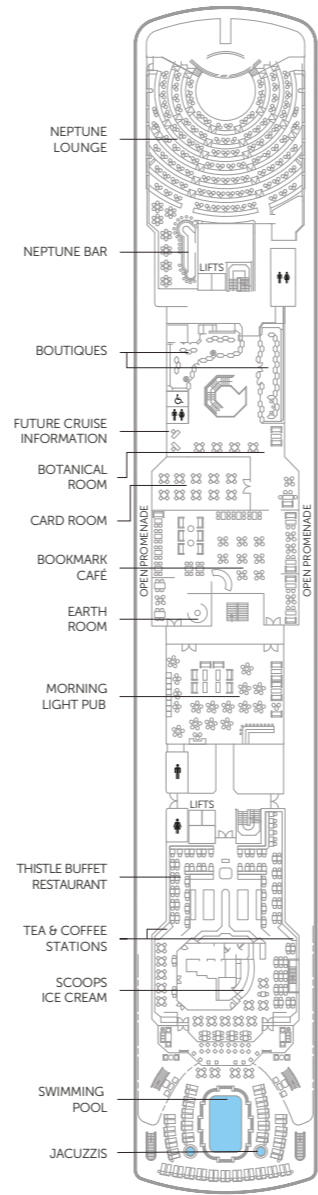

BALMORAL

DECK PLANS

BALMORAL

Marquee Deck 11

Highland Deck 10

Bridge Deck 9

Lido Deck 8

Lounge Deck 7

Main Deck 6

Atlantic Deck 5

Coral Deck 4

Marina Deck 3

Suites		Decks 8, 9 & 10
OW	Owners Suite	1,181 sq ft
PS	Premier Suite	601 sq ft
MS	Marquee Suite	400-472 sq ft
SS	Superior Suite	341 sq ft
JB	Single Balcony Suite	279 sq ft
BJ	Balcony Junior Suite Adapted Suites available	279 sq ft
Balcony Cabins		Decks 8 & 9
BA	Balcony Cabin	248-260 sq ft
J	Single Balcony Cabin	218 sq ft
Picture Window Cabins		Decks 4, 5, 6 & 8
A	Superior Ocean View	165-200 sq ft
B	Superior Ocean View Adapted cabins available	165 sq ft
C	Superior Ocean View	165 sq ft

Picture Window Cabins (contd.)		Decks 4, 5, 6 & 8
D	Ocean View	165 sq ft
E	Ocean View	165 sq ft
K	Single Ocean View	165 sq ft
Porthole Cabins		Decks 3, 4 & 5
F	Ocean View	165 sq ft
L	Single Ocean View	140 sq ft
Inside Cabins		Decks 3, 4, 5, 6, 8 & 9
G	Superior Interior Adapted cabins available	160 sq ft
M	Single Superior Interior	160 sq ft
H	Interior Cabin	160 sq ft
I	Interior Cabin	160 sq ft
N	Single Interior	130-160 sq ft

CABIN DETAILS

All cabins have a hairdryer, safe, Smart TV, food and drink cooler, tea and coffee making facilities and an en-suite with shower (some cabins include a bathtub as indicated on the deck plan).