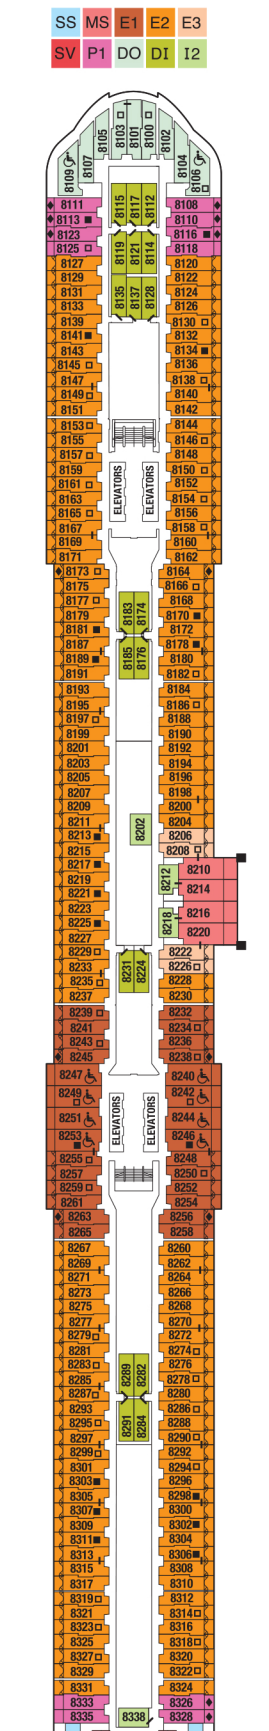

# Celebrity Beyond

- IC** Iconic Suite
- PS** Penthouse Suite
- EV** Edge Villa
- RS** Royal Suite
- CS** Celebrity Suite
- AS** Aqua Sky Suite
- SS** Sunset Sky Suite
- S1** Sky Suite
- MS** Magic Carpet® Sky Suite
- A1** Prime AquaClass®
- A2** AquaClass
- C1** Prime Concierge Class
- C2** Concierge Class
- C3** Concierge Class (Partial View)
- E1** Prime Edge w/ Infinite Veranda®
- E2** Edge w/ Infinite Veranda
- E3** Edge w/ Infinite Veranda (Partial View)
- ES** Edge Single w/ Infinite Veranda
- SV** Sunset Veranda
- P1** Deluxe Porthole View w/ Veranda
- P2** Deluxe Porthole View w/ Veranda
- PO** Panoramic Ocean View
- DO** Deluxe Ocean View
- O1** Prime Ocean View
- O2** Ocean View
- D1** Deluxe Inside
- I2** Inside
- +** Medical Facility - Deck 2  
Located by Forward Elevators
- ◆** Obstructed View Stateroom
- Double Sofa Bed
- Single Sofa Bed
- 5+** Stateroom for occupancy 5 and up
- ┌** Connecting Staterooms - Locations vary per ship
- └** Inside Stateroom Door Location
- ♿** Wheelchair Accessible Stateroom  
Featuring Roll-in Shower

Deck 17

Deck 16

Deck 15

Deck 14

Deck 12

Deck 11

Deck 10

Deck 9

Deck 8

Deck 7

Deck 6

Deck 5

Deck 4

Deck 3

Deck 2