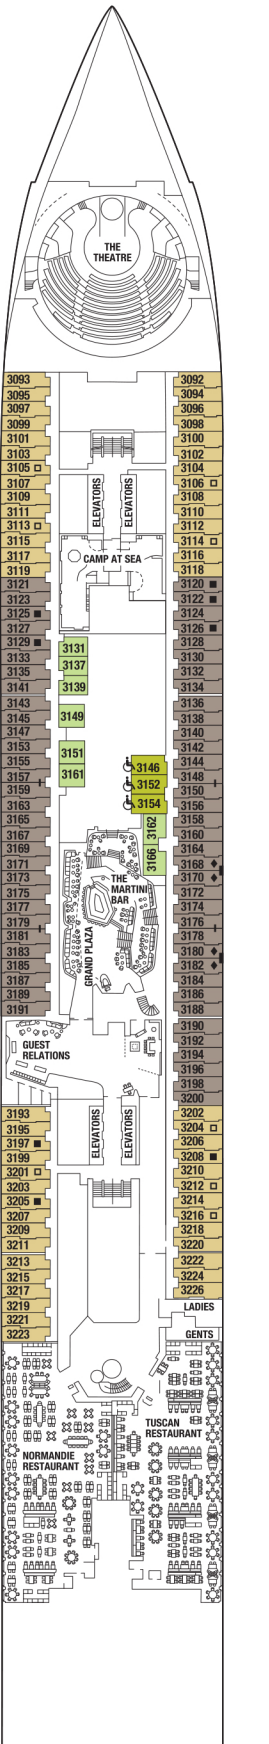

# Celebrity Beyond

- IC** Iconic Suite
- PS** Penthouse Suite
- EV** Edge Villa
- RS** Royal Suite
- CS** Celebrity Suite
- AS** Aqua Sky Suite
- SS** Sunset Sky Suite
- S1** Sky Suite
- MS** Magic Carpet® Sky Suite
- A1** Prime AquaClass®
- A2** AquaClass
- C1** Prime Concierge Class
- C2** Concierge Class
- C3** Concierge Class (Partial View)
- E1** Prime Edge w/ Infinite Veranda®
- E2** Edge w/ Infinite Veranda
- E3** Edge w/ Infinite Veranda (Partial View)
- ES** Edge Single w/ Infinite Veranda
- SV** Sunset Veranda
- P1** Deluxe Porthole View w/ Veranda
- P2** Deluxe Porthole View w/ Veranda
- PO** Panoramic Ocean View
- DO** Deluxe Ocean View
- O1** Prime Ocean View
- O2** Ocean View
- D1** Deluxe Inside
- I2** Inside
- +** Medical Facility - Deck 2  
Located by Forward Elevators
- ◆** Obstructed View Stateroom
- Double Sofa Bed
- Single Sofa Bed
- 5+** Stateroom for occupancy 5 and up
- ┌** Connecting Staterooms - Locations vary per ship
- └** Inside Stateroom Door Location
- ♿** Wheelchair Accessible Stateroom  
Featuring Roll-in Shower

Deck 17

Deck 16

Deck 15

Deck 14

Deck 12

Deck 11

Deck 10

Deck 9

Deck 8

Deck 7

Deck 6

Deck 5

Deck 4

Deck 3

Deck 2