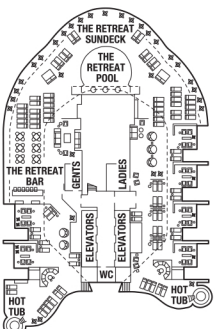

# Celebrity Beyond

- IC** Iconic Suite
- PS** Penthouse Suite
- EV** Edge Villa
- RS** Royal Suite
- CS** Celebrity Suite
- AS** Aqua Sky Suite
- SS** Sunset Sky Suite
- S1** Sky Suite
- MS** Magic Carpet® Sky Suite
- A1** Prime AquaClass®
- A2** AquaClass
- C1** Prime Concierge Class
- C2** Concierge Class
- C3** Concierge Class (Partial View)
- E1** Prime Edge w/ Infinite Veranda®
- E2** Edge w/ Infinite Veranda
- E3** Edge w/ Infinite Veranda (Partial View)
- ES** Edge Single w/ Infinite Veranda
- SV** Sunset Veranda
- P1** Deluxe Porthole View w/ Veranda
- P2** Deluxe Porthole View w/ Veranda
- PO** Panoramic Ocean View
- DO** Deluxe Ocean View
- O1** Prime Ocean View
- O2** Ocean View
- D1** Deluxe Inside
- I2** Inside
- +** Medical Facility - Deck 2  
Located by Forward Elevators
- ◆** Obstructed View Stateroom
- Double Sofa Bed
- Single Sofa Bed
- 5+** Stateroom for occupancy 5 and up
- ┌** Connecting Staterooms - Locations vary per ship
- └** Inside Stateroom Door Location
- ♿** Wheelchair Accessible Stateroom  
Featuring Roll-in Shower

Deck 17

Deck 16

Deck 15

Deck 14

Deck 12

Deck 11

Deck 10

Deck 9

Deck 8

Deck 7

Deck 6

Deck 5

Deck 4

Deck 3

Deck 2