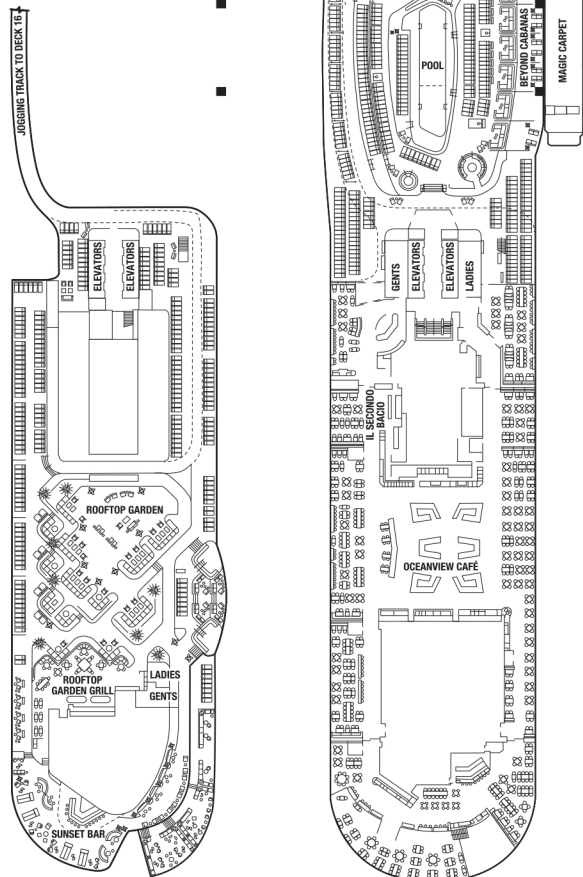

# Celebrity Beyond

- IC** Iconic Suite
- PS** Penthouse Suite
- EV** Edge Villa
- RS** Royal Suite
- CS** Celebrity Suite
- AS** Aqua Sky Suite
- SS** Sunset Sky Suite
- S1** Sky Suite
- MS** Magic Carpet® Sky Suite
- A1** Prime AquaClass®
- A2** AquaClass
- C1** Prime Concierge Class
- C2** Concierge Class
- C3** Concierge Class (Partial View)
- E1** Prime Edge w/ Infinite Veranda®
- E2** Edge w/ Infinite Veranda
- E3** Edge w/ Infinite Veranda (Partial View)
- ES** Edge Single w/ Infinite Veranda
- SV** Sunset Veranda
- P1** Deluxe Porthole View w/ Veranda
- P2** Deluxe Porthole View w/ Veranda
- PO** Panoramic Ocean View
- DO** Deluxe Ocean View
- O1** Prime Ocean View
- O2** Ocean View
- D1** Deluxe Inside
- I2** Inside
- +** Medical Facility - Deck 2  
Located by Forward Elevators
- ◆** Obstructed View Stateroom
- Double Sofa Bed
- Single Sofa Bed
- 5+** Stateroom for occupancy 5 and up
- ┌** Connecting Staterooms - Locations vary per ship
- └** Inside Stateroom Door Location
- ♿** Wheelchair Accessible Stateroom  
Featuring Roll-in Shower

Deck 17

Deck 16

Deck 15

Deck 14

Deck 12

Deck 11

Deck 10

Deck 9

Deck 8

Deck 7

Deck 6

Deck 5

Deck 4

Deck 3

Deck 2