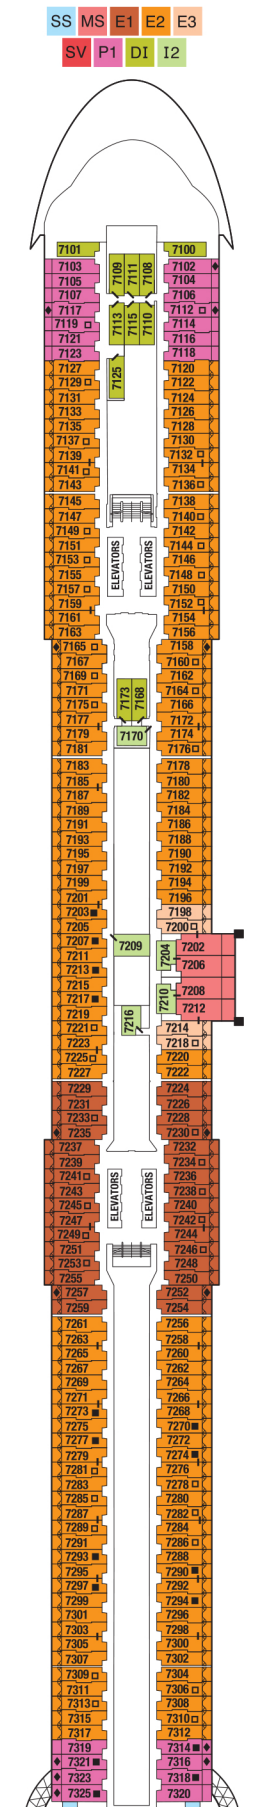

# Celebrity Beyond

- IC** Iconic Suite
- PS** Penthouse Suite
- EV** Edge Villa
- RS** Royal Suite
- CS** Celebrity Suite
- AS** Aqua Sky Suite
- SS** Sunset Sky Suite
- S1** Sky Suite
- MS** Magic Carpet® Sky Suite
- A1** Prime AquaClass®
- A2** AquaClass
- C1** Prime Concierge Class
- C2** Concierge Class
- C3** Concierge Class (Partial View)
- E1** Prime Edge w/ Infinite Veranda®
- E2** Edge w/ Infinite Veranda
- E3** Edge w/ Infinite Veranda (Partial View)
- ES** Edge Single w/ Infinite Veranda
- SV** Sunset Veranda
- P1** Deluxe Porthole View w/ Veranda
- P2** Deluxe Porthole View w/ Veranda
- PO** Panoramic Ocean View
- DO** Deluxe Ocean View
- O1** Prime Ocean View
- O2** Ocean View
- D1** Deluxe Inside
- I2** Inside
- +** Medical Facility - Deck 2  
Located by Forward Elevators
- ◆** Obstructed View Stateroom
- Double Sofa Bed
- Single Sofa Bed
- 5+** Stateroom for occupancy 5 and up
- ┌** Connecting Staterooms - Locations vary per ship
- └** Inside Stateroom Door Location
- ♿** Wheelchair Accessible Stateroom  
Featuring Roll-in Shower

Deck 17

Deck 16

Deck 15

Deck 14

Deck 12

Deck 11

Deck 10

Deck 9

Deck 8

Deck 7

Deck 6

Deck 5

Deck 4

Deck 3

Deck 2