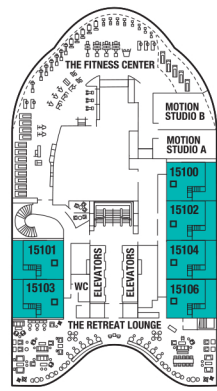

# Celebrity Beyond

- IC** Iconic Suite
- PS** Penthouse Suite
- EV** Edge Villa
- RS** Royal Suite
- CS** Celebrity Suite
- AS** Aqua Sky Suite
- SS** Sunset Sky Suite
- S1** Sky Suite
- MS** Magic Carpet® Sky Suite
- A1** Prime AquaClass®
- A2** AquaClass
- C1** Prime Concierge Class
- C2** Concierge Class
- C3** Concierge Class (Partial View)
- E1** Prime Edge w/ Infinite Veranda®
- E2** Edge w/ Infinite Veranda
- E3** Edge w/ Infinite Veranda (Partial View)
- ES** Edge Single w/ Infinite Veranda
- SV** Sunset Veranda
- P1** Deluxe Porthole View w/ Veranda
- P2** Deluxe Porthole View w/ Veranda
- PO** Panoramic Ocean View
- DO** Deluxe Ocean View
- O1** Prime Ocean View
- O2** Ocean View
- D1** Deluxe Inside
- I2** Inside
- +** Medical Facility - Deck 2  
Located by Forward Elevators
- ◆** Obstructed View Stateroom
- Double Sofa Bed
- Single Sofa Bed
- 5+** Stateroom for occupancy 5 and up
- ┌** Connecting Staterooms - Locations vary per ship
- └** Inside Stateroom Door Location
- ♿** Wheelchair Accessible Stateroom  
Featuring Roll-in Shower

Deck 17

Deck 16

Deck 15

Deck 14

Deck 12

Deck 11

Deck 10

Deck 9

Deck 8

Deck 7

Deck 6

Deck 5

Deck 4

Deck 3

Deck 2