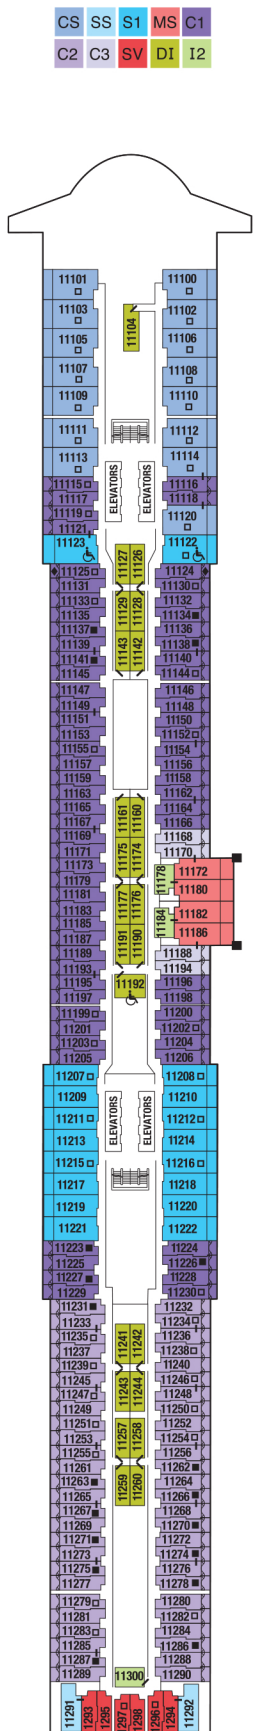

# Celebrity Beyond

- IC** Iconic Suite
- PS** Penthouse Suite
- EV** Edge Villa
- RS** Royal Suite
- CS** Celebrity Suite
- AS** Aqua Sky Suite
- SS** Sunset Sky Suite
- S1** Sky Suite
- MS** Magic Carpet® Sky Suite
- A1** Prime AquaClass®
- A2** AquaClass
- C1** Prime Concierge Class
- C2** Concierge Class
- C3** Concierge Class (Partial View)
- E1** Prime Edge w/ Infinite Veranda®
- E2** Edge w/ Infinite Veranda
- E3** Edge w/ Infinite Veranda (Partial View)
- ES** Edge Single w/ Infinite Veranda
- SV** Sunset Veranda
- P1** Deluxe Porthole View w/ Veranda
- P2** Deluxe Porthole View w/ Veranda
- PO** Panoramic Ocean View
- DO** Deluxe Ocean View
- O1** Prime Ocean View
- O2** Ocean View
- D1** Deluxe Inside
- I2** Inside
- +** Medical Facility - Deck 2  
Located by Forward Elevators
- ◆** Obstructed View Stateroom
- Double Sofa Bed
- Single Sofa Bed
- 5+** Stateroom for occupancy 5 and up
- ┌** Connecting Staterooms - Locations vary per ship
- └** Inside Stateroom Door Location
- ♿** Wheelchair Accessible Stateroom  
Featuring Roll-in Shower

Deck 17

Deck 16

Deck 15

Deck 14

Deck 12

Deck 11

Deck 10

Deck 9

Deck 8

Deck 7

Deck 6

Deck 5

Deck 4

Deck 3

Deck 2