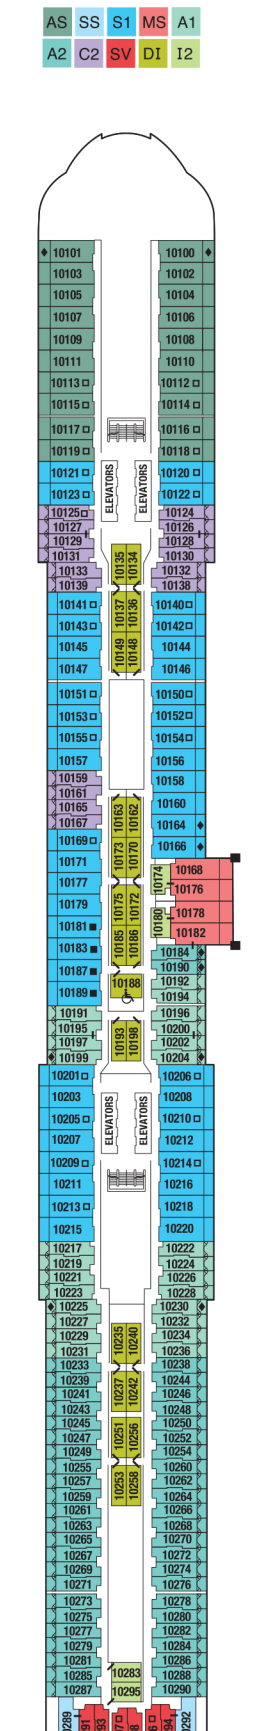

# Celebrity Beyond

- IC** Iconic Suite
- PS** Penthouse Suite
- EV** Edge Villa
- RS** Royal Suite
- CS** Celebrity Suite
- AS** Aqua Sky Suite
- SS** Sunset Sky Suite
- S1** Sky Suite
- MS** Magic Carpet® Sky Suite
- A1** Prime AquaClass®
- A2** AquaClass
- C1** Prime Concierge Class
- C2** Concierge Class
- C3** Concierge Class (Partial View)
- E1** Prime Edge w/ Infinite Veranda®
- E2** Edge w/ Infinite Veranda
- E3** Edge w/ Infinite Veranda (Partial View)
- ES** Edge Single w/ Infinite Veranda
- SV** Sunset Veranda
- P1** Deluxe Porthole View w/ Veranda
- P2** Deluxe Porthole View w/ Veranda
- PO** Panoramic Ocean View
- DO** Deluxe Ocean View
- O1** Prime Ocean View
- O2** Ocean View
- D1** Deluxe Inside
- I2** Inside
- +** Medical Facility - Deck 2  
Located by Forward Elevators
- ◆** Obstructed View Stateroom
- Double Sofa Bed
- Single Sofa Bed
- 5+** Stateroom for occupancy 5 and up
- ┌** Connecting Staterooms - Locations vary per ship
- └** Inside Stateroom Door Location
- ♿** Wheelchair Accessible Stateroom  
Featuring Roll-in Shower

Deck 17

Deck 16

Deck 15

Deck 14

Deck 12

Deck 11

Deck 10

Deck 9

Deck 8

Deck 7

Deck 6

Deck 5

Deck 4

Deck 3

Deck 2