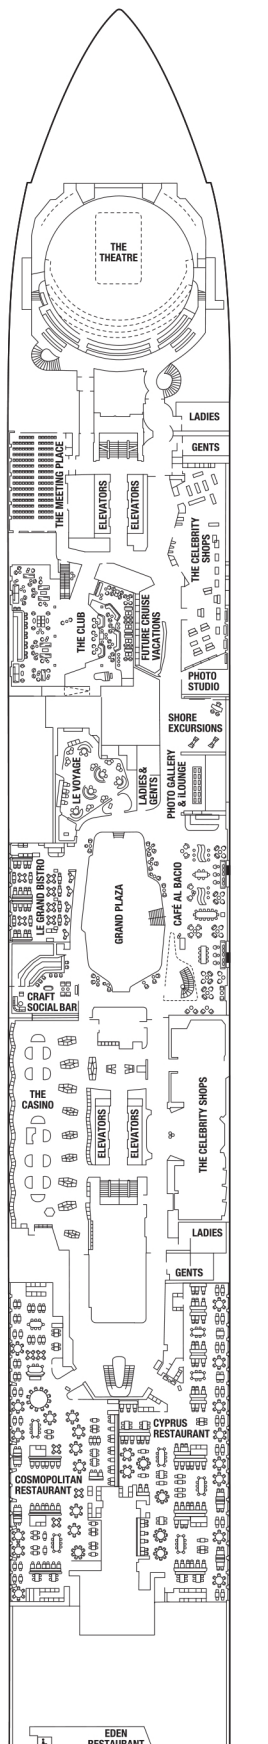

# Celebrity Beyond

- IC** Iconic Suite
- PS** Penthouse Suite
- EV** Edge Villa
- RS** Royal Suite
- CS** Celebrity Suite
- AS** Aqua Sky Suite
- SS** Sunset Sky Suite
- S1** Sky Suite
- MS** Magic Carpet® Sky Suite
- A1** Prime AquaClass®
- A2** AquaClass
- C1** Prime Concierge Class
- C2** Concierge Class
- C3** Concierge Class (Partial View)
- E1** Prime Edge w/ Infinite Veranda®
- E2** Edge w/ Infinite Veranda
- E3** Edge w/ Infinite Veranda (Partial View)
- ES** Edge Single w/ Infinite Veranda
- SV** Sunset Veranda
- P1** Deluxe Porthole View w/ Veranda
- P2** Deluxe Porthole View w/ Veranda
- PO** Panoramic Ocean View
- DO** Deluxe Ocean View
- O1** Prime Ocean View
- O2** Ocean View
- D1** Deluxe Inside
- I2** Inside
- +** Medical Facility - Deck 2  
Located by Forward Elevators
- ◆** Obstructed View Stateroom
- Double Sofa Bed
- Single Sofa Bed
- 5+** Stateroom for occupancy 5 and up
- ┌** Connecting Staterooms - Locations vary per ship
- └** Inside Stateroom Door Location
- ♿** Wheelchair Accessible Stateroom  
Featuring Roll-in Shower

Deck 17

Deck 16

Deck 15

Deck 14

Deck 12

Deck 11

Deck 10

Deck 9

Deck 8

Deck 7

Deck 6

Deck 5

Deck 4

Deck 3

Deck 2