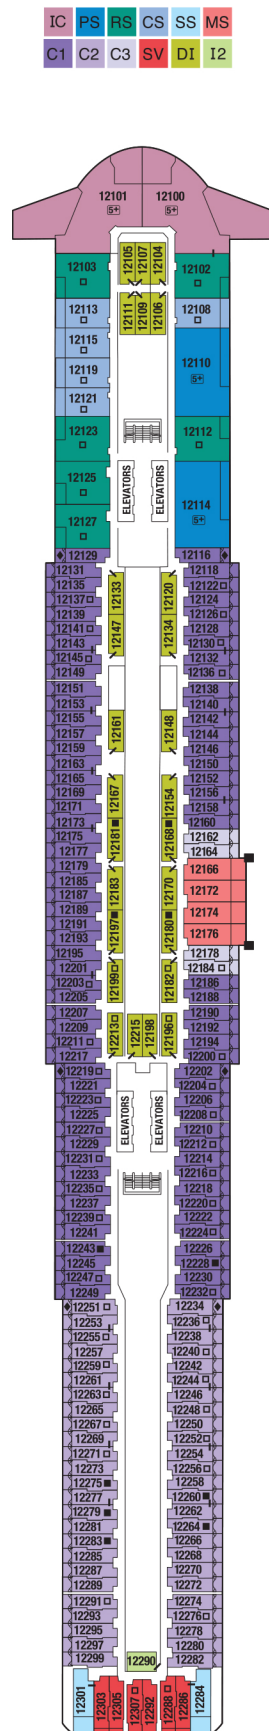

# Celebrity Beyond

- IC** Iconic Suite
- PS** Penthouse Suite
- EV** Edge Villa
- RS** Royal Suite
- CS** Celebrity Suite
- AS** Aqua Sky Suite
- SS** Sunset Sky Suite
- S1** Sky Suite
- MS** Magic Carpet® Sky Suite
- A1** Prime AquaClass®
- A2** AquaClass
- C1** Prime Concierge Class
- C2** Concierge Class
- C3** Concierge Class (Partial View)
- E1** Prime Edge w/ Infinite Veranda®
- E2** Edge w/ Infinite Veranda
- E3** Edge w/ Infinite Veranda (Partial View)
- ES** Edge Single w/ Infinite Veranda
- SV** Sunset Veranda
- P1** Deluxe Porthole View w/ Veranda
- P2** Deluxe Porthole View w/ Veranda
- PO** Panoramic Ocean View
- DO** Deluxe Ocean View
- O1** Prime Ocean View
- O2** Ocean View
- D1** Deluxe Inside
- I2** Inside
- +** Medical Facility - Deck 2  
Located by Forward Elevators
- ◆** Obstructed View Stateroom
- Double Sofa Bed
- Single Sofa Bed
- 5+** Stateroom for occupancy 5 and up
- ┌** Connecting Staterooms - Locations vary per ship
- └** Inside Stateroom Door Location
- ♿** Wheelchair Accessible Stateroom  
Featuring Roll-in Shower

Deck 17

Deck 16

Deck 15

Deck 14

Deck 12

Deck 11

Deck 10

Deck 9

Deck 8

Deck 7

Deck 6

Deck 5

Deck 4

Deck 3

Deck 2