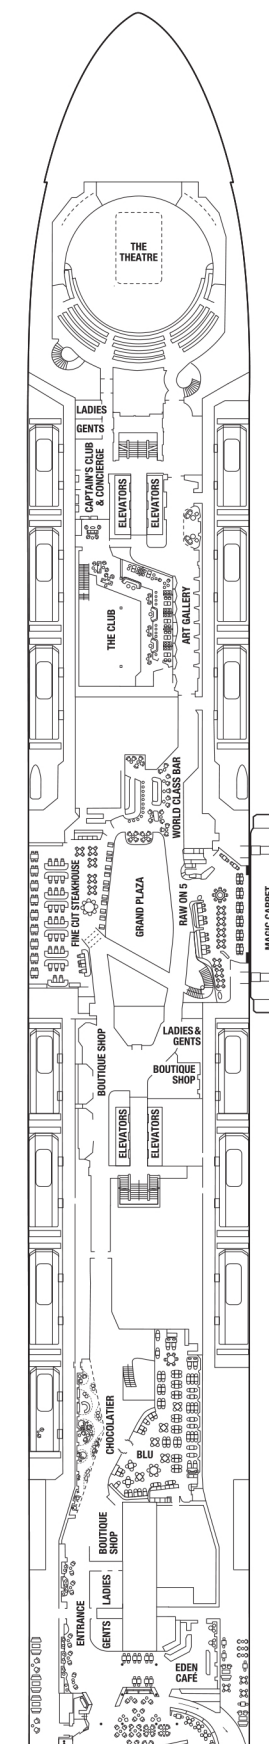

# Celebrity Beyond

- IC** Iconic Suite
- PS** Penthouse Suite
- EV** Edge Villa
- RS** Royal Suite
- CS** Celebrity Suite
- AS** Aqua Sky Suite
- SS** Sunset Sky Suite
- S1** Sky Suite
- MS** Magic Carpet® Sky Suite
- A1** Prime AquaClass®
- A2** AquaClass
- C1** Prime Concierge Class
- C2** Concierge Class
- C3** Concierge Class (Partial View)
- E1** Prime Edge w/ Infinite Veranda®
- E2** Edge w/ Infinite Veranda
- E3** Edge w/ Infinite Veranda (Partial View)
- ES** Edge Single w/ Infinite Veranda
- SV** Sunset Veranda
- P1** Deluxe Porthole View w/ Veranda
- P2** Deluxe Porthole View w/ Veranda
- PO** Panoramic Ocean View
- DO** Deluxe Ocean View
- O1** Prime Ocean View
- O2** Ocean View
- D1** Deluxe Inside
- I2** Inside
- +** Medical Facility - Deck 2  
Located by Forward Elevators
- ◆** Obstructed View Stateroom
- Double Sofa Bed
- Single Sofa Bed
- 5+** Stateroom for occupancy 5 and up
- ┌** Connecting Staterooms - Locations vary per ship
- └** Inside Stateroom Door Location
- ♿** Wheelchair Accessible Stateroom  
Featuring Roll-in Shower

Deck 17

Deck 16

Deck 15

Deck 14

Deck 12

Deck 11

Deck 10

Deck 9

Deck 8

Deck 7

Deck 6

Deck 5

Deck 4

Deck 3

Deck 2