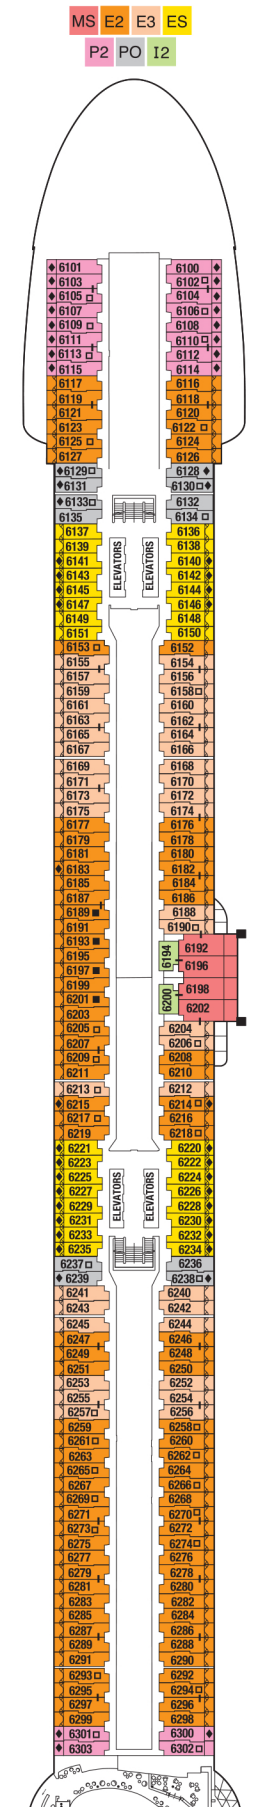

# Celebrity Beyond

- IC** Iconic Suite
- PS** Penthouse Suite
- EV** Edge Villa
- RS** Royal Suite
- CS** Celebrity Suite
- AS** Aqua Sky Suite
- SS** Sunset Sky Suite
- S1** Sky Suite
- MS** Magic Carpet® Sky Suite
- A1** Prime AquaClass®
- A2** AquaClass
- C1** Prime Concierge Class
- C2** Concierge Class
- C3** Concierge Class (Partial View)
- E1** Prime Edge w/ Infinite Veranda®
- E2** Edge w/ Infinite Veranda
- E3** Edge w/ Infinite Veranda (Partial View)
- ES** Edge Single w/ Infinite Veranda
- SV** Sunset Veranda
- P1** Deluxe Porthole View w/ Veranda
- P2** Deluxe Porthole View w/ Veranda
- PO** Panoramic Ocean View
- DO** Deluxe Ocean View
- O1** Prime Ocean View
- O2** Ocean View
- D1** Deluxe Inside
- I2** Inside
- +** Medical Facility - Deck 2  
Located by Forward Elevators
- ◆** Obstructed View Stateroom
- Double Sofa Bed
- Single Sofa Bed
- 5+** Stateroom for occupancy 5 and up
- ┌** Connecting Staterooms - Locations vary per ship
- └** Inside Stateroom Door Location
- ♿** Wheelchair Accessible Stateroom  
Featuring Roll-in Shower

Deck 17

Deck 16

Deck 15

Deck 14

Deck 12

Deck 11

Deck 10

Deck 9

Deck 8

Deck 7

Deck 6

Deck 5

Deck 4

Deck 3

Deck 2