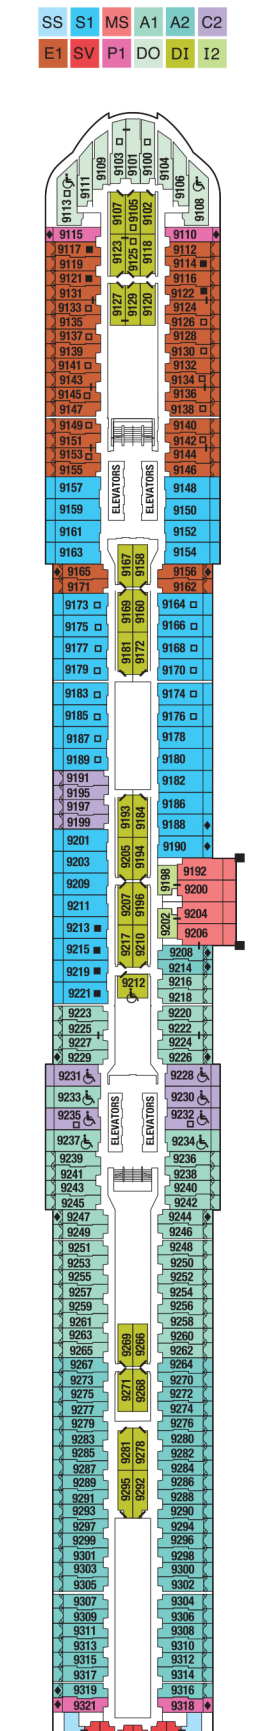

# Celebrity Beyond

- IC** Iconic Suite
- PS** Penthouse Suite
- EV** Edge Villa
- RS** Royal Suite
- CS** Celebrity Suite
- AS** Aqua Sky Suite
- SS** Sunset Sky Suite
- S1** Sky Suite
- MS** Magic Carpet® Sky Suite
- A1** Prime AquaClass®
- A2** AquaClass
- C1** Prime Concierge Class
- C2** Concierge Class
- C3** Concierge Class (Partial View)
- E1** Prime Edge w/ Infinite Veranda®
- E2** Edge w/ Infinite Veranda
- E3** Edge w/ Infinite Veranda (Partial View)
- ES** Edge Single w/ Infinite Veranda
- SV** Sunset Veranda
- P1** Deluxe Porthole View w/ Veranda
- P2** Deluxe Porthole View w/ Veranda
- PO** Panoramic Ocean View
- DO** Deluxe Ocean View
- O1** Prime Ocean View
- O2** Ocean View
- D1** Deluxe Inside
- I2** Inside
- +** Medical Facility - Deck 2  
Located by Forward Elevators
- ◆** Obstructed View Stateroom
- Double Sofa Bed
- Single Sofa Bed
- 5+** Stateroom for occupancy 5 and up
- ┌** Connecting Staterooms - Locations vary per ship
- └** Inside Stateroom Door Location
- ♿** Wheelchair Accessible Stateroom  
Featuring Roll-in Shower

Deck 17

Deck 16

Deck 15

Deck 14

Deck 12

Deck 11

Deck 10

Deck 9

Deck 8

Deck 7

Deck 6

Deck 5

Deck 4

Deck 3

Deck 2