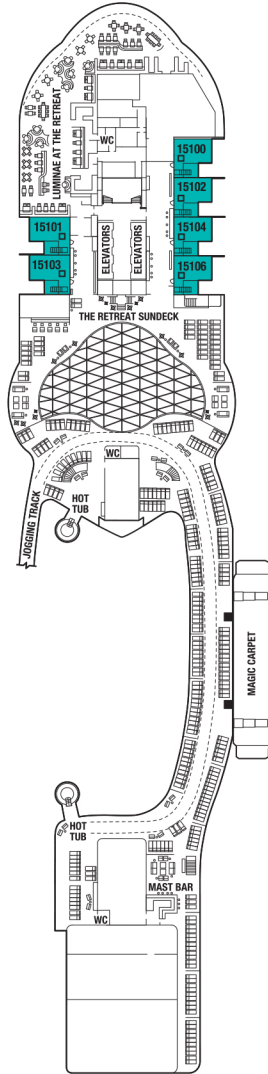

# Celebrity Beyond

- IC** Iconic Suite
- PS** Penthouse Suite
- EV** Edge Villa
- RS** Royal Suite
- CS** Celebrity Suite
- AS** Aqua Sky Suite
- SS** Sunset Sky Suite
- S1** Sky Suite
- MS** Magic Carpet® Sky Suite
- A1** Prime AquaClass®
- A2** AquaClass
- C1** Prime Concierge Class
- C2** Concierge Class
- C3** Concierge Class (Partial View)
- E1** Prime Edge w/ Infinite Veranda®
- E2** Edge w/ Infinite Veranda
- E3** Edge w/ Infinite Veranda (Partial View)
- ES** Edge Single w/ Infinite Veranda
- SV** Sunset Veranda
- P1** Deluxe Porthole View w/ Veranda
- P2** Deluxe Porthole View w/ Veranda
- PO** Panoramic Ocean View
- DO** Deluxe Ocean View
- O1** Prime Ocean View
- O2** Ocean View
- D1** Deluxe Inside
- I2** Inside
- +** Medical Facility - Deck 2  
Located by Forward Elevators
- ◆** Obstructed View Stateroom
- Double Sofa Bed
- Single Sofa Bed
- 5+** Stateroom for occupancy 5 and up
- ┌** Connecting Staterooms - Locations vary per ship
- └** Inside Stateroom Door Location
- ♿** Wheelchair Accessible Stateroom  
Featuring Roll-in Shower

Deck 17

Deck 16

Deck 15

Deck 14

Deck 12

Deck 11

Deck 10

Deck 9

Deck 8

Deck 7

Deck 6

Deck 5

Deck 4

Deck 3

Deck 2