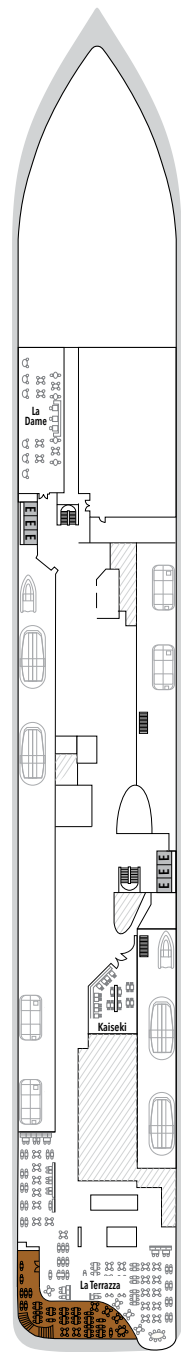

# SILVER NOVA – Deck Plans

**DECK 3**

Atlantide

**DECK 4**

La Dame  
Kaiseki  
La Terrazza

**DECK 5**

**DECK 6**

Suites

**DECK 7**

Suites

**DECK 8**

Suites

**DECK 9**

Suites

**DECK 10**

The Pool Deck  
The Pool Bar  
The Marquee  
The Dusk Bar

**DECK 11**

The Cliff Whirlpool

## SPECIFICATIONS

- Crew . . . . . 556
- Officers . . . . . International
- Guests . . . . . 728
- Tonnage . . . . . 54,700
- Length . . . . . 801 Feet / 244.2 Meters
- Width . . . . . 97 Feet / 29.6 Meters
- Speed . . . . . 19.4 Knots
- Passenger Decks . . . . . 9
- Connecting Suites . . . . . ↑↓
- 3rd Guest Capacity . . . . . ▲
- Wheelchair Accessible Suites . . . . . ♿
- Veranda suites with bath & shower . . . . . 💧
- Built . . . . . 2023
- Registry . . . . . Bahamas