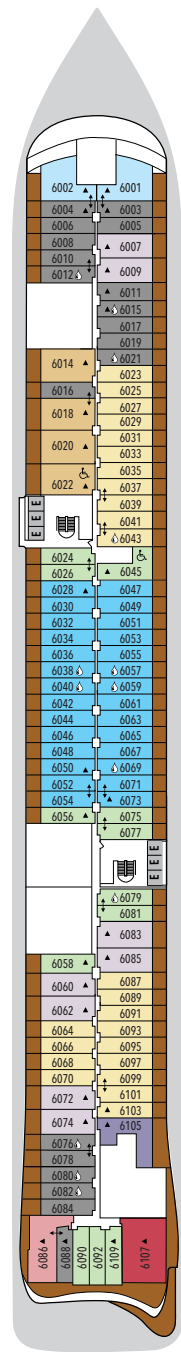

# SILVER NOVA – Deck Plans

**DECK 3**

Atlantide

**DECK 4**

La Dame  
Kaiseki  
La Terrazza

**DECK 5**

**DECK 6**

Suites

**DECK 7**

Suites

**DECK 8**

Suites

**DECK 9**

Suites

**DECK 10**

The Pool Deck  
The Pool Bar  
The Marquee  
The Dusk Bar

**DECK 11**

The Cliff Whirlpool

## SPECIFICATIONS

- Crew . . . . . 556
- Officers . . . . . International
- Guests . . . . . 728
- Tonnage . . . . . 54,700
- Length . . . . . 801 Feet / 244.2 Meters
- Width . . . . . 97 Feet / 29.6 Meters
- Speed . . . . . 19.4 Knots
- Passenger Decks . . . . . 9
- Connecting Suites . . . . . ↑↓
- 3rd Guest Capacity . . . . . ▲
- Wheelchair Accessible Suites . . . . . ♿
- Veranda suites with bath & shower . . . . . 💧
- Built . . . . . 2023
- Registry . . . . . Bahamas