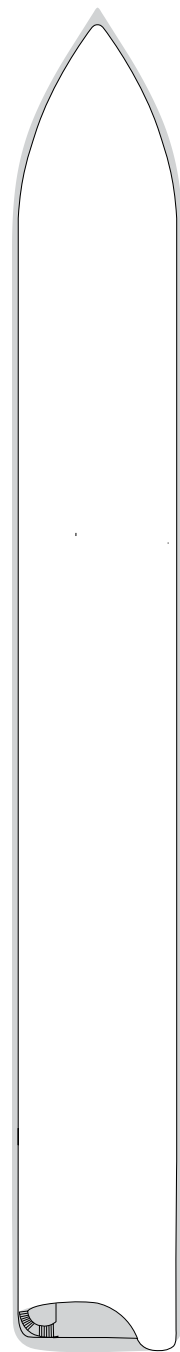

# SILVER NOVA – Deck Plans

**DECK 3**

Atlantide

**DECK 4**

La Dame  
Kaiseki  
La Terrazza

**DECK 5**

**DECK 6**

Suites

**DECK 7**

Suites

**DECK 8**

Suites

**DECK 9**

Suites

**DECK 10**

The Pool Deck  
The Pool Bar  
The Marquee  
The Dusk Bar

**DECK 11**

The Cliff Whirlpool

## SPECIFICATIONS

- Crew . . . . . 556
- Officers . . . . . International
- Guests . . . . . 728
- Tonnage . . . . . 54,700
- Length . . . . . 801 Feet / 244.2 Meters
- Width . . . . . 97 Feet / 29.6 Meters
- Speed . . . . . 19.4 Knots
- Passenger Decks . . . . . 9
- Connecting Suites . . . . . ↑↓
- 3rd Guest Capacity . . . . . ▲
- Wheelchair Accessible Suites . . . . . ♿
- Veranda suites with bath & shower . . . . . 💧
- Built . . . . . 2023
- Registry . . . . . Bahamas