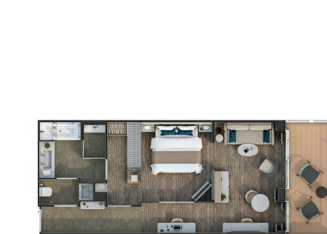

Suite diagrams are for illustration purposes only. Features, materials, finishes and layout may differ from shown and subject to change. Sizes are not to scale.