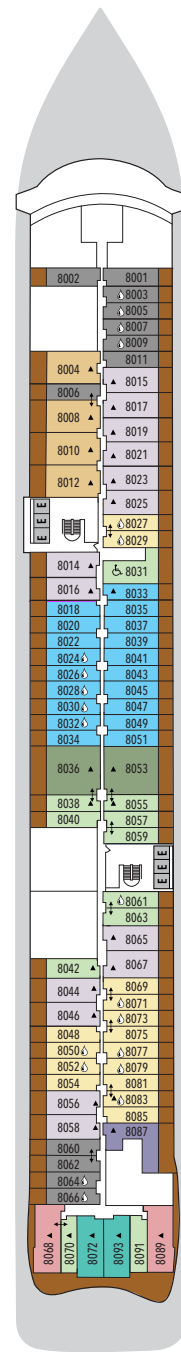

# SILVER NOVA – Deck Plans

**DECK 3**

Atlantide

**DECK 4**

La Dame  
Kaiseki  
La Terrazza

**DECK 5**

**DECK 6**

Suites

**DECK 7**

Suites

**DECK 8**

Suites

**DECK 9**

Suites

**DECK 10**

The Pool Deck  
The Pool Bar  
The Marquee  
The Dusk Bar

**DECK 11**

The Cliff Whirlpool

## SPECIFICATIONS

- Crew . . . . . 556
- Officers . . . . . International
- Guests . . . . . 728
- Tonnage . . . . . 54,700
- Length . . . . . 801 Feet / 244.2 Meters
- Width . . . . . 97 Feet / 29.6 Meters
- Speed . . . . . 19.4 Knots
- Passenger Decks . . . . . 9
- Connecting Suites . . . . . ↑↓
- 3rd Guest Capacity . . . . . ▲
- Wheelchair Accessible Suites . . . . . ♿
- Veranda suites with bath & shower . . . . . 💧
- Built . . . . . 2023
- Registry . . . . . Bahamas