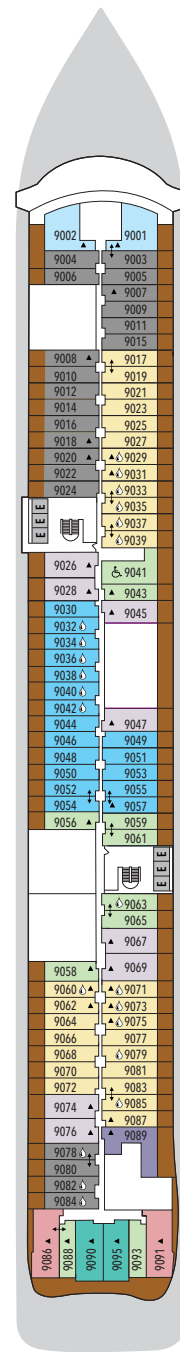

# SILVER NOVA – Deck Plans

**DECK 3**

Atlantide

**DECK 4**

La Dame  
Kaiseki  
La Terrazza

**DECK 5**

**DECK 6**

Suites

**DECK 7**

Suites

**DECK 8**

Suites

**DECK 9**

Suites

**DECK 10**

The Pool Deck  
The Pool Bar  
The Marquee  
The Dusk Bar

**DECK 11**

The Cliff Whirlpool

## SPECIFICATIONS

- Crew . . . . . 556
- Officers . . . . . International
- Guests . . . . . 728
- Tonnage . . . . . 54,700
- Length . . . . . 801 Feet / 244.2 Meters
- Width . . . . . 97 Feet / 29.6 Meters
- Speed . . . . . 19.4 Knots
- Passenger Decks . . . . . 9
- Connecting Suites . . . . . ↑↓
- 3rd Guest Capacity . . . . . ▲
- Wheelchair Accessible Suites . . . . . ♿
- Veranda suites with bath & shower . . . . . 💧
- Built . . . . . 2023
- Registry . . . . . Bahamas