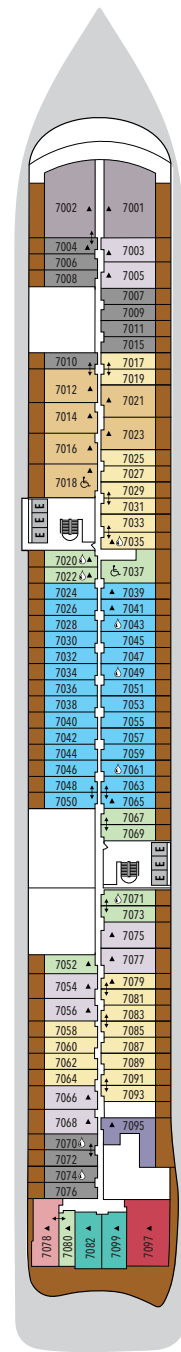

# SILVER NOVA – Deck Plans

**DECK 3**

Atlantide

**DECK 4**

La Dame  
Kaiseki  
La Terrazza

**DECK 5**

**DECK 6**

Suites

**DECK 7**

Suites

**DECK 8**

Suites

**DECK 9**

Suites

**DECK 10**

The Pool Deck  
The Pool Bar  
The Marquee  
The Dusk Bar

**DECK 11**

The Cliff Whirlpool

## SPECIFICATIONS

- Crew . . . . . 556
- Officers . . . . . International
- Guests . . . . . 728
- Tonnage . . . . . 54,700
- Length . . . . . 801 Feet / 244.2 Meters
- Width . . . . . 97 Feet / 29.6 Meters
- Speed . . . . . 19.4 Knots
- Passenger Decks . . . . . 9
- Connecting Suites . . . . . ↑↓
- 3rd Guest Capacity . . . . . ▲
- Wheelchair Accessible Suites . . . . . ♿
- Veranda suites with bath & shower . . . . . 💧
- Built . . . . . 2023
- Registry . . . . . Bahamas