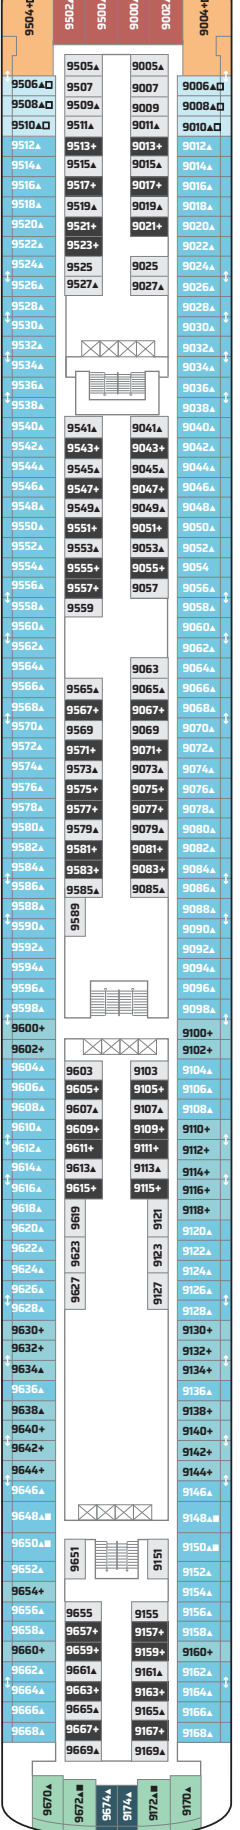

Norwegian Jewel Deck Plans

Legend

- Wheelchair Accessible
- ↕ Connecting staterooms
- ▲ Third-person occupancy available
- + Third- and/or fourth-person occupancy available
- ☆ Up to sixth-person occupancy available
- * Up to eighth-person occupancy available
- ☒ Elevator
- RR Restroom
- PriviSea (partially enclosed) balcony

H2 H1 H6 HF

S4 M1 MA MB
MX I4 IA

H3 SD SF SM B1
B4 BA BF I4 IA

H4 SF SN B1 B4
BA BF I4 IB

SN B1 BF BX BT O4
OA OK OX I4 IB

O4 OB OC IF IT
OC OK OT OX
IF IT IX