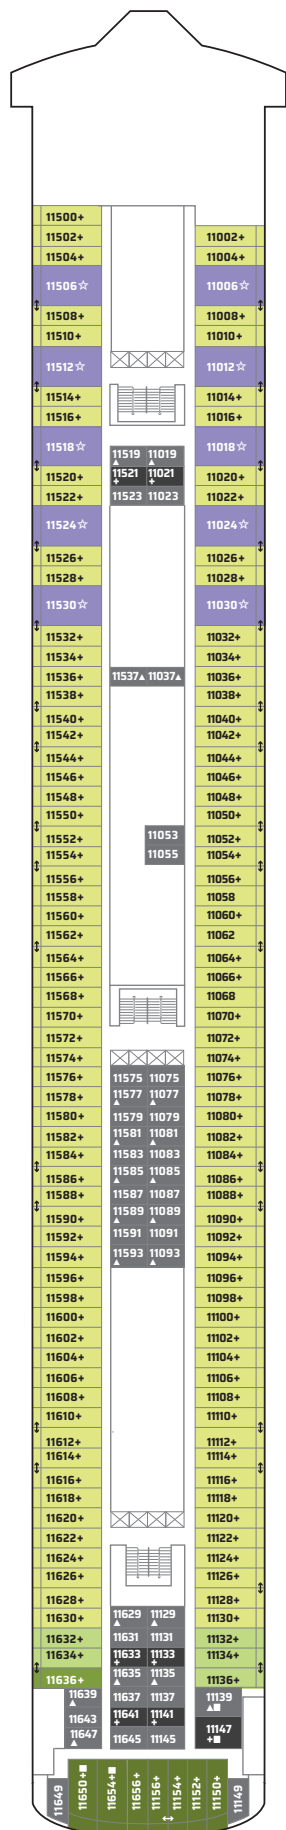

Norwegian Jewel Deck Plans

Legend

- Wheelchair Accessible
- ↕ Connecting staterooms
- ▲ Third-person occupancy available
- + Third- and/or fourth-person occupancy available
- ☆ Up to sixth-person occupancy available
- * Up to eighth-person occupancy available
- ☒ Elevator
- RR Restroom
- PriviSea (partially enclosed) balcony

H2 H1 H6 HF

S4 M1 MA MB
MX I4 IA

H3 SD SF SM B1
B4 BA BF I4 IA

H4 SF SN B1 B4
BA BF I4 IB

SN B1 BF BX BT O4
OA OK OX I4 IB

O4 OB OC IF IT
OC OK OT OX
IF IT IX