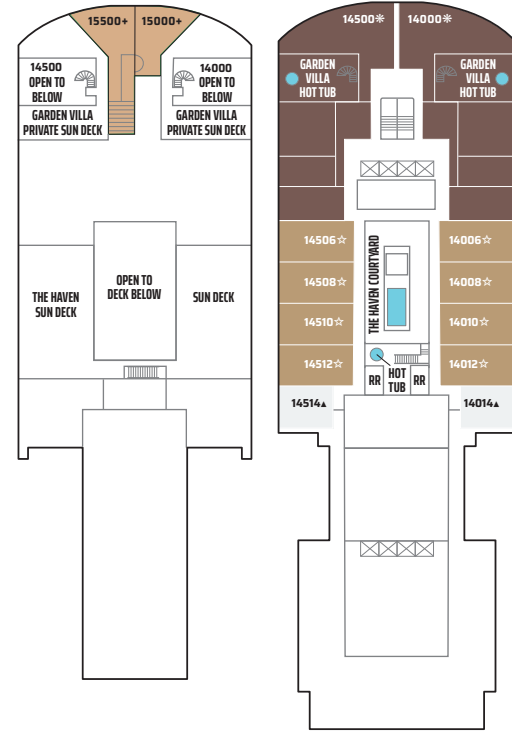

Norwegian Jewel Deck Plans

Legend

- Wheelchair Accessible
- ↕ Connecting staterooms
- ▲ Third-person occupancy available
- + Third- and/or fourth-person occupancy available
- ☆ Up to sixth-person occupancy available
- * Up to eighth-person occupancy available
- ☒ Elevator
- RR Restroom
- PriviSea (partially enclosed) balcony

H2 H1 H6 HF

S4 M1 MA MB
MX I4 IA

H3 SD SF SM B1
B4 BA BF I4 IA

H4 SF SN B1 B4
BA BF I4 IB

SN B1 BF BX BT O4
OA OK OX I4 IB

O4 OB OC IF IT
OC OK OT OX
IF IT IX