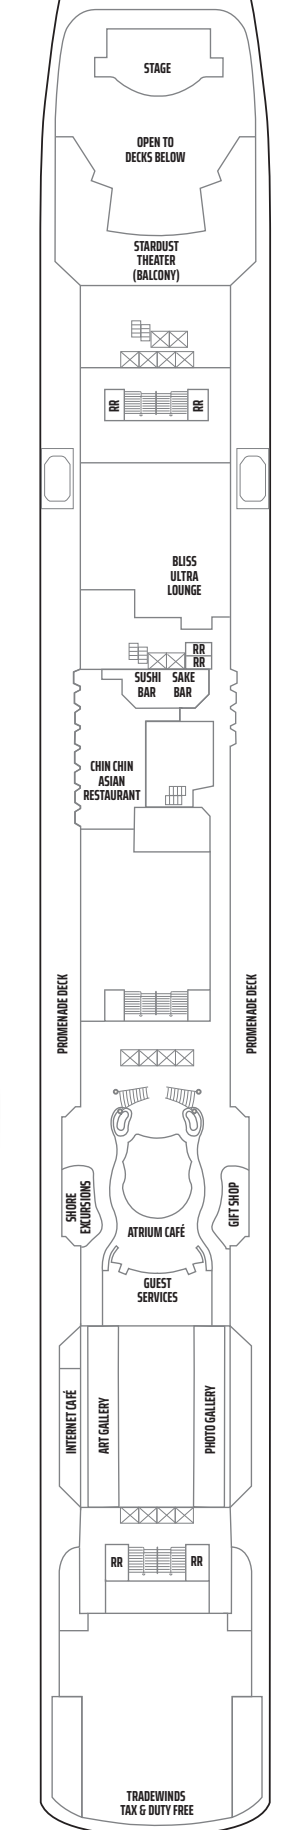

Norwegian Jewel Deck Plans

Legend

- Wheelchair Accessible
- ↕ Connecting staterooms
- ▲ Third-person occupancy available
- + Third- and/or fourth-person occupancy available
- ☆ Up to sixth-person occupancy available
- * Up to eighth-person occupancy available
- ☒ Elevator
- RR Restroom
- PriviSea (partially enclosed) balcony

H2 H1 H6 HF

S4 M1 MA MB
MX I4 IA

H3 SD SF SM B1
B4 BA BF I4 IA

H4 SF SN B1 B4
BA BF I4 IB

SN B1 BF BX BT O4
OA OK OX I4 IB

O4 OB OC IF IT
OC OK OT OX
IF IT IX