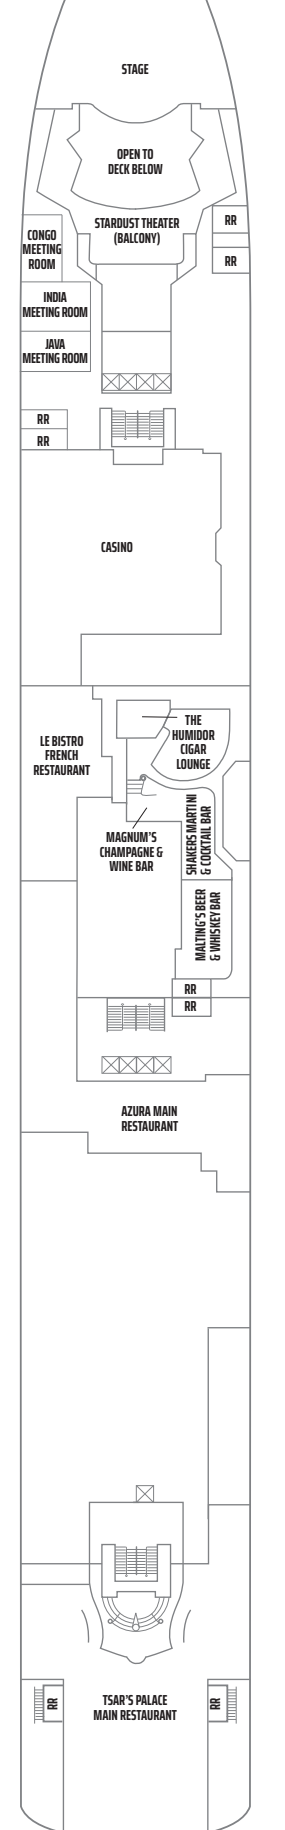

Norwegian Jewel Deck Plans

Legend

- Wheelchair Accessible
- ↕ Connecting staterooms
- ▲ Third-person occupancy available
- + Third- and/or fourth-person occupancy available
- ☆ Up to sixth-person occupancy available
- * Up to eighth-person occupancy available
- ☒ Elevator
- RR Restroom
- PriviSea (partially enclosed) balcony

H2 H1 H6 HF

S4 M1 MA MB
MX I4 IA

H3 SD SF SM B1
B4 BA BF I4 IA

H4 SF SN B1 B4
BA BF I4 IB

SN B1 BF BX BT O4
OA OK OX I4 IB

O4 OB OC IF IT
OC OK OT OX
IF IT IX