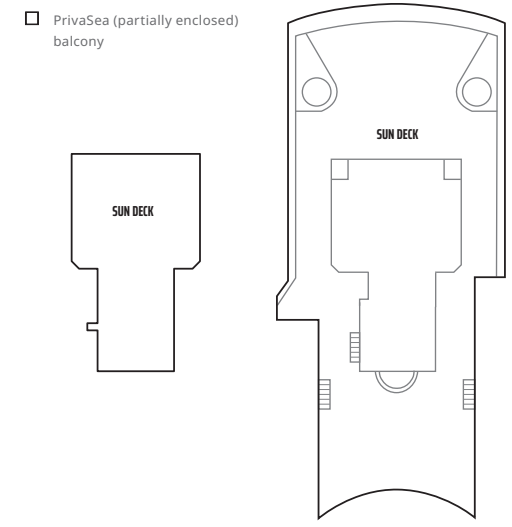

Norwegian Jewel Deck Plans

Legend

- Wheelchair Accessible
- ↕ Connecting staterooms
- ▲ Third-person occupancy available
- + Third- and/or fourth-person occupancy available
- ☆ Up to sixth-person occupancy available
- * Up to eighth-person occupancy available
- ☒ Elevator
- RR Restroom
- PriviSea (partially enclosed) balcony