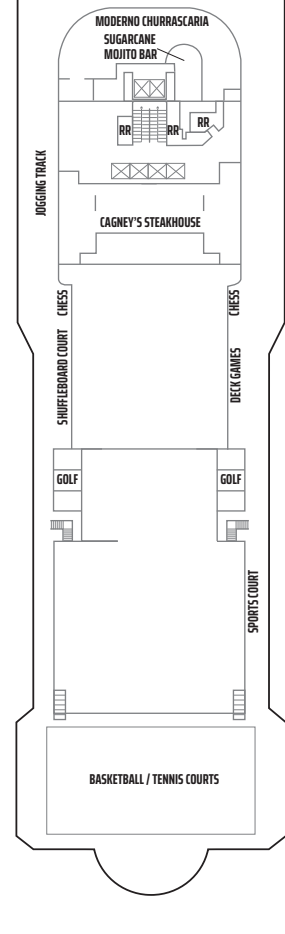

Norwegian Jewel Deck Plans

Legend

- Wheelchair Accessible
- ↕ Connecting staterooms
- ▲ Third-person occupancy available
- + Third- and/or fourth-person occupancy available
- ☆ Up to sixth-person occupancy available
- * Up to eighth-person occupancy available
- ☒ Elevator
- RR Restroom
- PriviSea (partially enclosed) balcony