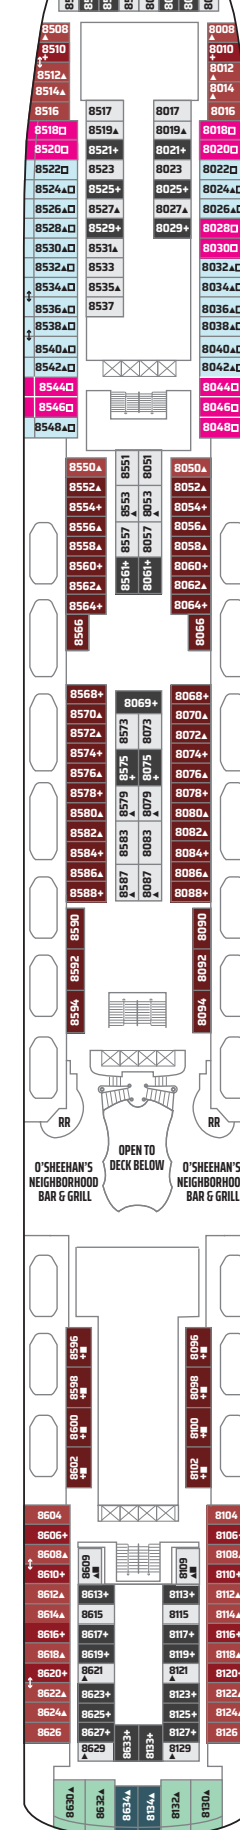

Norwegian Jewel Deck Plans

Legend

- Wheelchair Accessible
- ↕ Connecting staterooms
- ▲ Third-person occupancy available
- + Third- and/or fourth-person occupancy available
- ☆ Up to sixth-person occupancy available
- * Up to eighth-person occupancy available
- ☒ Elevator
- RR Restroom
- PriviSea (partially enclosed) balcony

H2 H1 H6 HF

S4 M1 MA MB
MX I4 IA

H3 SD SF SM B1
B4 BA BF I4 IA

H4 SF SN B1 B4
BA BF I4 IB

SN B1 BF BX BT O4
OA OK OX I4 IB

O4 OB OC IF IT
OC OK OT OX
IF IT IX