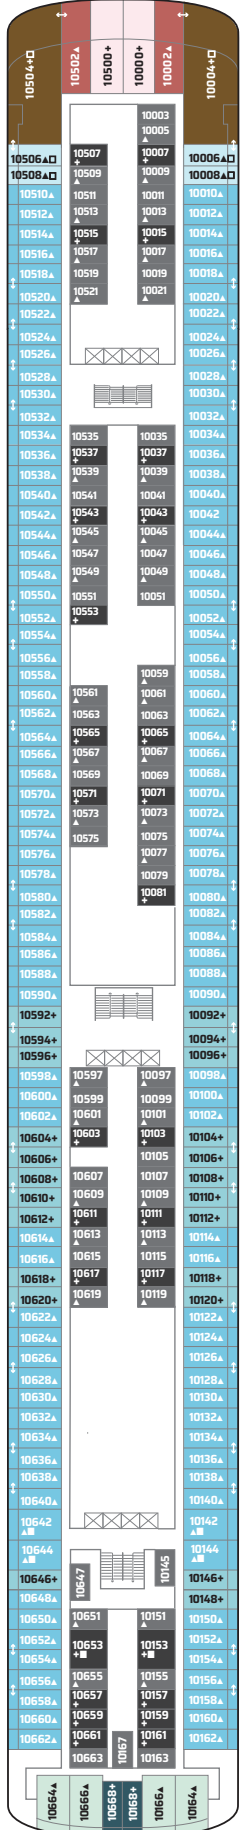

Norwegian Jewel Deck Plans

Legend

- Wheelchair Accessible
- ↕ Connecting staterooms
- ▲ Third-person occupancy available
- + Third- and/or fourth-person occupancy available
- ☆ Up to sixth-person occupancy available
- * Up to eighth-person occupancy available
- ☒ Elevator
- RR Restroom
- PriviSea (partially enclosed) balcony

H2 H1 H6 HF

S4 M1 MA MB
MX I4 IA

H3 SD SF SM B1
B4 BA BF I4 IA

H4 SF SN B1 B4
BA BF I4 IB

SN B1 BF BX BT O4
OA OK OX I4 IB

O4 OB OC IF IT
OC OK OT OX
IF IT IX