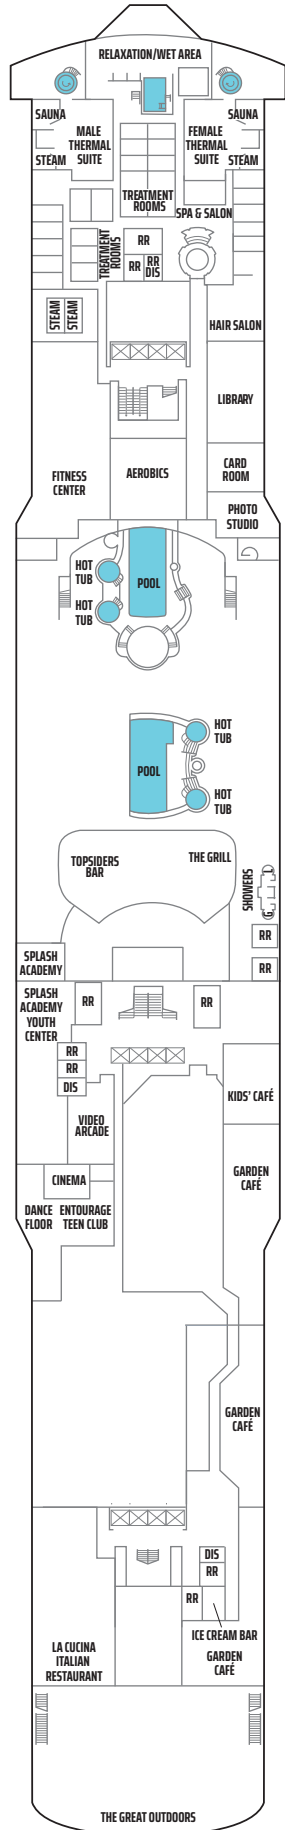

Norwegian Jewel Deck Plans

Legend

- Wheelchair Accessible
- ↕ Connecting staterooms
- ▲ Third-person occupancy available
- + Third- and/or fourth-person occupancy available
- ☆ Up to sixth-person occupancy available
- * Up to eighth-person occupancy available
- ☒ Elevator
- RR Restroom
- PriviSea (partially enclosed) balcony

H2 H1 H6 HF

S4 M1 MA MB
MX I4 IA

H3 SD SF SM B1
B4 BA BF I4 IA

H4 SF SN B1 B4
BA BF I4 IB

SN B1 BF BX BT O4
OA OK OX I4 IB

O4 OB OC IF IT
OC OK OT OX
IF IT IX