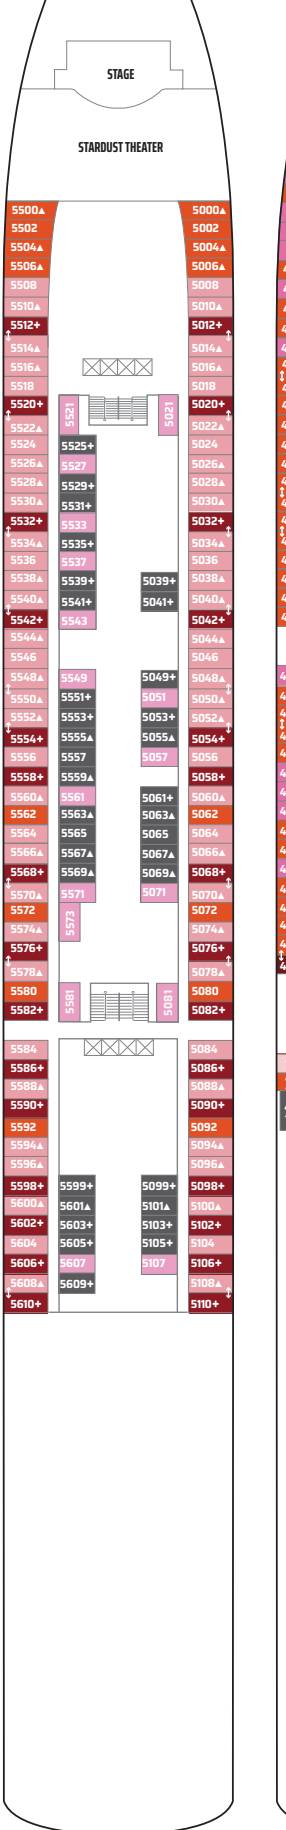

Norwegian Jewel Deck Plans

Legend

- Wheelchair Accessible
- ↕ Connecting staterooms
- ▲ Third-person occupancy available
- + Third- and/or fourth-person occupancy available
- ☆ Up to sixth-person occupancy available
- * Up to eighth-person occupancy available
- ☒ Elevator
- RR Restroom
- PriviSea (partially enclosed) balcony

H2 H1 H6 HF

S4 M1 MA MB
MX I4 IA

H3 SD SF SM B1
B4 BA BF I4 IA

H4 SF SN B1 B4
BA BF I4 IB

SN B1 BF BX BT O4
OA OK OX I4 IB

O4 OB OC IF IT
OC OK OT OX
IF IT IX