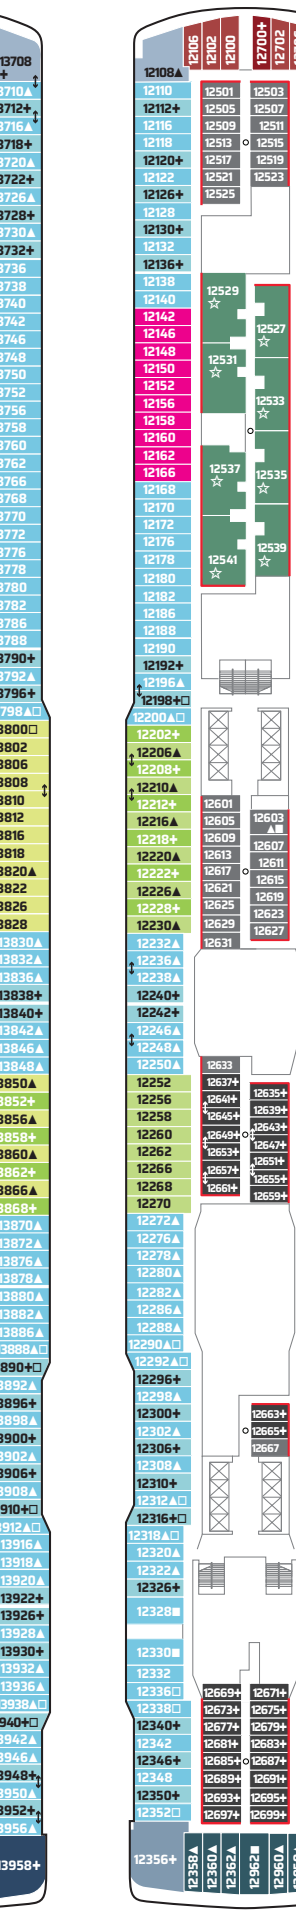

Deck 13 Legend: HC, HG, M4, MA, B1, B4, BA, O4, OA, IA