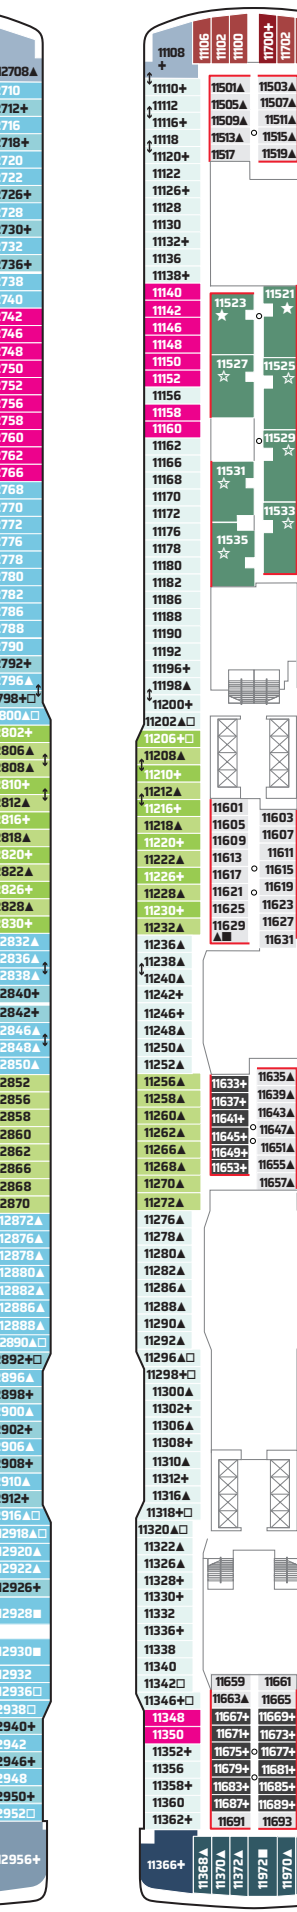

# Norwegian Joy Schematics

**H2** The Haven Premier Owner's Suite with Large Balcony. Sleeps up to six.

**H6** The Haven 2-Bedroom Family Villa with Balcony. Sleeps up to six.

**SP** Family Suite. Sleeps up to six.

## Legend

- Wheelchair Accessible
- ↕ Connecting staterooms
- ▲ Third-person occupancy available
- + Third- and/or fourth-person occupancy available
- ★ Third-, fourth- and/or fifth-person occupancy available
- ☆ Up to sixth-person occupancy available
- Inside stateroom door opens to the center interior corridor and not towards balcony staterooms
- Solid Inside Stateroom wall
- ⊠ Elevator
- RR Restroom

DECK 20

DECK 19

DECK 18

DECK 17

DECK 16

DECK 15

Deck 5 Legend: O4, O5, O6, O7, OX, IF, IT, IX

Deck 6 Legend: O4, O5, O6, O7, OX, IF, IT, IX

Deck 7 Legend: O4, O5, O6, O7, OX, IF, IT, IX

Deck 8 Legend: M6, MC, B6, BF, BX, IB, IT

Deck 9 Legend: HB, HG, M4, MC, MX, B1, BF, O4, OA, IB

Deck 10 Legend: HC, HG, SP, MB, M4, M6, B1, BB, O4, OA, IB

Deck 11 Legend: HC, HG, SP, M4, MB, B1, BB, BT, O4, OA, IA, IB