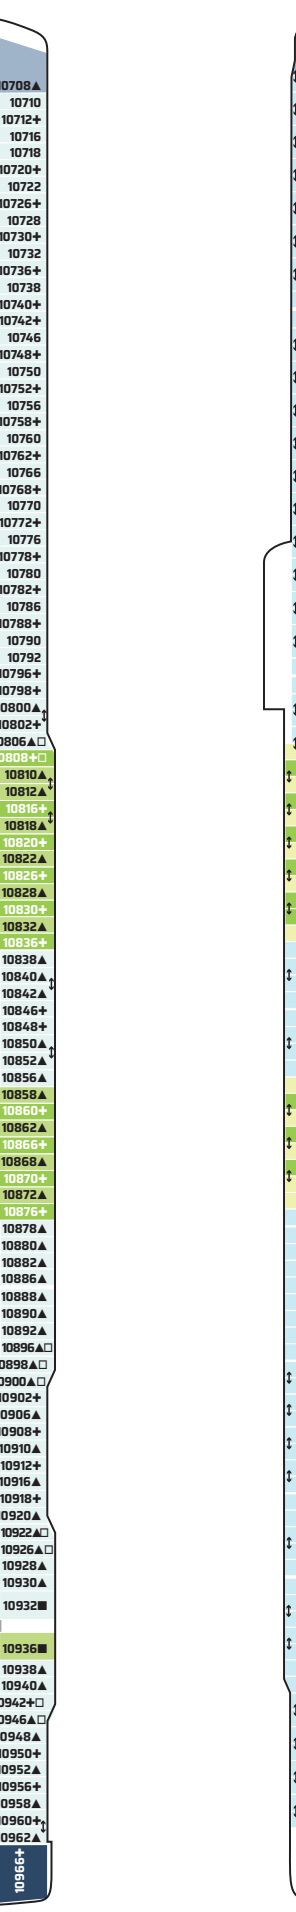

# Norwegian Joy Schematics

**H2** The Haven Premier Owner's Suite with Large Balcony. Sleeps up to six.

**H6** The Haven 2-Bedroom Family Villa with Balcony. Sleeps up to six.

**SP** Family Suite. Sleeps up to six.

## Legend

- Wheelchair Accessible
- ↕ Connecting staterooms
- ▲ Third-person occupancy available
- + Third- and/or fourth-person occupancy available
- ★ Third-, fourth- and/or fifth-person occupancy available
- ☆ Up to sixth-person occupancy available
- Inside stateroom door opens to the center interior corridor and not towards balcony staterooms
- Solid Inside Stateroom wall
- ⊠ Elevator
- RR Restroom

DECK 20

DECK 19

DECK 18

DECK 17

DECK 16

DECK 15

Deck 5 Legend: O4, O5, O6, O7, OX, IF, IT, IX

Deck 6 Legend: O4, O5, O6, O7, OX, IF, IT, IX

Deck 7 Legend: O4, O5, O6, O7, OX, IF, IT, IX

Deck 8 Legend: M6, MC, B6, BF, BX, IB, IT

Deck 9 Legend: HB, HG, M4, MC, MX, B1, BF, O4, OA, IB

Deck 10 Legend: HC, HG, SP, MB, M4, M6, B1, BB, O4, OA, IB

Deck 11 Legend: HC, HG, SP, M4, MB, B1, BB, BT, O4, OA, IA, IB