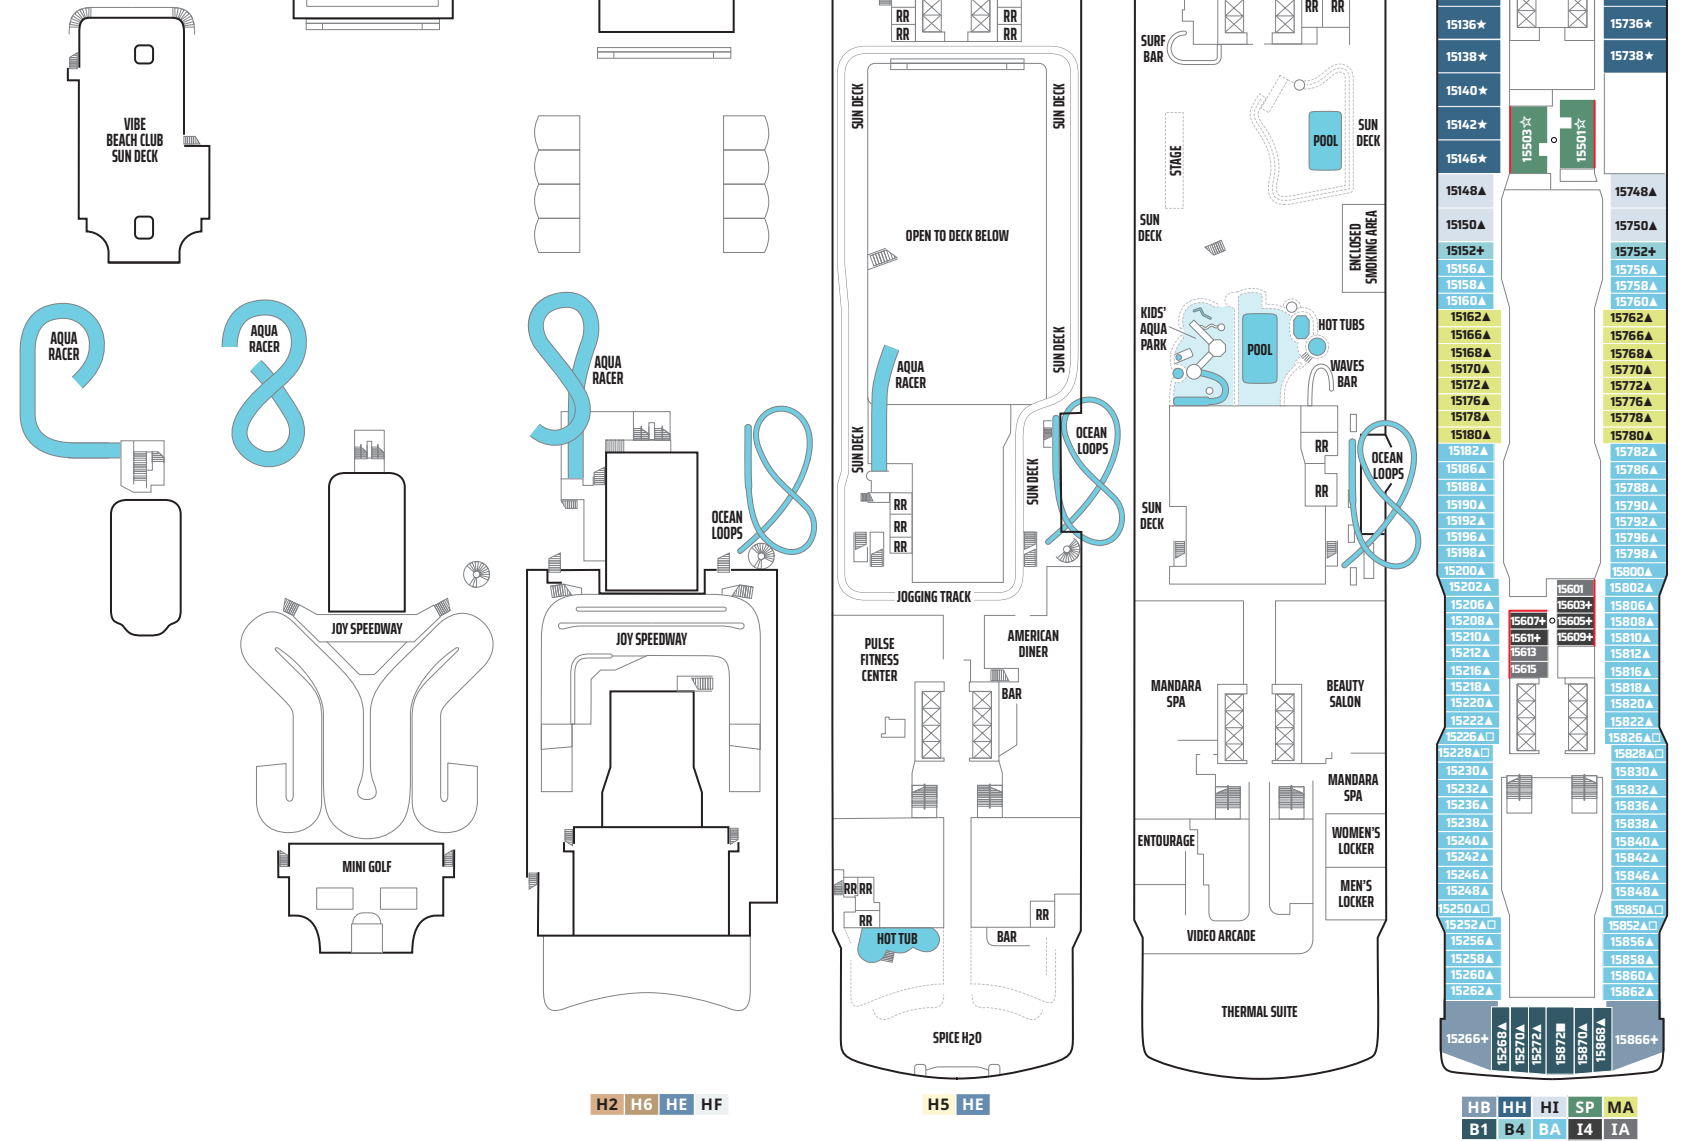

# Norwegian Joy Deck Plans

## Legend

- Wheelchair Accessible
- ↕ Connecting staterooms
- ▲ Third-person occupancy available
- + Third- and/or fourth-person occupancy available
- ★ Third-, fourth- and/or fifth-person occupancy available
- ☆ Up to sixth-person occupancy available
- Inside stateroom door opens to the center interior corridor and not towards balcony staterooms
- Solid Inside Stateroom wall
- ⊠ Elevator
- RR Restroom

DECK 20

DECK 19

DECK 18

DECK 17

DECK 16

DECK 15

Deck 5 Legend: O4, O5, O6, O7, OX, IF, IT, IX

Deck 6 Legend: O4, O5, O6, O7, OX, IF, IT, IX

Deck 12 Legend: HB, HG, SP, M4, MB, B1, B4, BA, BT, O4, OA, IA

Deck 13 Legend: HC, HG, M4, MA, B1, B4, BA, O4, OA, IA

Deck 14 Legend: HC, HI, HJ, SC, SP, M4, MA, B1, B4, BA, IA, IA

Deck 15 Legend: HC, HI, HJ, SC, SP, M4, MA, B1, B4, BA, IA, IA