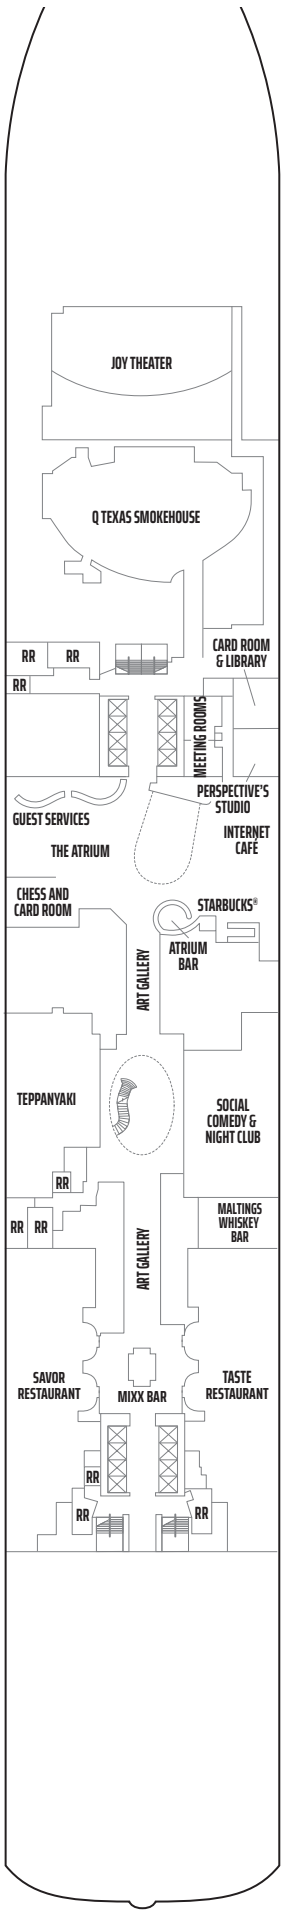

# Norwegian Joy Schematics

**H2** The Haven Premier Owner's Suite with Large Balcony. Sleeps up to six.

**H6** The Haven 2-Bedroom Family Villa with Balcony. Sleeps up to six.

**SP** Family Suite. Sleeps up to six.

## Legend

- Wheelchair Accessible
- ↕ Connecting staterooms
- ▲ Third-person occupancy available
- + Third- and/or fourth-person occupancy available
- ★ Third-, fourth- and/or fifth-person occupancy available
- ☆ Up to sixth-person occupancy available
- Inside stateroom door opens to the center interior corridor and not towards balcony staterooms
- Solid Inside Stateroom wall
- ⊠ Elevator
- RR Restroom

DECK 20

DECK 19

DECK 18

DECK 17

DECK 16

DECK 15

Deck 5 Legend: O4, O5, O6, O7, OX, IF, IT, IX

Deck 6 Legend: O4, O5, O6, O7, OX, IF, IT, IX

Deck 7 Legend: O4, O5, O6, O7, OX, IF, IT, IX

Deck 8 Legend: M6, MC, B6, BF, BX, IB, IT

Deck 9 Legend: HB, HG, M4, MC, MX, B1, BF, O4, OA, IB

Deck 10 Legend: HC, HG, SP, MB, M4, M6, B1, BB, O4, OA, IB

Deck 11 Legend: HC, HG, SP, M4, MB, B1, BB, BT, O4, OA, IA, IB