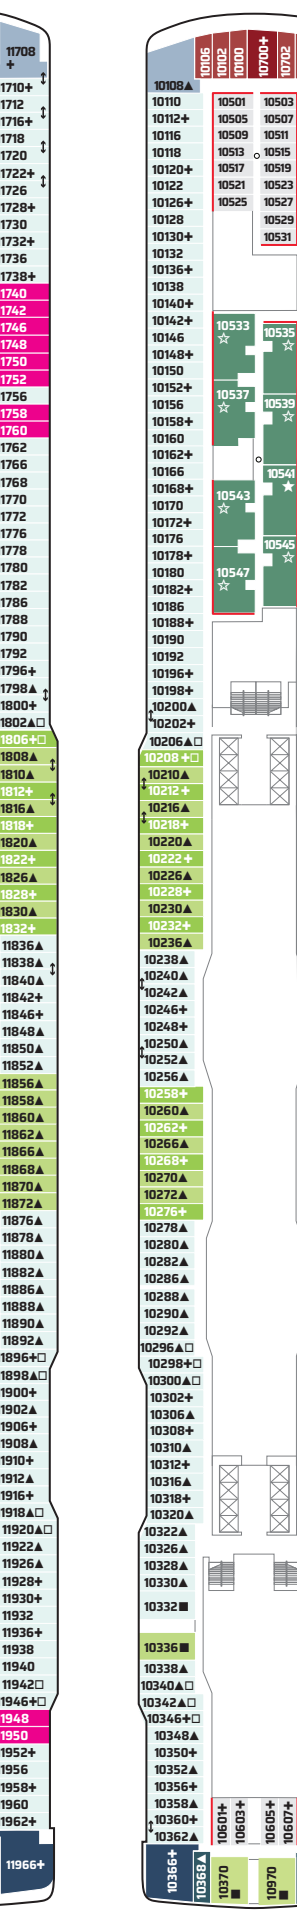

# Norwegian Joy Schematics

**H2** The Haven Premier Owner's Suite with Large Balcony. Sleeps up to six.

**H6** The Haven 2-Bedroom Family Villa with Balcony. Sleeps up to six.

**SP** Family Suite. Sleeps up to six.

## Legend

- Wheelchair Accessible
- ↕ Connecting staterooms
- ▲ Third-person occupancy available
- + Third- and/or fourth-person occupancy available
- ★ Third-, fourth- and/or fifth-person occupancy available
- ☆ Up to sixth-person occupancy available
- Inside stateroom door opens to the center interior corridor and not towards balcony staterooms
- Solid Inside Stateroom wall
- ⊠ Elevator
- RR Restroom

DECK 20

DECK 19

DECK 18

DECK 17

DECK 16

DECK 15

Deck 5 Legend: O4, O5, O6, O7, OX, IF, IT, IX

Deck 6 Legend: O4, O5, O6, O7, OX, IF, IT, IX

Deck 7 Legend: O4, O5, O6, O7, OX, IF, IT, IX

Deck 8 Legend: M6, MC, B6, BF, BX, IB, IT

Deck 9 Legend: HB, HG, M4, MC, MX, B1, BF, O4, OA, IB

Deck 10 Legend: HC, HG, SP, MB, M4, M6, B1, BB, O4, OA, IB

Deck 11 Legend: HC, HG, SP, M4, MB, B1, BB, BT, O4, OA, IA, IB