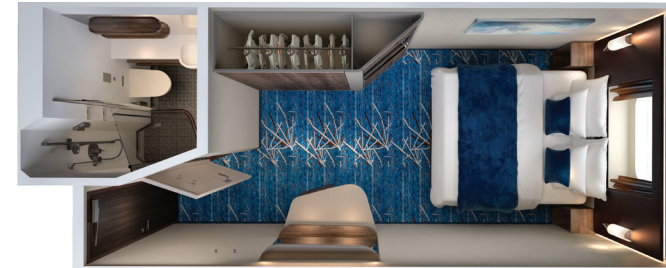

# Norwegian Joy Schematics

**H2** The Haven Premier Owner's Suite with Large Balcony. Sleeps up to six.

**H6** The Haven 2-Bedroom Family Villa with Balcony. Sleeps up to six.

**SP** Family Suite. Sleeps up to six.

**IA** Inside. Sleeps up to three.

**OA** Oceanview with Picture Window. Sleeps up to two.

**MA** Club Balcony Suite. Sleeps up to three.

## Legend

- Wheelchair Accessible
- ↕ Connecting staterooms
- ▲ Third-person occupancy available
- + Third- and/or fourth-person occupancy available
- ★ Third-, fourth- and/or fifth-person occupancy available
- ☆ Up to sixth-person occupancy available
- Inside stateroom door opens to the center interior corridor and not towards balcony staterooms
- Solid Inside Stateroom wall
- ⊠ Elevator
- RR Restroom