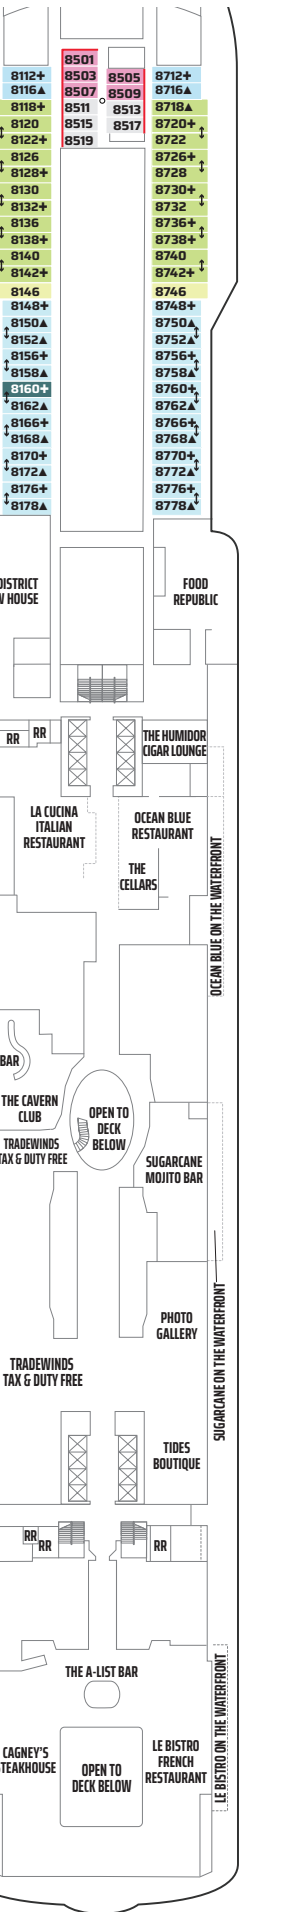

Deck 8 Legend: M6, MC, B6, BF, BX, IB, IT