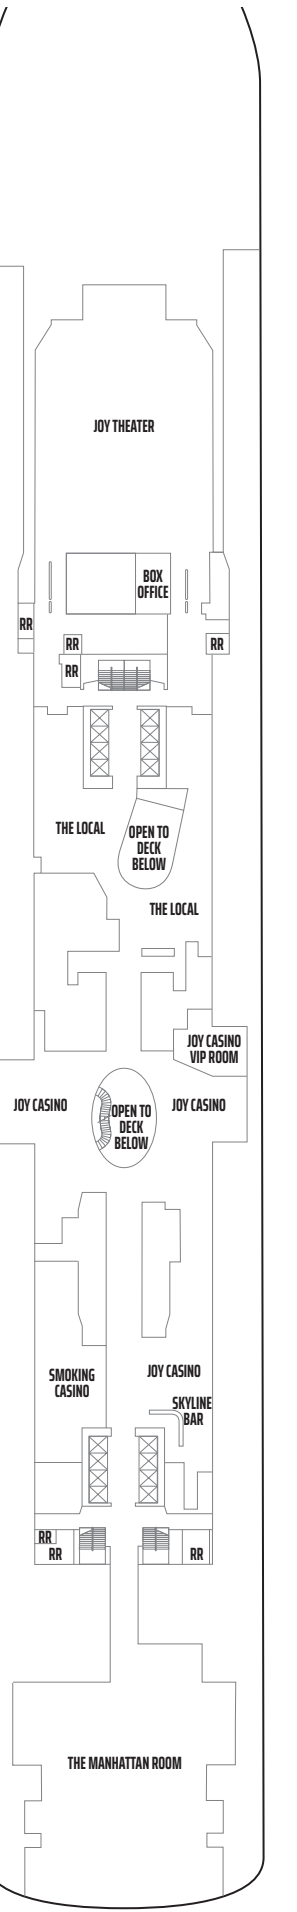

# Norwegian Joy Schematics

**H2** The Haven Premier Owner's Suite with Large Balcony. Sleeps up to six.

**H6** The Haven 2-Bedroom Family Villa with Balcony. Sleeps up to six.

**SP** Family Suite. Sleeps up to six.

## Legend

- Wheelchair Accessible
- ↕ Connecting staterooms
- ▲ Third-person occupancy available
- + Third- and/or fourth-person occupancy available
- ★ Third-, fourth- and/or fifth-person occupancy available
- ☆ Up to sixth-person occupancy available
- Inside stateroom door opens to the center interior corridor and not towards balcony staterooms
- Solid Inside Stateroom wall
- ⊠ Elevator
- RR Restroom

DECK 20

DECK 19

DECK 18

DECK 17

DECK 16

DECK 15

Deck 5 Legend: O4, O5, O6, O7, OX, IF, IT, IX

Deck 6 Legend: O4, O5, O6, O7, OX, IF, IT, IX

Deck 7 Legend: O4, O5, O6, O7, OX, IF, IT, IX

Deck 8 Legend: M6, MC, B6, BF, BX, IB, IT

Deck 9 Legend: HB, HG, M4, MC, MX, B1, BF, O4, OA, IB

Deck 10 Legend: HC, HG, SP, MB, M4, M6, B1, BB, O4, OA, IB

Deck 11 Legend: HC, HG, SP, M4, MB, B1, BB, BT, O4, OA, IA, IB