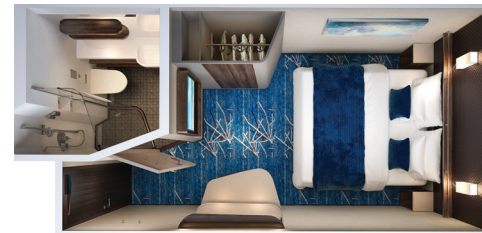

# Norwegian Joy Schematics

**H2** The Haven Premier Owner's Suite with Large Balcony. Sleeps up to six.

**H6** The Haven 2-Bedroom Family Villa with Balcony. Sleeps up to six.

**SP** Family Suite. Sleeps up to six.

**IA** Inside. Sleeps up to three.

**OA** Oceanview with Picture Window. Sleeps up to two.

**MA** Club Balcony Suite. Sleeps up to three.

## Legend

- Wheelchair Accessible
- ↕ Connecting staterooms
- ▲ Third-person occupancy available
- + Third- and/or fourth-person occupancy available
- ★ Third-, fourth- and/or fifth-person occupancy available
- ☆ Up to sixth-person occupancy available
- Inside stateroom door opens to the center interior corridor and not towards balcony staterooms
- Solid Inside Stateroom wall
- ⊠ Elevator
- RR Restroom