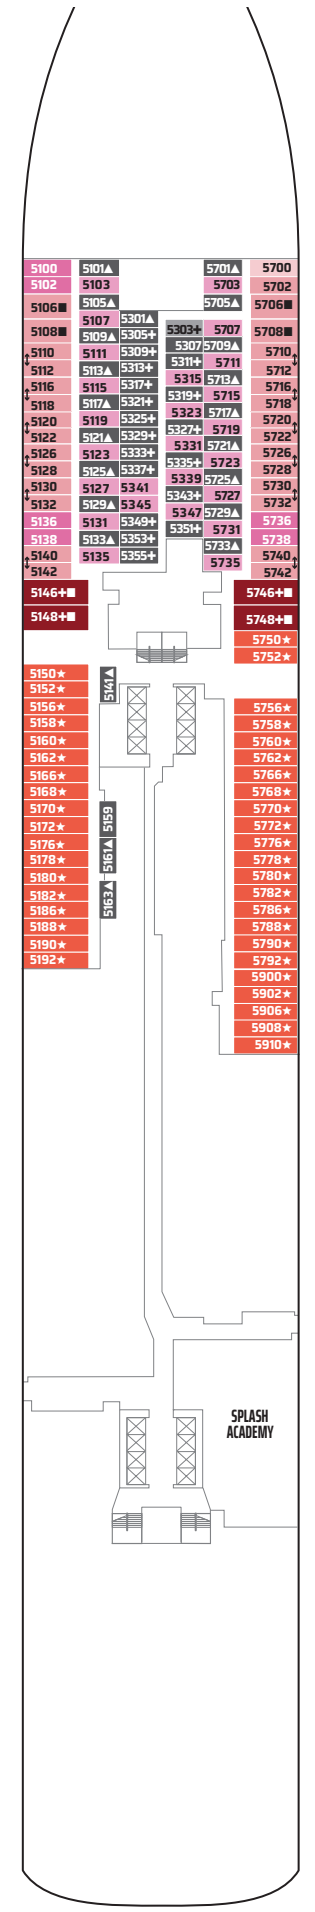

# Norwegian Joy Schematics

**H2** The Haven Premier Owner's Suite with Large Balcony. Sleeps up to six.

**H6** The Haven 2-Bedroom Family Villa with Balcony. Sleeps up to six.

**SP** Family Suite. Sleeps up to six.

## Legend

- Wheelchair Accessible
- ↕ Connecting staterooms
- ▲ Third-person occupancy available
- + Third- and/or fourth-person occupancy available
- ★ Third-, fourth- and/or fifth-person occupancy available
- ☆ Up to sixth-person occupancy available
- Inside stateroom door opens to the center interior corridor and not towards balcony staterooms
- Solid Inside Stateroom wall
- ⊠ Elevator
- RR Restroom

DECK 20

DECK 19

DECK 18

DECK 17

DECK 16

DECK 15

Deck 5 Legend: O4, O5, O6, O7, OX, IF, IT, IX

Deck 6 Legend: O4, O5, O6, O7, OX, IF, IT, IX

Deck 7 Legend: O4, O5, O6, O7, OX, IF, IT, IX

Deck 8 Legend: M6, MC, B6, BF, BX, IB, IT

Deck 9 Legend: HB, HG, M4, MC, MX, B1, BF, O4, OA, IB

Deck 10 Legend: HC, HG, SP, MB, M4, M6, B1, BB, O4, OA, IB

Deck 11 Legend: HC, HG, SP, M4, MB, B1, BB, BT, O4, OA, IA, IB