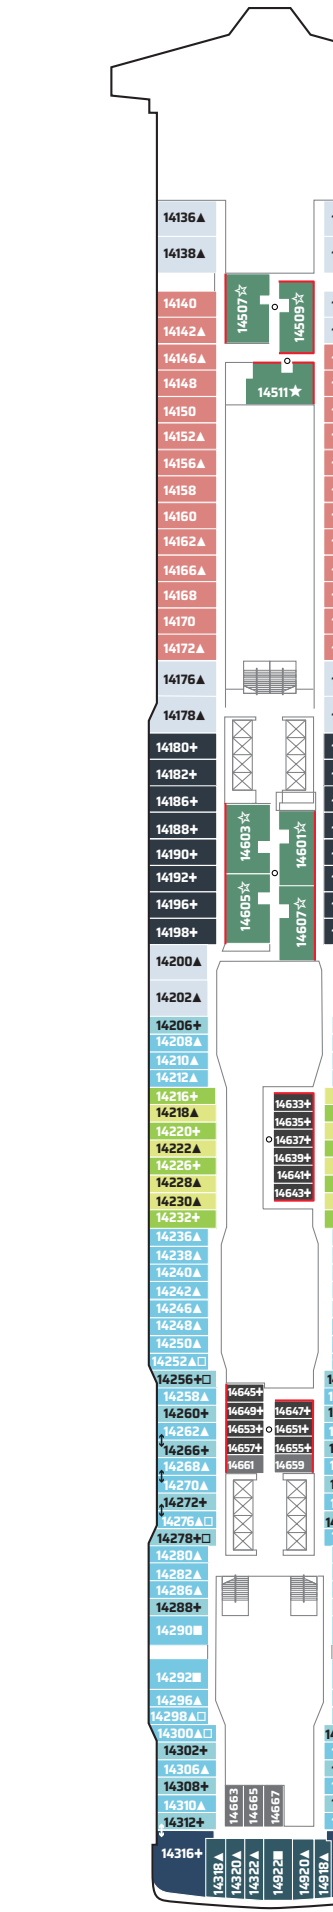

Deck 15 Legend: HC, HI, HJ, SC, SP, M4, MA, B1, B4, BA, IA, IA