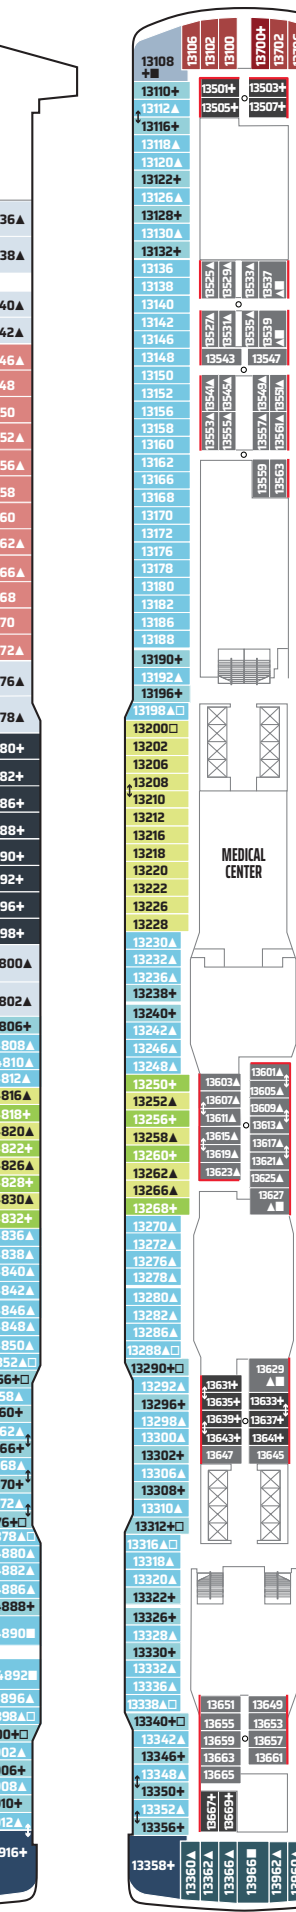

Deck 14 Legend: HC, HI, HJ, SC, SP, M4, MA, B1, B4, BA, IA, IA