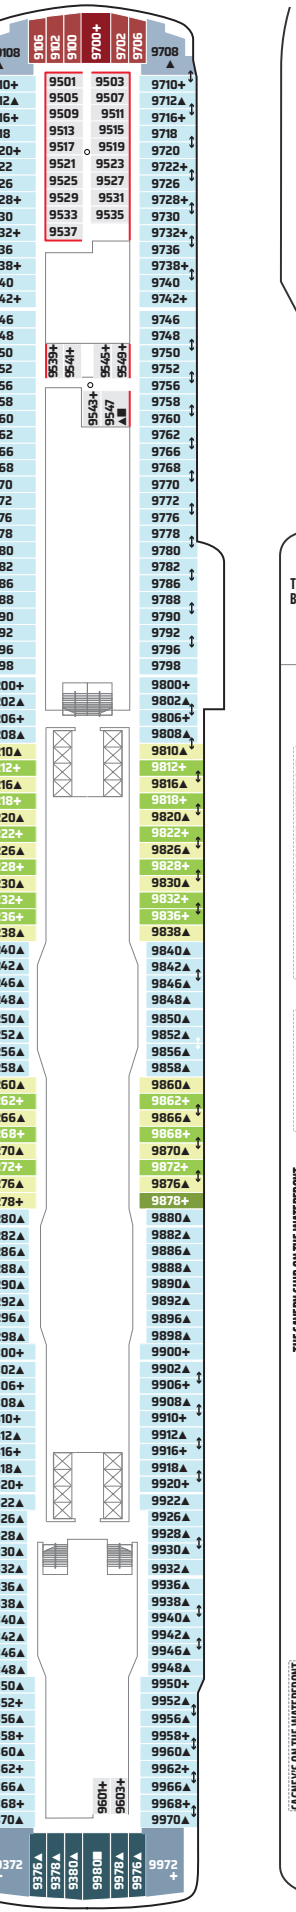

# Norwegian Joy Schematics

**H2** The Haven Premier Owner's Suite with Large Balcony. Sleeps up to six.

**H6** The Haven 2-Bedroom Family Villa with Balcony. Sleeps up to six.

**SP** Family Suite. Sleeps up to six.

## Legend

- Wheelchair Accessible
- ↕ Connecting staterooms
- ▲ Third-person occupancy available
- + Third- and/or fourth-person occupancy available
- ★ Third-, fourth- and/or fifth-person occupancy available
- ☆ Up to sixth-person occupancy available
- Inside stateroom door opens to the center interior corridor and not towards balcony staterooms
- Solid Inside Stateroom wall
- ⊠ Elevator
- RR Restroom

DECK 20

DECK 19

DECK 18

DECK 17

DECK 16

DECK 15

Deck 5 Legend: O4, O5, O6, O7, OX, IF, IT, IX

Deck 6 Legend: O4, O5, O6, O7, OX, IF, IT, IX

Deck 7 Legend: O4, O5, O6, O7, OX, IF, IT, IX

Deck 8 Legend: M6, MC, B6, BF, BX, IB, IT

Deck 9 Legend: HB, HG, M4, MC, MX, B1, BF, O4, OA, IB

Deck 10 Legend: HC, HG, SP, MB, M4, M6, B1, BB, O4, OA, IB

Deck 11 Legend: HC, HG, SP, M4, MB, B1, BB, BT, O4, OA, IA, IB