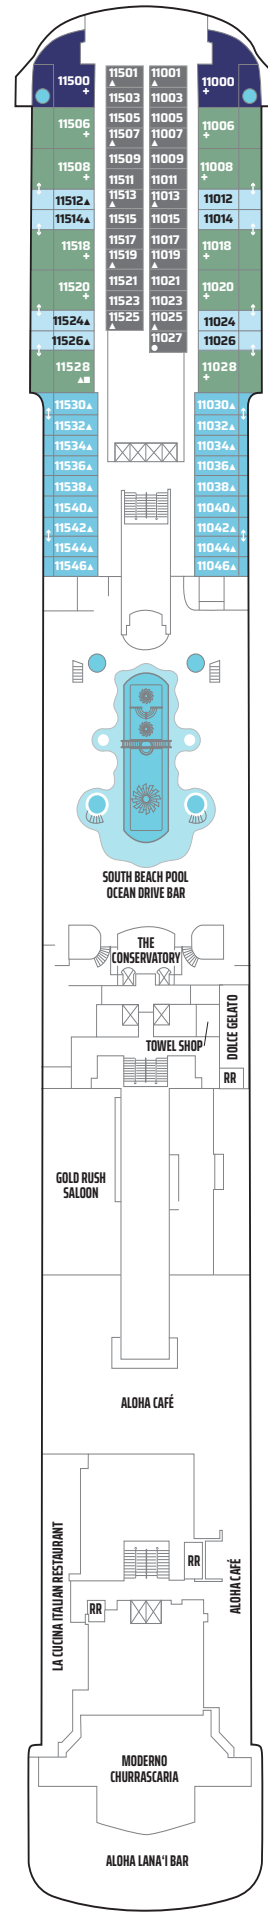

Pride of America Deck Plans

Legend

- Wheelchair Accessible
- Stateroom equipped for the hearing-impaired
- △ Stateroom with king-size bed
- ◆ Stateroom with queen-size bed
- ↕ Connecting staterooms
- ▲ Third-person occupancy available
- + Third- and/or fourth-person occupancy available
- ★ Third-, fourth- and/or fifth-person occupancy available
- ☆ Up to sixth-person occupancy available
- ⊠ Elevator
- ⊞ Elevator
- RR Restroom

DECK 14

DECK 13

DECK 12

DECK 11

DECK 10

DECK 9

DECK 8

DECK 7

DECK 6

DECK 5

DECK 4

DECK 3

DECK 2