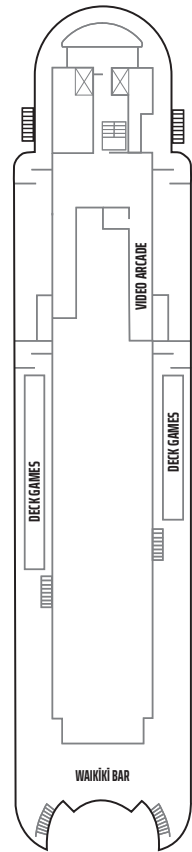

Pride of America Deck Plans

Legend

- Wheelchair Accessible
- Stateroom equipped for the hearing-impaired
- △ Stateroom with king-size bed
- ◆ Stateroom with queen-size bed
- ↕ Connecting staterooms
- ▲ Third-person occupancy available
- + Third- and/or fourth-person occupancy available
- ★ Third-, fourth- and/or fifth-person occupancy available
- ☆ Up to sixth-person occupancy available
- ⊠ Elevator
- ⊞ Elevator
- RR Restroom

DECK 14

DECK 13

DECK 12

DECK 11

DECK 10

DECK 9

DECK 8

DECK 7

DECK 6

DECK 5

DECK 4

DECK 3

DECK 2