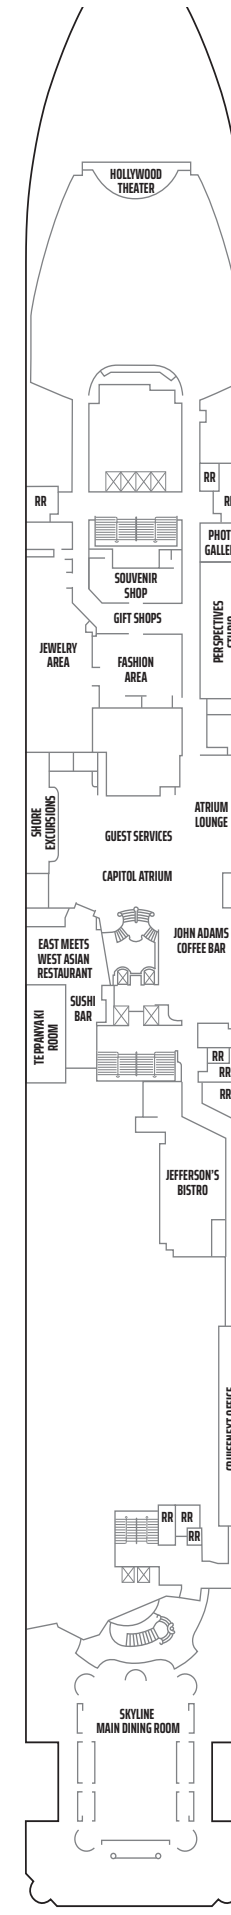

Pride of America Deck Plans

Legend

- Wheelchair Accessible
- Stateroom equipped for the hearing-impaired
- △ Stateroom with king-size bed
- ◆ Stateroom with queen-size bed
- ↕ Connecting staterooms
- ▲ Third-person occupancy available
- + Third- and/or fourth-person occupancy available
- ★ Third-, fourth- and/or fifth-person occupancy available
- ☆ Up to sixth-person occupancy available
- ⊠ Elevator
- ⊞ Elevator
- RR Restroom

DECK 14

DECK 13

DECK 12

DECK 11

DECK 10

DECK 9

DECK 8

DECK 7

DECK 6

DECK 5

DECK 4

DECK 3

DECK 2