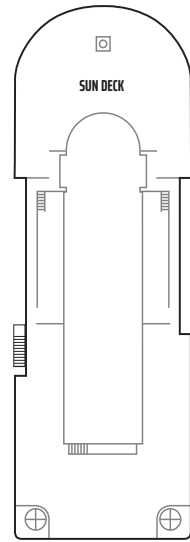

Pride of America Deck Plans

Legend

- Wheelchair Accessible
- Stateroom equipped for the hearing-impaired
- △ Stateroom with king-size bed
- ◆ Stateroom with queen-size bed
- ↕ Connecting staterooms
- ▲ Third-person occupancy available
- + Third- and/or fourth-person occupancy available
- ★ Third-, fourth- and/or fifth-person occupancy available
- ☆ Up to sixth-person occupancy available
- ⊠ Elevator
- ⊞ Elevator
- RR Restroom

DECK 14

DECK 13

DECK 12

DECK 11

DECK 10

DECK 9

DECK 8

DECK 7