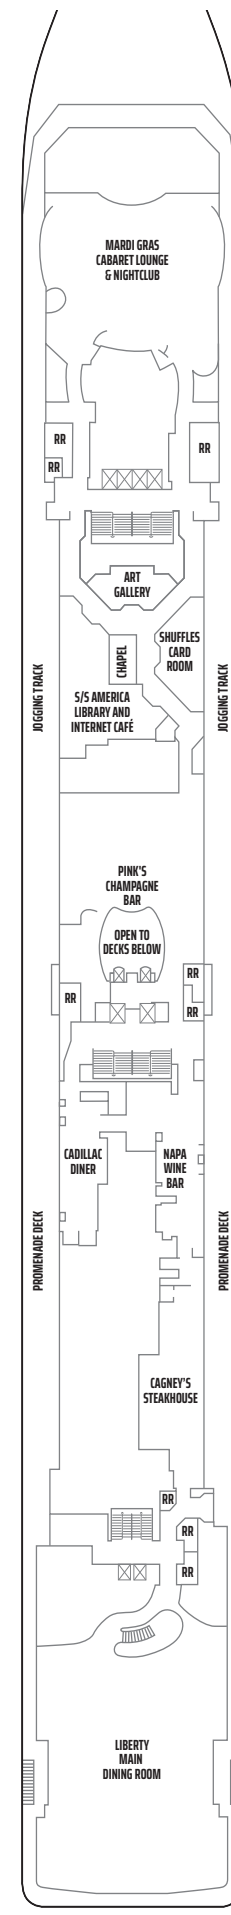

Pride of America Deck Plans

Legend

- Wheelchair Accessible
- Stateroom equipped for the hearing-impaired
- △ Stateroom with king-size bed
- ◆ Stateroom with queen-size bed
- ↕ Connecting staterooms
- ▲ Third-person occupancy available
- + Third- and/or fourth-person occupancy available
- ★ Third-, fourth- and/or fifth-person occupancy available
- ☆ Up to sixth-person occupancy available
- ⊠ Elevator
- ⊞ Elevator
- RR Restroom

DECK 14

DECK 13

DECK 12

DECK 11

DECK 10

DECK 9

DECK 8

DECK 7

DECK 6

DECK 5

DECK 4

DECK 3

DECK 2