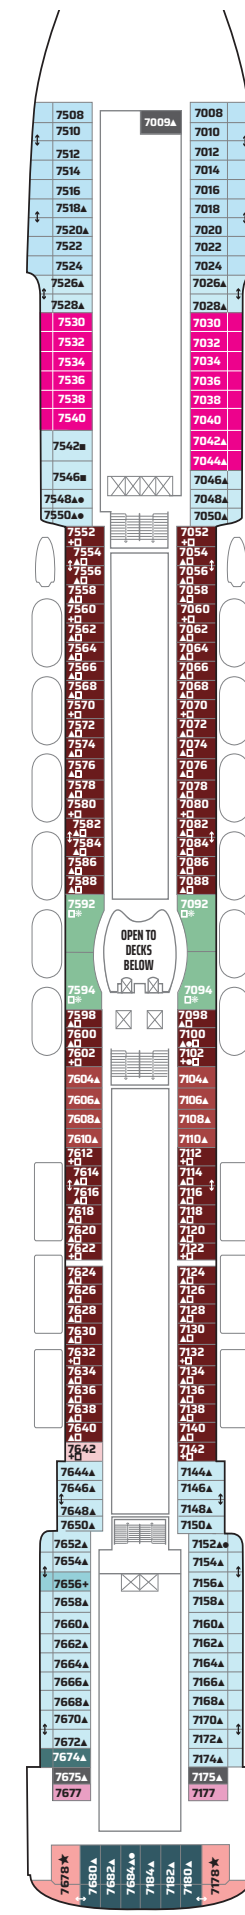

Pride of America Deck Plans

Legend

- Wheelchair Accessible
- Stateroom equipped for the hearing-impaired
- △ Stateroom with king-size bed
- ◆ Stateroom with queen-size bed
- ↕ Connecting staterooms
- ▲ Third-person occupancy available
- + Third- and/or fourth-person occupancy available
- ★ Third-, fourth- and/or fifth-person occupancy available
- ☆ Up to sixth-person occupancy available
- ⊠ Elevator
- ⊞ Elevator
- RR Restroom

DECK 14

DECK 13

DECK 12

DECK 11

DECK 10

DECK 9

DECK 8

DECK 7

DECK 6

DECK 5

DECK 4

DECK 3

DECK 2