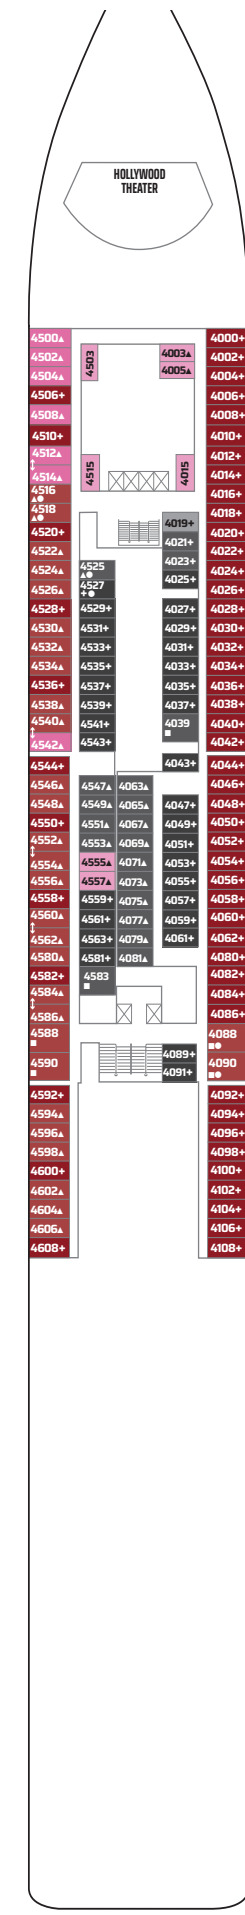

Pride of America Deck Plans

Legend

- Wheelchair Accessible
- Stateroom equipped for the hearing-impaired
- △ Stateroom with king-size bed
- ◆ Stateroom with queen-size bed
- ↕ Connecting staterooms
- ▲ Third-person occupancy available
- + Third- and/or fourth-person occupancy available
- ★ Third-, fourth- and/or fifth-person occupancy available
- ☆ Up to sixth-person occupancy available
- ⊠ Elevator
- ⊞ Elevator
- RR Restroom

DECK 14

DECK 13

DECK 12

DECK 11

DECK 10

DECK 9

DECK 8

DECK 7

DECK 6

DECK 5

DECK 4

DECK 3

DECK 2