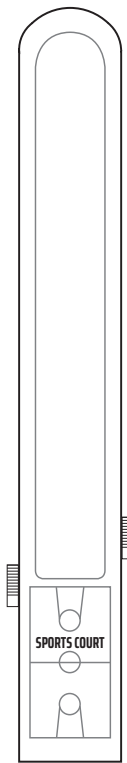

Pride of America Deck Plans

Legend

- Wheelchair Accessible
- Stateroom equipped for the hearing-impaired
- △ Stateroom with king-size bed
- ◆ Stateroom with queen-size bed
- ↕ Connecting staterooms
- ▲ Third-person occupancy available
- + Third- and/or fourth-person occupancy available
- ★ Third-, fourth- and/or fifth-person occupancy available
- ☆ Up to sixth-person occupancy available
- ⊠ Elevator
- ⊞ Elevator
- RR Restroom

DECK 14

DECK 13

DECK 12

DECK 11

DECK 10

DECK 9

DECK 8

DECK 7

DECK 6

DECK 5

DECK 4

DECK 3

DECK 2