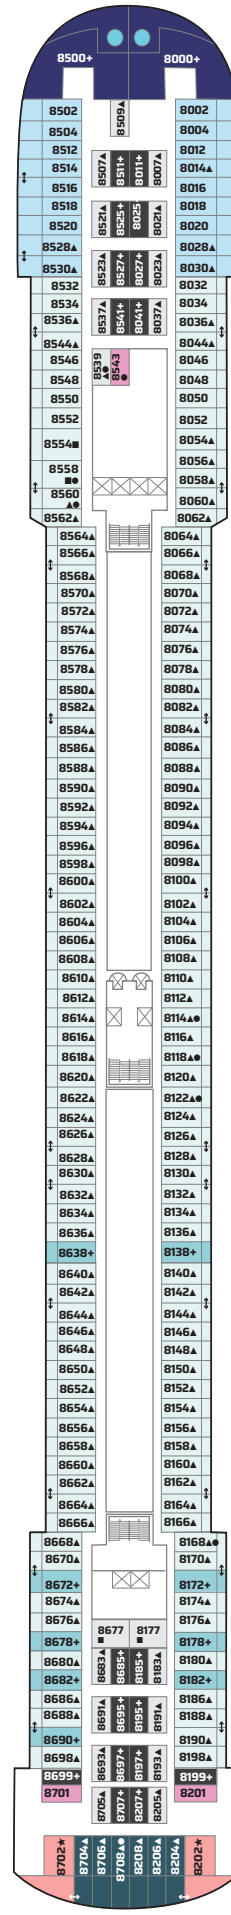

Pride of America Deck Plans

Legend

- Wheelchair Accessible
- Stateroom equipped for the hearing-impaired
- △ Stateroom with king-size bed
- ◆ Stateroom with queen-size bed
- ↕ Connecting staterooms
- ▲ Third-person occupancy available
- + Third- and/or fourth-person occupancy available
- ★ Third-, fourth- and/or fifth-person occupancy available
- ☆ Up to sixth-person occupancy available
- ⊠ Elevator
- ⊞ Elevator
- RR Restroom

DECK 14

DECK 13

DECK 12

DECK 11

DECK 10

DECK 9

DECK 8

DECK 7

DECK 6

DECK 5

DECK 4

DECK 3

DECK 2