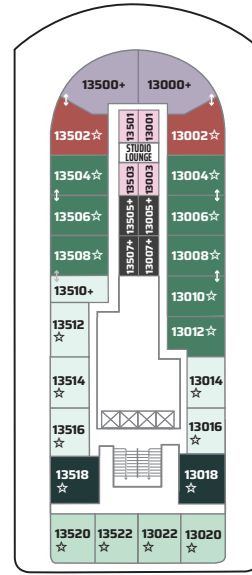

Pride of America Deck Plans

Legend

- Wheelchair Accessible
- Stateroom equipped for the hearing-impaired
- △ Stateroom with king-size bed
- ◆ Stateroom with queen-size bed
- ↕ Connecting staterooms
- ▲ Third-person occupancy available
- + Third- and/or fourth-person occupancy available
- ★ Third-, fourth- and/or fifth-person occupancy available
- ☆ Up to sixth-person occupancy available
- ⊠ Elevator
- ⊞ Elevator
- RR Restroom

DECK 14

DECK 13

DECK 12

DECK 11

DECK 10

DECK 9

DECK 8

DECK 7

DECK 6

DECK 5

DECK 4

DECK 3

DECK 2