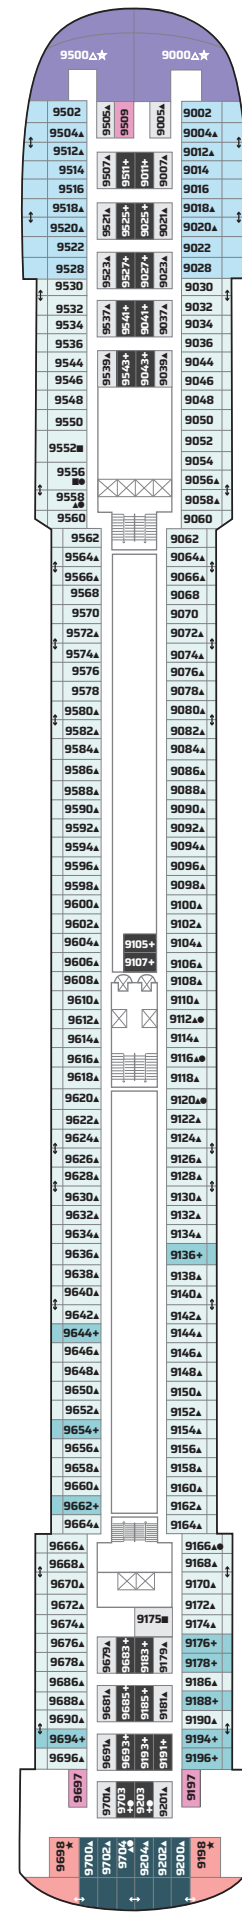

Pride of America Deck Plans

Legend

- Wheelchair Accessible
- Stateroom equipped for the hearing-impaired
- △ Stateroom with king-size bed
- ◆ Stateroom with queen-size bed
- ↕ Connecting staterooms
- ▲ Third-person occupancy available
- + Third- and/or fourth-person occupancy available
- ★ Third-, fourth- and/or fifth-person occupancy available
- ☆ Up to sixth-person occupancy available
- ⊠ Elevator
- ⊞ Elevator
- RR Restroom

DECK 14

DECK 13

DECK 12

DECK 11

DECK 10

DECK 9

DECK 8

DECK 7

DECK 6

DECK 5

DECK 4

DECK 3

DECK 2