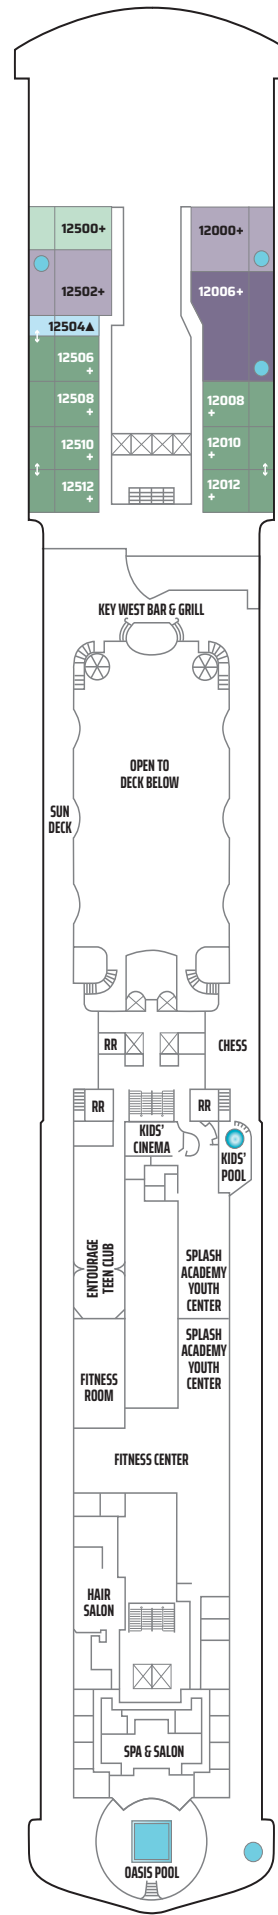

Pride of America Deck Plans

Legend

- Wheelchair Accessible
- Stateroom equipped for the hearing-impaired
- △ Stateroom with king-size bed
- ◆ Stateroom with queen-size bed
- ↕ Connecting staterooms
- ▲ Third-person occupancy available
- + Third- and/or fourth-person occupancy available
- ★ Third-, fourth- and/or fifth-person occupancy available
- ☆ Up to sixth-person occupancy available
- ⊠ Elevator
- ⊞ Elevator
- RR Restroom

DECK 14

DECK 13

DECK 12

DECK 11

DECK 10

DECK 9

DECK 8

DECK 7

DECK 6

DECK 5

DECK 4

DECK 3

DECK 2