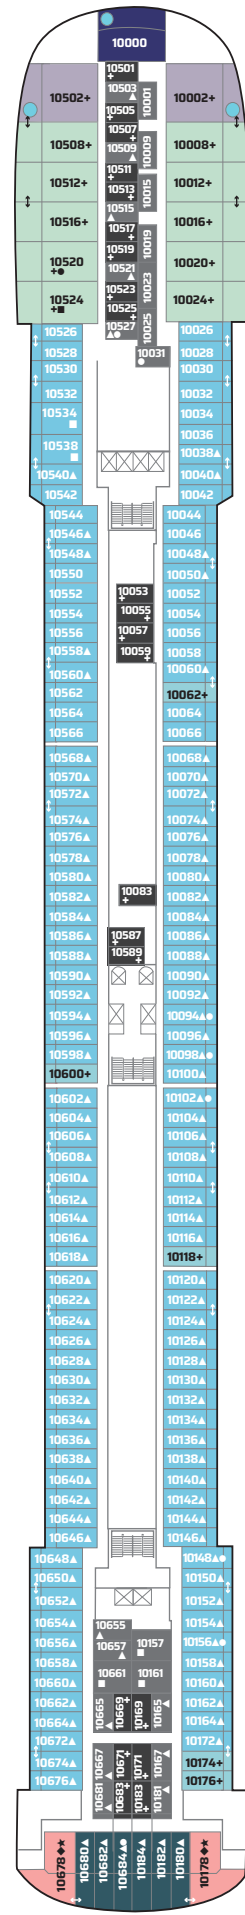

Pride of America Deck Plans

Legend

- Wheelchair Accessible
- Stateroom equipped for the hearing-impaired
- △ Stateroom with king-size bed
- ◆ Stateroom with queen-size bed
- ↕ Connecting staterooms
- ▲ Third-person occupancy available
- + Third- and/or fourth-person occupancy available
- ★ Third-, fourth- and/or fifth-person occupancy available
- ☆ Up to sixth-person occupancy available
- ⊠ Elevator
- ⊞ Elevator
- RR Restroom

DECK 14

DECK 13

DECK 12

DECK 11

DECK 10

DECK 9

DECK 8

DECK 7

DECK 6

DECK 5

DECK 4

DECK 3

DECK 2