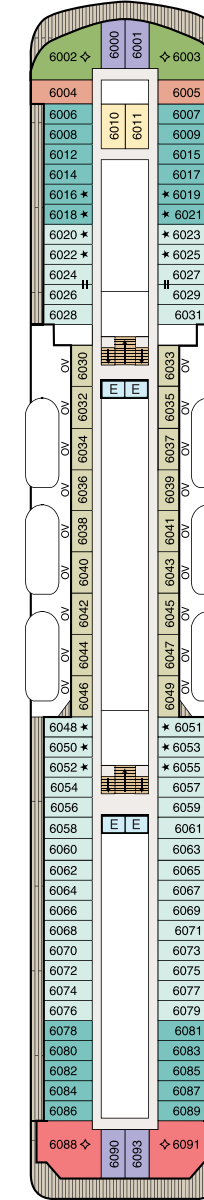

SYMBOL LEGEND

- ♣ Restrooms
- E Elevator
- 🚮 Launderette
- OV Obstructed Views
- Quad with Pullman
- ★ ★ Quad with Sofabed
- || Connecting Staterooms
- ♿ Wheelchair Accessible
- ▲ Triple with Pullman
- ★ Triple with Sofabed
- ◇ 3rd guest occupancy available upon request

STATEROOM COLOR LEGEND

- | | | | | | | | |
|----|----|-----|-----|-----|----|----|----|
| OS | VS | PH1 | PH2 | PH3 | A1 | A2 | A3 |
| B1 | B2 | C1 | C2 | D | E | F | G |

DECK 11

- Golf Putting Greens
- Shuffleboard
- Sun Deck

DECK 10

- Toscana
- Polo Grill
- Library
- Fitness Track
- Horizons

DECK 9

- Terrace Café
- Waves Grill
- Waves Bar
- Pool Deck
- Oceania@Sea
- Aquamar Spa + Vitality Center
- Fitness Center
- Salon

DECK 8

- Bridge
- Staterooms

DECK 7

- Launderette
- Staterooms

DECK 6

- Staterooms

DECK 5

- Show Lounge
- Boutiques
- Upper Hall
- Oceania Club
- Ambassador Desk
- Martinis
- Casino
- Baristas
- The Grand Bar
- The Grand Dining Room