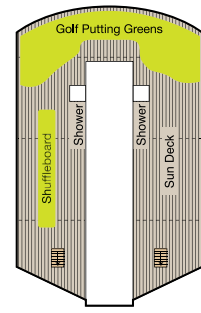

SYMBOL LEGEND

- ♣ Restrooms
- E Elevator
- 🚮 Launderette
- OV Obstructed Views
- Quad with Pullman
- ★ ★ Quad with Sofabed
- || Connecting Staterooms
- ♿ Wheelchair Accessible
- ▲ Triple with Pullman
- ★ Triple with Sofabed
- ◇ 3rd guest occupancy available upon request

STATEROOM COLOR LEGEND

- | | | | | | | | |
|----|----|-----|-----|-----|----|----|----|
| OS | VS | PH1 | PH2 | PH3 | A1 | A2 | A3 |
| B1 | B2 | C1 | C2 | D | E | F | G |

DECK 11

- Golf Putting Greens
- Shuffleboard
- Sun Deck

DECK 4

- Reception Desk
- Reception Hall
- Destination Services
- Concierge
- Medical Center
- Staterooms

DECK 3

- Staterooms