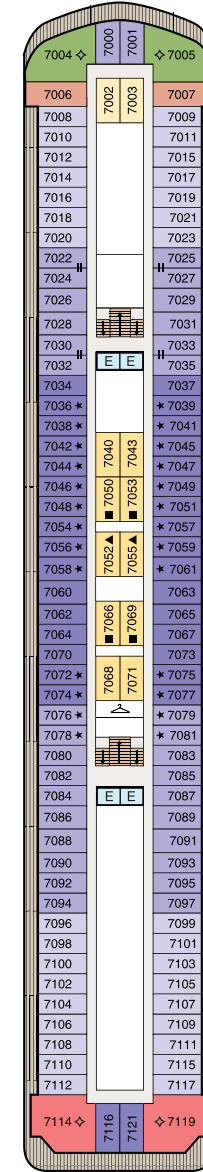

SYMBOL LEGEND

- ♣ Restrooms
- E Elevator
- 🚮 Launderette
- OV Obstructed Views
- Quad with Pullman
- ★ ★ Quad with Sofabed
- || Connecting Staterooms
- ♿ Wheelchair Accessible
- ▲ Triple with Pullman
- ★ Triple with Sofabed
- ◇ 3rd guest occupancy available upon request

DECK 10

- Toscana
- Polo Grill
- Library
- Fitness Track
- Horizons

DECK 9

- Terrace Café
- Waves Grill
- Waves Bar
- Pool Deck
- Oceania@Sea
- Aquamar Spa + Vitality Center
- Fitness Center
- Salon

DECK 8

- Bridge
- Staterooms

DECK 7

- Launderette
- Staterooms

DECK 6

- Staterooms

DECK 5

- Show Lounge
- Boutiques
- Upper Hall
- Oceania Club
- Ambassador Desk
- Martinis
- Casino
- Baristas
- The Grand Bar
- The Grand Dining Room

DECK 4

- Reception Desk
- Reception Hall
- Destination Services
- Concierge
- Medical Center
- Staterooms

DECK 3

- Staterooms