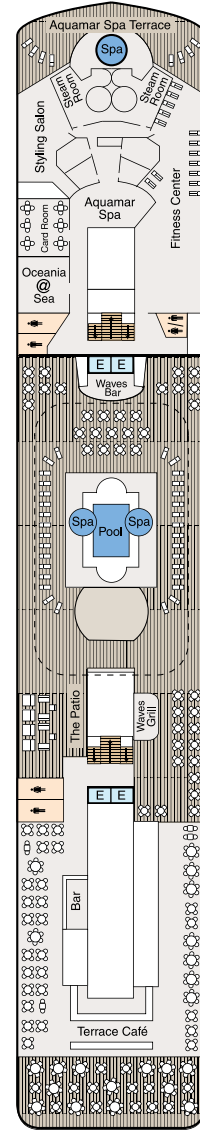

SYMBOL LEGEND

- ♣ Restrooms
- E Elevator
- 🚮 Launderette
- OV Obstructed Views
- Quad with Pullman
- ★ ★ Quad with Sofabed
- || Connecting Staterooms
- ♿ Wheelchair Accessible
- ▲ Triple with Pullman
- ★ Triple with Sofabed
- ◇ 3rd guest occupancy available upon request

STATEROOM COLOR LEGEND

- | | | | | | | | |
|----|----|-----|-----|-----|----|----|----|
| OS | VS | PH1 | PH2 | PH3 | A1 | A2 | A3 |
| B1 | B2 | C1 | C2 | D | E | F | G |

DECK 11

- Golf Putting Greens
- Shuffleboard
- Sun Deck

DECK 10

- Toscana
- Polo Grill
- Library
- Fitness Track
- Horizons

DECK 9

- Terrace Café
- Waves Grill
- Waves Bar
- Pool Deck
- Oceania@Sea
- Aquamar Spa + Vitality Center
- Fitness Center
- Salon

DECK 8

- Bridge
- Staterooms

DECK 7

- Launderette
- Staterooms

DECK 6

- Staterooms

DECK 5

- Show Lounge
- Boutiques
- Upper Hall
- Oceania Club
- Ambassador Desk
- Martinis
- Casino
- Baristas
- The Grand Bar
- The Grand Dining Room