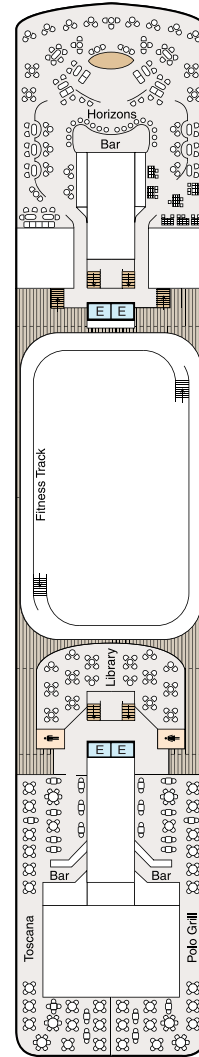

SYMBOL LEGEND

- ♣ Restrooms
- E Elevator
- 🚮 Launderette
- OV Obstructed Views
- Quad with Pullman
- ★ ★ Quad with Sofabed
- || Connecting Staterooms
- ♿ Wheelchair Accessible
- ▲ Triple with Pullman
- ★ Triple with Sofabed
- ◇ 3rd guest occupancy available upon request

STATEROOM COLOR LEGEND

- | | | | | | | | |
|----|----|-----|-----|-----|----|----|----|
| OS | VS | PH1 | PH2 | PH3 | A1 | A2 | A3 |
| B1 | B2 | C1 | C2 | D | E | F | G |

DECK 11

- Golf Putting Greens
- Shuffleboard
- Sun Deck

DECK 10

- Toscana
- Polo Grill
- Library
- Fitness Track
- Horizons

DECK 9

- Terrace Café
- Waves Grill
- Waves Bar
- Pool Deck
- Oceania@Sea
- Aquamar Spa + Vitality Center
- Fitness Center
- Salon

DECK 8

- Bridge
- Staterooms

DECK 7

- Launderette
- Staterooms

DECK 6

- Staterooms

DECK 5

- Show Lounge
- Boutiques
- Upper Hall
- Oceania Club
- Ambassador Desk
- Martinis
- Casino
- Baristas
- The Grand Bar
- The Grand Dining Room