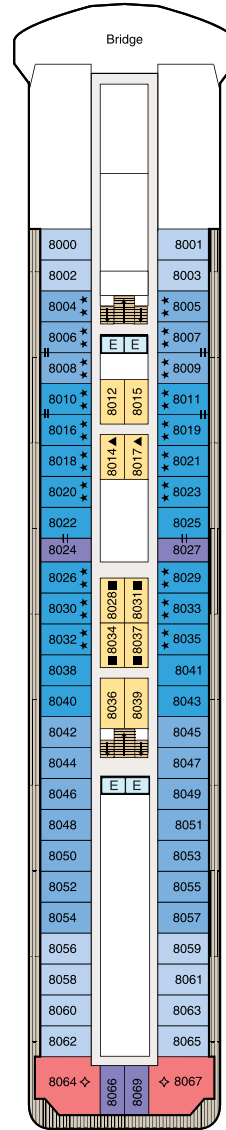

DECK 8

- Bridge
- Staterooms