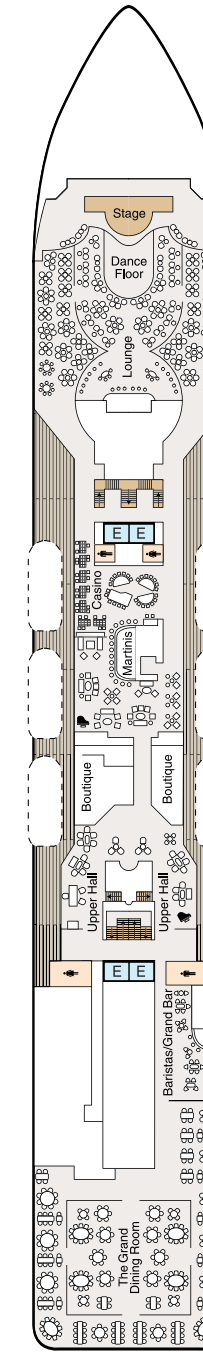

SYMBOL LEGEND

- ♣ Restrooms
- E Elevator
- 🚮 Launderette
- OV Obstructed Views
- Quad with Pullman
- ★ ★ Quad with Sofabed
- || Connecting Staterooms
- ♿ Wheelchair Accessible
- ▲ Triple with Pullman
- ★ Triple with Sofabed
- ◇ 3rd guest occupancy available upon request

STATEROOM COLOR LEGEND

- | | | | | | | | |
|----|----|-----|-----|-----|----|----|----|
| OS | VS | PH1 | PH2 | PH3 | A1 | A2 | A3 |
| B1 | B2 | C1 | C2 | D | E | F | G |

DECK 11

- Golf Putting Greens
- Shuffleboard
- Sun Deck

- Bridge
- Staterooms

DECK 7

- Launderette
- Staterooms

DECK 6

- Staterooms

DECK 5

- Show Lounge
- Boutiques
- Upper Hall
- Oceania Club
- Ambassador Desk
- Martinis
- Casino
- Baristas
- The Grand Bar
- The Grand Dining Room

DECK 4

- Reception Desk
- Reception Hall
- Destination Services
- Concierge
- Medical Center
- Staterooms

DECK 3

- Staterooms