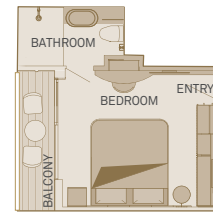

Suite Categories

Diamond Deck

RP	Royal Panorama Suite
A	Balcony Suite
PD	Deluxe Balcony Suite
RR	Royal Balcony Suite
RO	Royal Owner's Suite
RJ	Junior Balcony Suite

Sapphire Deck

C	Balcony Suite
BS	Single Balcony Suite
BD	Deluxe Balcony Suite
BJ	Junior Balcony Suite
B1J	Junior Balcony Suite

Jewel Deck

E	Standard Suite
---	----------------

Standard Suite

15m²/160ft²

E

Balcony Suite

19m²/205ft²

Including Scenic Sun Lounge

A C

Private Deluxe Balcony Suite

21m²/225ft²

Including Scenic Sun Lounge

PD BD

Royal Owner's Suite

48m²/520ft²

One bedroom suite including Scenic Sun Lounge