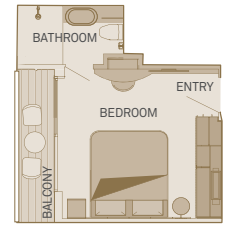

Jewel Deck

E	Standard Suite
---	----------------

Standard Suite

15m²/160ft²

E

Balcony Suite

19m²/205ft²

Including Scenic Sun Lounge

A C

Private Deluxe Balcony Suite

21m²/225ft²

Including Scenic Sun Lounge

PD BD

Royal Owner's Suite

48m²/520ft²

One bedroom suite including Scenic Sun Lounge