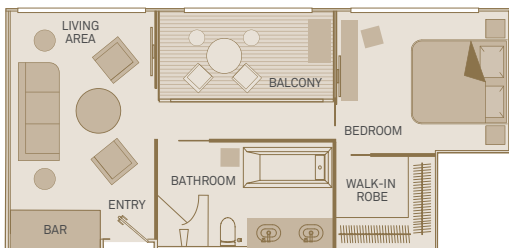

Jewel Deck

E	Standard Suite
---	----------------

Standard Suite

15m²/160ft²

E

Balcony Suite

19m²/205ft²

Including Scenic Sun Lounge

A C

Private Deluxe Balcony Suite

21m²/225ft²

Including Scenic Sun Lounge

PD BD

Royal Owner's Suite

48m²/520ft²

One bedroom suite including Scenic Sun Lounge

RO

Royal Balcony Suite

33m²/360ft²

Including Scenic Sun Lounge

RR

Royal Panorama Suite

44m²/475ft²

Including Scenic Sun Lounge