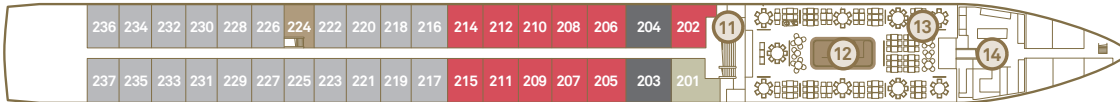

Scenic Amber

Central Europe

Reduced from 17 categories to 12

Diamond Deck: Combined A, PA & PP. Now Category A.

Sapphire Deck: Combined Category C, BA & BB. Now Category C.

Jewel Deck: Combined Category D & E. Now Category E.

Sun Deck

Diamond Deck

Sapphire Deck

Jewel Deck

Deck Plan

- ① Riverview Terrace
- ② Wheelhouse
- ③ Sun Deck
- ④ Walking Track
- ⑤ Panorama Deck
- ⑥ Portobellos Restaurant
- ⑦ River Café
- ⑧ Lounge & Bar
- ⑨ Gift Shop
- ⑩ Reception
- ⑪ Elevator
- ⑫ Crystal Dining
- ⑬ Table La Rive
- ⑭ Galley
- ⑮ Wellness Area
- ⑯ Fitness Centre
- ⑰ Vitality Pool
- ⑱ Salt Therapy Lounge

Suite Categories

Diamond Deck

RP	Royal Panorama Suite
A	Balcony Suite
PD	Deluxe Balcony Suite
RR	Royal Balcony Suite
RO	Royal Owner's Suite
RJ	Junior Balcony Suite

Sapphire Deck

C	Balcony Suite
BS	Single Balcony Suite
BD	Deluxe Balcony Suite
BJ	Junior Balcony Suite
B1J	Junior Balcony Suite

Jewel Deck

E	Standard Suite
---	----------------

Standard Suite

15m²/160ft²

E

Balcony Suite

19m²/205ft²

Including Scenic Sun Lounge