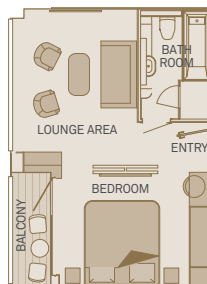

Jewel Deck

E	Standard Suite
---	----------------

Standard Suite

15m²/160ft²

E

Balcony Suite

19m²/205ft²

Including Scenic Sun Lounge

A C

Private Deluxe Balcony Suite

21m²/225ft²

Including Scenic Sun Lounge

PD BD

Royal Owner's Suite

48m²/520ft²

One bedroom suite including Scenic Sun Lounge

RO

Royal Balcony Suite

33m²/360ft²

Including Scenic Sun Lounge

RR

Royal Panorama Suite

44m²/475ft²

Including Scenic Sun Lounge