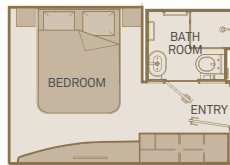

Suite Categories

Diamond Deck

RP	Royal Panorama Suite
A	Balcony Suite
PD	Deluxe Balcony Suite
RR	Royal Balcony Suite
RO	Royal Owner's Suite
RJ	Junior Balcony Suite

Sapphire Deck

C	Balcony Suite
BS	Single Balcony Suite
BD	Deluxe Balcony Suite
BJ	Junior Balcony Suite
B1J	Junior Balcony Suite

Jewel Deck

E	Standard Suite
---	----------------

Standard Suite

15m²/160ft²

E

Balcony Suite

19m²/205ft²

Including Scenic Sun Lounge

A C

Private Deluxe Balcony Suite

21m²/225ft²

Including Scenic Sun Lounge

PD BD

Royal Owner's Suite

48m²/520ft²

One bedroom suite including Scenic Sun Lounge