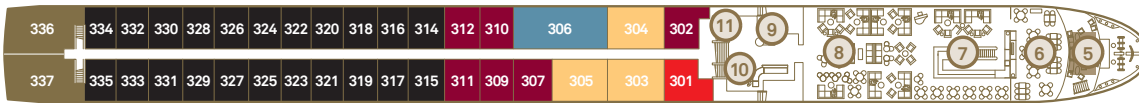

Scenic Amber

Central Europe

Reduced from 17 categories to 12

Diamond Deck: Combined A, PA & PP. Now Category A.

Sapphire Deck: Combined Category C, BA & BB. Now Category C.

Jewel Deck: Combined Category D & E. Now Category E.

Sun Deck

Diamond Deck

Sapphire Deck

Jewel Deck

Deck Plan

- ① Riverview Terrace
- ② Wheelhouse
- ③ Sun Deck
- ④ Walking Track
- ⑤ Panorama Deck
- ⑥ Portobellos Restaurant
- ⑦ River Café
- ⑧ Lounge & Bar
- ⑨ Gift Shop
- ⑩ Reception
- ⑪ Elevator
- ⑫ Crystal Dining
- ⑬ Table La Rive
- ⑭ Galley
- ⑮ Wellness Area
- ⑯ Fitness Centre
- ⑰ Vitality Pool
- ⑱ Salt Therapy Lounge

Suite Categories

Diamond Deck

RP	Royal Panorama Suite
A	Balcony Suite
PD	Deluxe Balcony Suite
RR	Royal Balcony Suite
RO	Royal Owner's Suite
RJ	Junior Balcony Suite

Sapphire Deck

C	Balcony Suite
BS	Single Balcony Suite
BD	Deluxe Balcony Suite
BJ	Junior Balcony Suite
B1J	Junior Balcony Suite

Jewel Deck

E	Standard Suite
---	----------------

Standard Suite

15m²/160ft²

E

Balcony Suite

19m²/205ft²

Including Scenic Sun Lounge