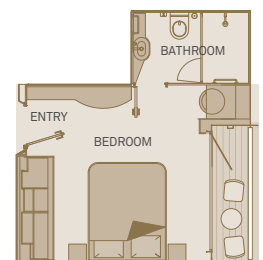

A C

Private Deluxe Balcony Suite

21m²/225ft²

Including Scenic Sun Lounge

PD BD

Royal Owner's Suite

48m²/520ft²

One bedroom suite including Scenic Sun Lounge

RO

Royal Balcony Suite

33m²/360ft²

Including Scenic Sun Lounge

RR

Royal Panorama Suite

44m²/475ft²

Including Scenic Sun Lounge

RP

Junior Suite

23m²/250ft²

Including Scenic Sun Lounge

BJ RJ B1J