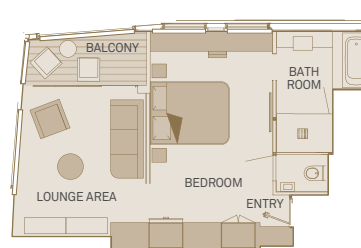

A C

Private Deluxe Balcony Suite

21m²/225ft²

Including Scenic Sun Lounge

PD BD

Royal Owner's Suite

48m²/520ft²

One bedroom suite including Scenic Sun Lounge

RO

Royal Balcony Suite

33m²/360ft²

Including Scenic Sun Lounge

RR

Royal Panorama Suite

44m²/475ft²

Including Scenic Sun Lounge

RP

Junior Suite

23m²/250ft²

Including Scenic Sun Lounge

BJ RJ B1J