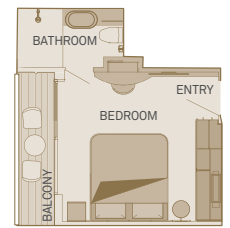

Suite Categories

Diamond Deck

RP	Royal Panorama Suite
A	Balcony Suite
PD	Deluxe Balcony Suite
RR	Royal Balcony Suite
RO	Royal Owner's Suite
RJ	Junior Balcony Suite

Sapphire Deck

C	Balcony Suite
BS	Single Balcony Suite
BD	Deluxe Balcony Suite
BJ	Junior Balcony Suite
B1J	Junior Balcony Suite

Jewel Deck

E	Standard Suite
---	----------------

Standard Suite

15m²/160ft²

E

Balcony Suite

19m²/205ft²

Including Scenic Sun Lounge

A C

Private Deluxe Balcony Suite

21m²/225ft²

Including Scenic Sun Lounge

PD BD

Royal Owner's Suite

48m²/520ft²

One bedroom suite including Scenic Sun Lounge