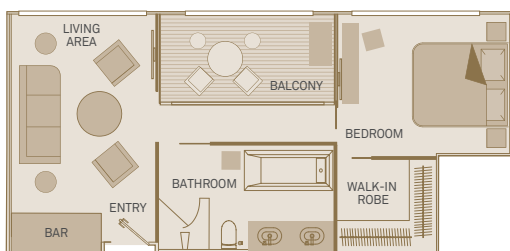

Jewel Deck

E	Standard Suite
---	----------------

Standard Suite

15m²/160ft²

E

Balcony Suite

19m²/205ft²

Including Scenic Sun Lounge

A C

Private Deluxe Balcony Suite

21m²/225ft²

Including Scenic Sun Lounge

PD BD

Royal Owner's Suite

48m²/520ft²

One bedroom suite including Scenic Sun Lounge

RO

Royal Balcony Suite

33m²/360ft²

Including Scenic Sun Lounge

RR

Royal Panorama Suite

44m²/475ft²

Including Scenic Sun Lounge