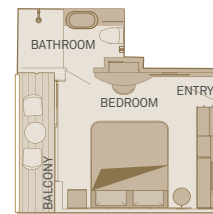

Suite Categories

Diamond Deck

RP	Royal Panorama Suite
A	Balcony Suite
PD	Deluxe Balcony Suite
RR	Royal Balcony Suite
RO	Royal Owner's Suite
RJ	Junior Balcony Suite

Sapphire Deck

C	Balcony Suite
BS	Single Balcony Suite
BD	Deluxe Balcony Suite
BJ	Junior Balcony Suite
B1J	Junior Balcony Suite

Jewel Deck

E	Standard Suite
---	----------------

Standard Suite

15m²/160ft²

E

Balcony Suite

19m²/205ft²

Including Scenic Sun Lounge

A C

Private Deluxe Balcony Suite

21m²/225ft²

Including Scenic Sun Lounge

PD BD

Royal Owner's Suite

48m²/520ft²

One bedroom suite including Scenic Sun Lounge