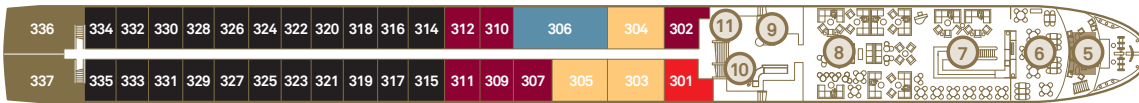

Scenic Jasper

Central Europe

Reduced from 17 categories to 12

Diamond Deck: Combined A, PA & PP. Now Category A.

Sapphire Deck: Combined Category C, BA & BB. Now Category C.

Jewel Deck: Combined Category D & E. Now Category E.

Sun Deck

Diamond Deck

Sapphire Deck

Jewel Deck

Deck Plan

- ① Riverview Terrace
- ② Wheelhouse
- ③ Sun Deck
- ④ Walking Track
- ⑤ Panorama Deck
- ⑥ Portobellos Restaurant
- ⑦ River Café
- ⑧ Lounge & Bar
- ⑨ Gift Shop
- ⑩ Reception
- ⑪ Elevator
- ⑫ Crystal Dining
- ⑬ Table La Rive
- ⑭ Galley
- ⑮ Wellness Area
- ⑯ Fitness Centre
- ⑰ Vitality Pool
- ⑱ Salt Therapy Lounge

Suite Categories

Diamond Deck

RP	Royal Panorama Suite
A	Balcony Suite
PD	Deluxe Balcony Suite
RR	Royal Balcony Suite
RO	Royal Owner's Suite
RJ	Junior Balcony Suite

Sapphire Deck

C	Balcony Suite
BS	Single Balcony Suite
BD	Deluxe Balcony Suite
BJ	Junior Balcony Suite
B1J	Junior Balcony Suite

Jewel Deck

E	Standard Suite
---	----------------

Standard Suite

15m²/160ft²

E

Balcony Suite

19m²/205ft²

Including Scenic Sun Lounge