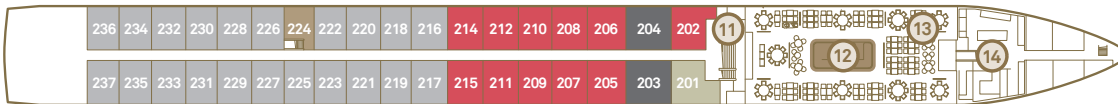

Scenic Jasper

Central Europe

Reduced from 17 categories to 12

Diamond Deck: Combined A, PA & PP. Now Category A.

Sapphire Deck: Combined Category C, BA & BB. Now Category C.

Jewel Deck: Combined Category D & E. Now Category E.

Sun Deck

Diamond Deck

Sapphire Deck

Jewel Deck

Deck Plan

- ① Riverview Terrace
- ② Wheelhouse
- ③ Sun Deck
- ④ Walking Track
- ⑤ Panorama Deck
- ⑥ Portobellos Restaurant
- ⑦ River Café
- ⑧ Lounge & Bar
- ⑨ Gift Shop
- ⑩ Reception
- ⑪ Elevator
- ⑫ Crystal Dining
- ⑬ Table La Rive
- ⑭ Galley
- ⑮ Wellness Area
- ⑯ Fitness Centre
- ⑰ Vitality Pool
- ⑱ Salt Therapy Lounge

Suite Categories

Diamond Deck

RP	Royal Panorama Suite
A	Balcony Suite
PD	Deluxe Balcony Suite
RR	Royal Balcony Suite
RO	Royal Owner's Suite
RJ	Junior Balcony Suite

Sapphire Deck

C	Balcony Suite
BS	Single Balcony Suite
BD	Deluxe Balcony Suite
BJ	Junior Balcony Suite
B1J	Junior Balcony Suite

Jewel Deck

E	Standard Suite
---	----------------

Standard Suite

15m²/160ft²

E

Balcony Suite

19m²/205ft²

Including Scenic Sun Lounge