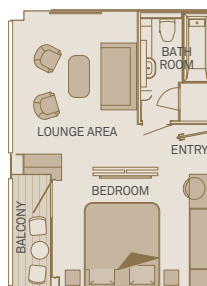

Jewel Deck

E	Standard Suite
---	----------------

Standard Suite

15m²/160ft²

E

Balcony Suite

19m²/205ft²

Including Scenic Sun Lounge

A C

Private Deluxe Balcony Suite

21m²/225ft²

Including Scenic Sun Lounge

PD BD

Royal Owner's Suite

48m²/520ft²

One bedroom suite including Scenic Sun Lounge

RO

Royal Balcony Suite

33m²/360ft²

Including Scenic Sun Lounge

RR

Royal Panorama Suite

44m²/475ft²

Including Scenic Sun Lounge