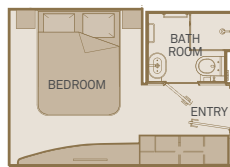

Suite Categories

Diamond Deck

RP	Royal Panorama Suite
A	Balcony Suite
PD	Deluxe Balcony Suite
RR	Royal Balcony Suite
RO	Royal Owner's Suite
RJ	Junior Balcony Suite

Sapphire Deck

C	Balcony Suite
BS	Single Balcony Suite
BD	Deluxe Balcony Suite
BJ	Junior Balcony Suite
B1J	Junior Balcony Suite

Jewel Deck

E	Standard Suite
---	----------------

Standard Suite

15m²/160ft²

E

Balcony Suite

19m²/205ft²

Including Scenic Sun Lounge

A C

Private Deluxe Balcony Suite

21m²/225ft²

Including Scenic Sun Lounge

PD BD

Royal Owner's Suite

48m²/520ft²

One bedroom suite including Scenic Sun Lounge