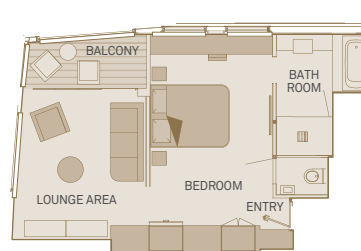

Jewel Deck

E	Standard Suite
---	----------------

Standard Suite

15m²/160ft²

E

Balcony Suite

19m²/205ft²

Including Scenic Sun Lounge

A C

Private Deluxe Balcony Suite

21m²/225ft²

Including Scenic Sun Lounge

PD BD

Royal Owner's Suite

48m²/520ft²

One bedroom suite including Scenic Sun Lounge

RO

Royal Balcony Suite

33m²/360ft²

Including Scenic Sun Lounge

RR

Royal Panorama Suite

44m²/475ft²

Including Scenic Sun Lounge

RP

Junior Suite

23m²/250ft²

Including Scenic Sun Lounge

BJ RJ B1J