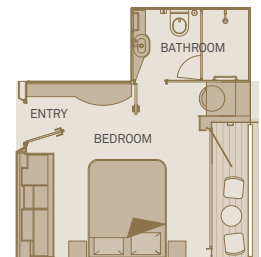

A C

Private Deluxe Balcony Suite

21m²/225ft²

Including Scenic Sun Lounge

PD BD

Royal Owner's Suite

48m²/520ft²

One bedroom suite including Scenic Sun Lounge

RO

Royal Balcony Suite

33m²/360ft²

Including Scenic Sun Lounge

RR

Royal Panorama Suite

44m²/475ft²

Including Scenic Sun Lounge

RP

Junior Suite

23m²/250ft²

Including Scenic Sun Lounge

BJ RJ B1J