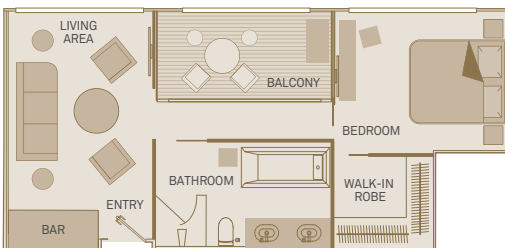

Jewel Deck

E	Standard Suite
---	----------------

Standard Suite

15m²/160ft²

E

Balcony Suite

19m²/205ft²

Including Scenic Sun Lounge

A C

Private Deluxe Balcony Suite

21m²/225ft²

Including Scenic Sun Lounge

PD BD

Royal Owner's Suite

48m²/520ft²

One bedroom suite including Scenic Sun Lounge

RO

Royal Balcony Suite

33m²/360ft²

Including Scenic Sun Lounge

RR

Royal Panorama Suite

44m²/475ft²

Including Scenic Sun Lounge