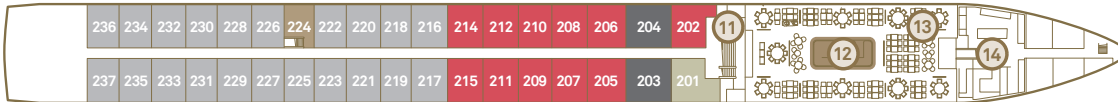

Scenic Opal

Central Europe

Reduced from 17 categories to 12

Diamond Deck: Combined A, PA & PP. Now Category A.

Sapphire Deck: Combined Category C, BA & BB. Now Category C.

Jewel Deck: Combined Category D & E. Now Category E.

Sun Deck

Diamond Deck

Sapphire Deck

Jewel Deck

Deck Plan

- ① Riverview Terrace
- ② Wheelhouse
- ③ Sun Deck
- ④ Walking Track
- ⑤ Panorama Deck
- ⑥ Portobellos Restaurant
- ⑦ River Café
- ⑧ Lounge & Bar
- ⑨ Gift Shop
- ⑩ Reception
- ⑪ Elevator
- ⑫ Crystal Dining
- ⑬ Table La Rive
- ⑭ Galley
- ⑮ Wellness Area
- ⑯ Fitness Centre
- ⑰ Vitality Pool
- ⑱ Salt Therapy Lounge

Suite Categories

Diamond Deck

RP	Royal Panorama Suite
A	Balcony Suite
PD	Deluxe Balcony Suite
RR	Royal Balcony Suite
RO	Royal Owner's Suite
RJ	Junior Balcony Suite

Sapphire Deck

C	Balcony Suite
BS	Single Balcony Suite
BD	Deluxe Balcony Suite
BJ	Junior Balcony Suite
B1J	Junior Balcony Suite

Jewel Deck

E	Standard Suite
---	----------------

Standard Suite

15m²/160ft²

E

Balcony Suite

19m²/205ft²

Including Scenic Sun Lounge