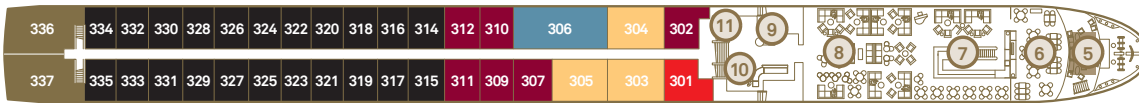

Scenic Opal

Central Europe

Reduced from 17 categories to 12

Diamond Deck: Combined A, PA & PP. Now Category A.

Sapphire Deck: Combined Category C, BA & BB. Now Category C.

Jewel Deck: Combined Category D & E. Now Category E.

Sun Deck

Diamond Deck

Sapphire Deck

Jewel Deck

Deck Plan

- ① Riverview Terrace
- ② Wheelhouse
- ③ Sun Deck
- ④ Walking Track
- ⑤ Panorama Deck
- ⑥ Portobellos Restaurant
- ⑦ River Café
- ⑧ Lounge & Bar
- ⑨ Gift Shop
- ⑩ Reception
- ⑪ Elevator
- ⑫ Crystal Dining
- ⑬ Table La Rive
- ⑭ Galley
- ⑮ Wellness Area
- ⑯ Fitness Centre
- ⑰ Vitality Pool
- ⑱ Salt Therapy Lounge

Suite Categories

Diamond Deck

RP	Royal Panorama Suite
A	Balcony Suite
PD	Deluxe Balcony Suite
RR	Royal Balcony Suite
RO	Royal Owner's Suite
RJ	Junior Balcony Suite

Sapphire Deck

C	Balcony Suite
BS	Single Balcony Suite
BD	Deluxe Balcony Suite
BJ	Junior Balcony Suite
B1J	Junior Balcony Suite

Jewel Deck

E	Standard Suite
---	----------------

Standard Suite

15m²/160ft²

E

Balcony Suite

19m²/205ft²

Including Scenic Sun Lounge