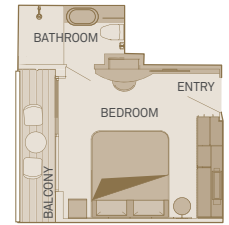

Jewel Deck

E	Standard Suite
---	----------------

Standard Suite

15m²/160ft²

E

Balcony Suite

19m²/205ft²

Including Scenic Sun Lounge

A C

Private Deluxe Balcony Suite

21m²/225ft²

Including Scenic Sun Lounge

PD BD

Royal Owner's Suite

48m²/520ft²

One bedroom suite including Scenic Sun Lounge