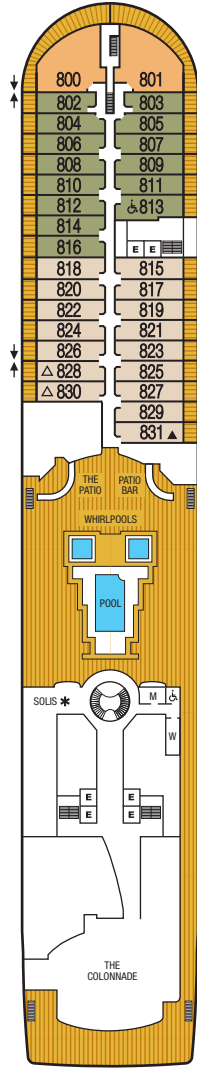

Seabourn Odyssey Seabourn Sojourn Seabourn Quest

DECK PLANS

DECK 10

DECK 8

SUITE CATEGORIES

- GRWG Grand Wintergarden Suite
- WG Wintergarden Suite
- GRSS Grand Signature Suite
- SS Signature Suite
- O2 Owner's Suite
- O1 Owner's Suite
- PS Penthouse Spa Suite
- PH Penthouse Suite
- V4 Veranda Suite
- V3 Veranda Suite
- V2 Veranda Suite
- V1 Veranda Suite
- A1 Ocean View Suite
- A Ocean View Suite

Wheelchair Accessible Suites
Suites 408, 519, 619, 635, 715, 813 & 913 are wheelchair accessible—roll-in shower only, wheelchair-accessible doorways. Suite 635 also has a tub.

♣ Suites 600 and 601 are subject to noise when anchoring and the veranda railings are part metal and part glass from floor to teak rail.

△ Suite 828 third guest capacity for Seabourn Sojourn only

△ Suite 830 third guest capacity for Seabourn Odyssey and Seabourn Quest only

▲ Third Guest Capacity Suite

■ Elevator

▣ Self Service Launderette

◆ Suites 502–507 and 745–746 have smaller verandas

□ Suite 1025 has a partially obstructed veranda view

❖ The veranda railings on Deck 5 are part metal and part glass from floor to teak rail

❖ Suites 1090, 1091, 1092, & 1093 are only accessible via a staircase

* Solis is on board Seabourn Quest and Seabourn Sojourn. Seabourn Odyssey has The Grill by Thomas Keller.

Deck plan shown is for illustration purposes. Seabourn reserves the right to make amendments and changes.