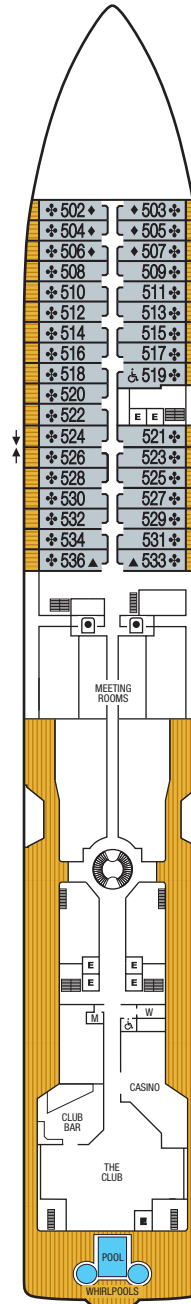

Seabourn Odyssey Seabourn Sojourn Seabourn Quest

DECK PLANS

DECK 10

DECK 5

SUITE CATEGORIES

- GRWG Grand Wintergarden Suite
- WG Wintergarden Suite
- GRSS Grand Signature Suite
- SS Signature Suite
- O2 Owner's Suite
- O1 Owner's Suite
- PS Penthouse Spa Suite
- PH Penthouse Suite
- V4 Veranda Suite
- V3 Veranda Suite
- V2 Veranda Suite
- V1 Veranda Suite
- A1 Ocean View Suite
- A Ocean View Suite

Wheelchair Accessible Suites
Suites 408, 519, 619, 635, 715, 813 & 913 are wheelchair accessible—roll-in shower only, wheelchair-accessible doorways. Suite 635 also has a tub.

♣ Suites 600 and 601 are subject to noise when anchoring and the veranda railings are part metal and part glass from floor to teak rail.

△ Suite 828 third guest capacity for Seabourn Sojourn only

△ Suite 830 third guest capacity for Seabourn Odyssey and Seabourn Quest only

▲ Third Guest Capacity Suite

■ Elevator

▣ Self Service Launderette

◆ Suites 502–507 and 745–746 have smaller verandas

□ Suite 1025 has a partially obstructed veranda view

❖ The veranda railings on Deck 5 are part metal and part glass from floor to teak rail

❖ Suites 1090, 1091, 1092, & 1093 are only accessible via a staircase

* Solis is on board Seabourn Quest and Seabourn Sojourn. Seabourn Odyssey has The Grill by Thomas Keller.

Deck plan shown is for illustration purposes. Seabourn reserves the right to make amendments and changes.