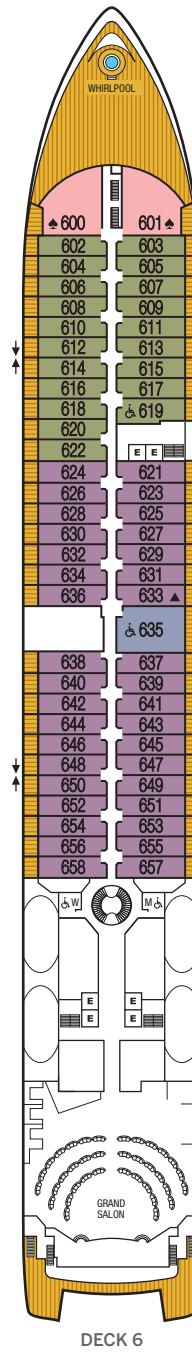

Seabourn Odyssey Seabourn Sojourn Seabourn Quest

DECK PLANS

DECK 10

DECK 6

SUITE CATEGORIES

- GRWG Grand Wintergarden Suite
- WG Wintergarden Suite
- GRSS Grand Signature Suite
- SS Signature Suite
- O2 Owner's Suite
- O1 Owner's Suite
- PS Penthouse Spa Suite
- PH Penthouse Suite
- V4 Veranda Suite
- V3 Veranda Suite
- V2 Veranda Suite
- V1 Veranda Suite
- A1 Ocean View Suite
- A Ocean View Suite

Wheelchair Accessible Suites
Suites 408, 519, 619, 635, 715, 813 & 913 are wheelchair accessible—roll-in shower only, wheelchair-accessible doorways. Suite 635 also has a tub.

♣ Suites 600 and 601 are subject to noise when anchoring and the veranda railings are part metal and part glass from floor to teak rail.

△ Suite 828 third guest capacity for Seabourn Sojourn only

△ Suite 830 third guest capacity for Seabourn Odyssey and Seabourn Quest only

▲ Third Guest Capacity Suite

■ Elevator

▣ Self Service Launderette

◆ Suites 502–507 and 745–746 have smaller verandas

□ Suite 1025 has a partially obstructed veranda view

❖ The veranda railings on Deck 5 are part metal and part glass from floor to teak rail

❖ Suites 1090, 1091, 1092, & 1093 are only accessible via a staircase

* Solis is on board Seabourn Quest and Seabourn Sojourn. Seabourn Odyssey has The Grill by Thomas Keller.

Deck plan shown is for illustration purposes. Seabourn reserves the right to make amendments and changes.