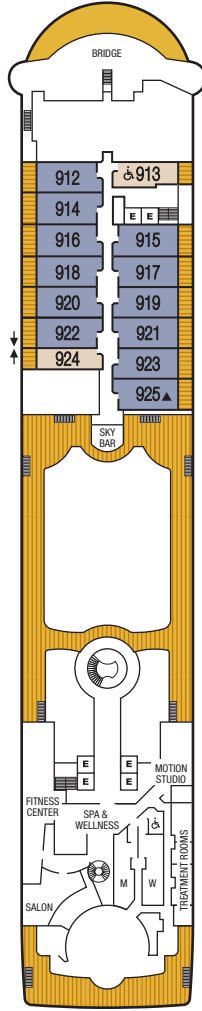

Seabourn Odyssey Seabourn Sojourn Seabourn Quest

DECK PLANS

DECK 10

DECK 9

SUITE CATEGORIES

- GRWG Grand Wintergarden Suite
- WG Wintergarden Suite
- GRSS Grand Signature Suite
- SS Signature Suite
- O2 Owner's Suite
- O1 Owner's Suite
- PS Penthouse Spa Suite
- PH Penthouse Suite
- V4 Veranda Suite
- V3 Veranda Suite
- V2 Veranda Suite
- V1 Veranda Suite
- A1 Ocean View Suite
- A Ocean View Suite

Wheelchair Accessible Suites
Suites 408, 519, 619, 635, 715, 813 & 913 are wheelchair accessible—roll-in shower only, wheelchair-accessible doorways. Suite 635 also has a tub.

♣ Suites 600 and 601 are subject to noise when anchoring and the veranda railings are part metal and part glass from floor to teak rail.

△ Suite 828 third guest capacity for Seabourn Sojourn only

△ Suite 830 third guest capacity for Seabourn Odyssey and Seabourn Quest only

▲ Third Guest Capacity Suite

■ Elevator

▣ Self Service Launderette

◆ Suites 502–507 and 745–746 have smaller verandas

□ Suite 1025 has a partially obstructed veranda view

❖ The veranda railings on Deck 5 are part metal and part glass from floor to teak rail

❖ Suites 1090, 1091, 1092, & 1093 are only accessible via a staircase

* Solis is on board Seabourn Quest and Seabourn Sojourn. Seabourn Odyssey has The Grill by Thomas Keller.

Deck plan shown is for illustration purposes. Seabourn reserves the right to make amendments and changes.