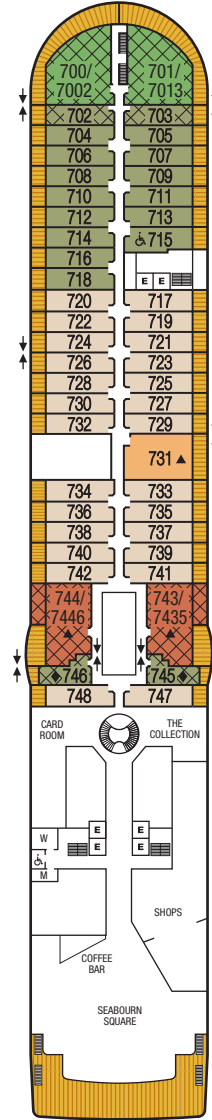

Seabourn Odyssey Seabourn Sojourn Seabourn Quest

DECK PLANS

DECK 10

DECK 7

SUITE CATEGORIES

- GRWG Grand Wintergarden Suite
- WG Wintergarden Suite
- GRSS Grand Signature Suite
- SS Signature Suite
- O2 Owner's Suite
- O1 Owner's Suite
- PS Penthouse Spa Suite
- PH Penthouse Suite
- V4 Veranda Suite
- V3 Veranda Suite
- V2 Veranda Suite
- V1 Veranda Suite
- A1 Ocean View Suite
- A Ocean View Suite

Wheelchair Accessible Suites
Suites 408, 519, 619, 635, 715, 813 & 913 are wheelchair accessible—roll-in shower only, wheelchair-accessible doorways. Suite 635 also has a tub.

♣ Suites 600 and 601 are subject to noise when anchoring and the veranda railings are part metal and part glass from floor to teak rail.

△ Suite 828 third guest capacity for Seabourn Sojourn only

△ Suite 830 third guest capacity for Seabourn Odyssey and Seabourn Quest only

▲ Third Guest Capacity Suite

■ Elevator

▣ Self Service Launderette

◆ Suites 502–507 and 745–746 have smaller verandas

□ Suite 1025 has a partially obstructed veranda view

❖ The veranda railings on Deck 5 are part metal and part glass from floor to teak rail

❖ Suites 1090, 1091, 1092, & 1093 are only accessible via a staircase

* Solis is on board Seabourn Quest and Seabourn Sojourn. Seabourn Odyssey has The Grill by Thomas Keller.

Deck plan shown is for illustration purposes. Seabourn reserves the right to make amendments and changes.