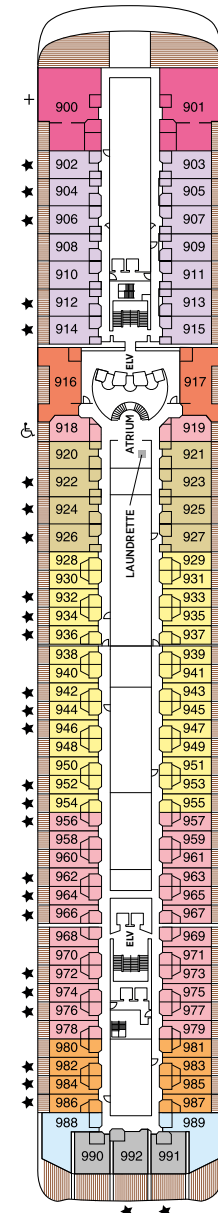

Seven Seas Mariner® DECK PLANS

- ★ Bathroom features a glass-enclosed shower instead of bathtub
- ♿ Wheelchair accessible suites 828, 829, 918, 919, 1012 and 1013 have shower stall instead of bathtub
- + 2-bedroom suite accommodates up to 6 guests (Up to one rollaway bed can be added to most suites, please inquire at time of booking)
- Convertible sofa bed

- SG SIGNATURE SUITE
- GS GRAND SUITE
- MN MARINER SUITE
- SS SEVEN SEAS SUITE
- HS HORIZON VIEW SUITE
- A PENTHOUSE SUITE
- B PENTHOUSE SUITE
- C PENTHOUSE SUITE
- D CONCIERGE SUITE
- E CONCIERGE SUITE
- F DELUXE VERANDA SUITE
- G DELUXE VERANDA SUITE
- H DELUXE VERANDA SUITE

OVERALL LENGTH . . . . . 709 ft.
BEAM (WIDTH) . . . . . 93 ft.
DRAFT . . . . . 21 ft.
SUITES 350
GUESTS 700
CREW 459
GUEST DECKS 8
GROSS TONNAGE 48,075
CRUISING SPEED . . . . . 20 Knots
SHIP'S REGISTRY . . . . . Bahamas

- COMPASS ROSE
- CONSTELLATION THEATER (LOWER)
- CRUISE SALES
- DESTINATION SERVICES
- MARINER LOUNGE
- PRIME 7
- RECEPTION & CONCIERGE

- BOUTIQUE
- CARD & CONFERENCE ROOMS
- CHARTREUSE
- COFFEE CONNECTION
- CONNOISSEUR CLUB
- CONSTELLATION THEATER (UPPER)
- THE GARDEN PROMENADE
- HORIZON LOUNGE
- LIBRARY / CLUB.COM
- STARS NIGHTCLUB

- AEROBICS
- BEAUTY SALON
- BOUTIQUE
- THE CASINO
- FITNESS CENTER
- SAUNAS
- SERENE SPA & WELLNESS®

DECK 9

- ICE CREAM BAR
- LA VERANDA
- POOL BAR
- POOL DECK
- POOL GRILL
- SETTE MARI

- BOCCO COURT
- GOLF NETS
- JOGGING TRACK
- OBSERVATION LOUNGE
- PADDLE TENNIS COURT
- PUTTING GREEN
- SHUFFLEBOARD
- SPORTS DECK