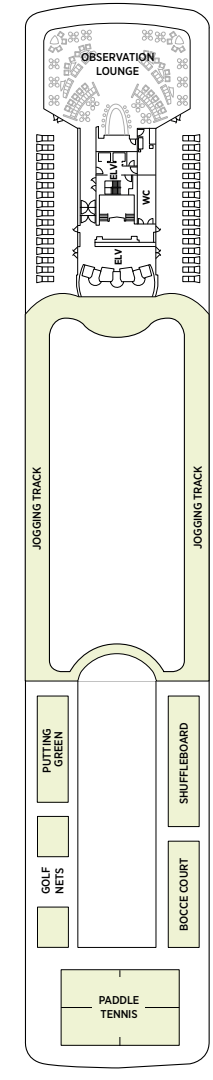

# Seven Seas Mariner® DECK PLANS

- ★ Bathroom features a glass-enclosed shower instead of bathtub
- ♿ Wheelchair accessible suites 828, 829, 918, 919, 1012 and 1013 have shower stall instead of bathtub
- + 2-bedroom suite accommodates up to 6 guests (Up to one rollaway bed can be added to most suites, please inquire at time of booking)
- Convertible sofa bed

OVERALL LENGTH . . . . . 709 ft.  
 BEAM (WIDTH) . . . . . 93 ft.  
 DRAFT . . . . . 21 ft.  
 SUITES . . . . . 350  
 GUESTS . . . . . 700  
 CREW . . . . . 459  
 GUEST DECKS . . . . . 8  
 GROSS TONNAGE . . . . . 48,075  
 CRUISING SPEED . . . . . 20 Knots  
 SHIP'S REGISTRY . . . . . Bahamas

DECK 5

- COMPASS ROSE
- CONSTELLATION THEATER (LOWER)
- CRUISE SALES
- DESTINATION SERVICES
- MARINER LOUNGE
- PRIME 7
- RECEPTION & CONCIERGE

DECK 6

- BOUTIQUE
- CARD & CONFERENCE ROOMS
- CHARTREUSE
- COFFEE CONNECTION
- CONNOISSEUR CLUB
- CONSTELLATION THEATER (UPPER)
- THE GARDEN PROMENADE
- HORIZON LOUNGE
- LIBRARY / CLUB.COM
- STARS NIGHTCLUB

DECK 7

- AEROBICS
- BEAUTY SALON
- BOUTIQUE
- THE CASINO
- FITNESS CENTER
- SAUNAS
- SERENE SPA & WELLNESS®

DECK 8

DECK 9

DECK 10

DECK 11

- ICE CREAM BAR
- LA VERANDA
- POOL BAR
- POOL DECK
- POOL GRILL
- SETTE MARI