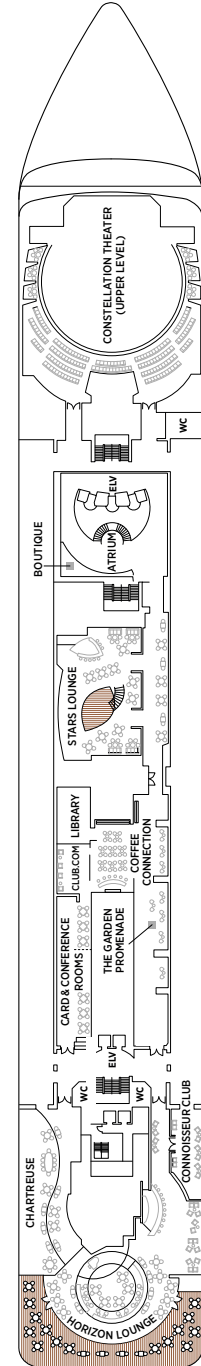

# Seven Seas Mariner® DECK PLANS

- ★ Bathroom features a glass-enclosed shower instead of bathtub
- ♿ Wheelchair accessible suites 828, 829, 918, 919, 1012 and 1013 have shower stall instead of bathtub
- + 2-bedroom suite accommodates up to 6 guests (Up to one rollaway bed can be added to most suites, please inquire at time of booking)
- Convertible sofa bed

- SG SIGNATURE SUITE
- GS GRAND SUITE
- MN MARINER SUITE
- SS SEVEN SEAS SUITE
- HS HORIZON VIEW SUITE
- A PENTHOUSE SUITE
- B PENTHOUSE SUITE
- C PENTHOUSE SUITE
- D CONCIERGE SUITE
- E CONCIERGE SUITE
- F DELUXE VERANDA SUITE
- G DELUXE VERANDA SUITE
- H DELUXE VERANDA SUITE

OVERALL LENGTH . . . . . 709 ft.  
 BEAM (WIDTH) . . . . . 93 ft.  
 DRAFT . . . . . 21 ft.  
 SUITES . . . . . 350  
 GUESTS . . . . . 700  
 CREW . . . . . 459  
 GUEST DECKS . . . . . 8  
 GROSS TONNAGE . . . . . 48,075  
 CRUISING SPEED . . . . . 20 Knots  
 SHIP'S REGISTRY . . . . . Bahamas

DECK 5

- COMPASS ROSE
- CONSTELLATION THEATER (LOWER)
- CRUISE SALES
- DESTINATION SERVICES
- MARINER LOUNGE
- PRIME 7
- RECEPTION & CONCIERGE

DECK 6

- BOUTIQUE
- CARD & CONFERENCE ROOMS
- CHARTREUSE
- COFFEE CONNECTION
- CONNOISSEUR CLUB
- CONSTELLATION THEATER (UPPER)
- THE GARDEN PROMENADE
- HORIZON LOUNGE
- LIBRARY / CLUB.COM
- STARS NIGHTCLUB