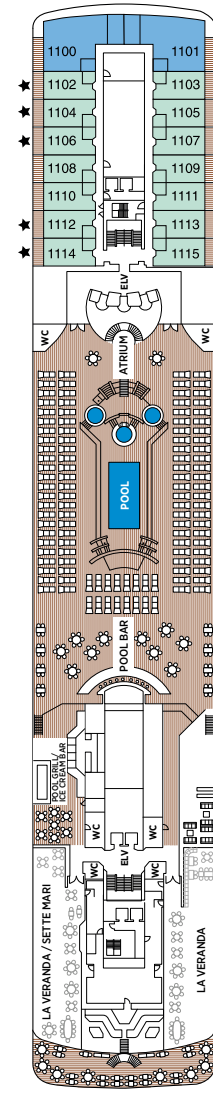

DECK 11

- ICE CREAM BAR
- LA VERANDA
- POOL BAR
- POOL DECK
- POOL GRILL
- SETTE MARI