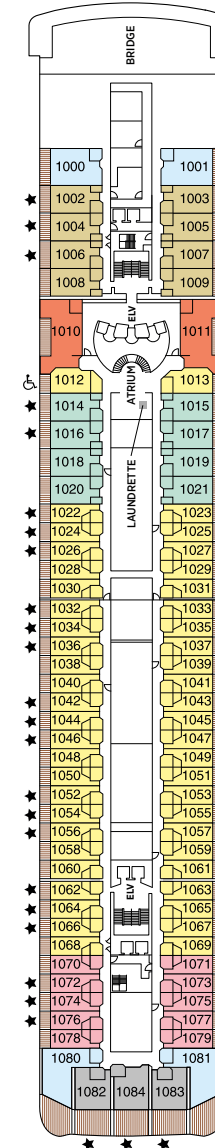

Seven Seas Mariner® DECK PLANS

- ★ Bathroom features a glass-enclosed shower instead of bathtub
- ♿ Wheelchair accessible suites 828, 829, 918, 919, 1012 and 1013 have shower stall instead of bathtub
- + 2-bedroom suite accommodates up to 6 guests (Up to one rollaway bed can be added to most suites, please inquire at time of booking)
- Convertible sofa bed

- SG SIGNATURE SUITE
- GS GRAND SUITE
- MN MARINER SUITE
- SS SEVEN SEAS SUITE
- HS HORIZON VIEW SUITE
- A PENTHOUSE SUITE
- B PENTHOUSE SUITE
- C PENTHOUSE SUITE
- D CONCIERGE SUITE
- E CONCIERGE SUITE
- F DELUXE VERANDA SUITE
- G DELUXE VERANDA SUITE
- H DELUXE VERANDA SUITE

OVERALL LENGTH . . . . . 709 ft.
BEAM (WIDTH) . . . . . 93 ft.
DRAFT . . . . . 21 ft.
SUITES 350
GUESTS 700
CREW 459
GUEST DECKS 8
GROSS TONNAGE 48,075
CRUISING SPEED . . . . . 20 Knots
SHIP'S REGISTRY . . . . . Bahamas

- COMPASS ROSE
- CONSTELLATION THEATER (LOWER)
- CRUISE SALES
- DESTINATION SERVICES
- MARINER LOUNGE
- PRIME 7
- RECEPTION & CONCIERGE

- BOUTIQUE
- CARD & CONFERENCE ROOMS
- CHARTREUSE
- COFFEE CONNECTION
- CONNOISSEUR CLUB
- CONSTELLATION THEATER (UPPER)
- THE GARDEN PROMENADE
- HORIZON LOUNGE
- LIBRARY / CLUB.COM
- STARS NIGHTCLUB

- AEROBICS
- BEAUTY SALON
- BOUTIQUE
- THE CASINO
- FITNESS CENTER
- SAUNAS
- SERENE SPA & WELLNESS®

DECK 10

- ICE CREAM BAR
- LA VERANDA
- POOL BAR
- POOL DECK
- POOL GRILL
- SETTE MARI

- BOCCO COURT
- GOLF NETS
- JOGGING TRACK
- OBSERVATION LOUNGE
- PADDLE TENNIS COURT
- PUTTING GREEN
- SHUFFLEBOARD
- SPORTS DECK