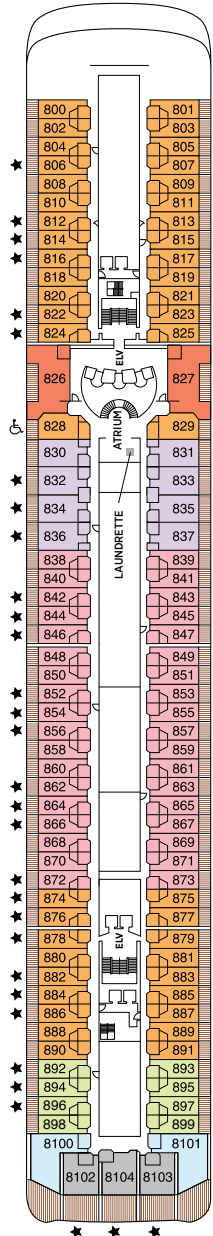

Seven Seas Mariner® DECK PLANS

- ★ Bathroom features a glass-enclosed shower instead of bathtub
- ♿ Wheelchair accessible suites 828, 829, 918, 919, 1012 and 1013 have shower stall instead of bathtub
- + 2-bedroom suite accommodates up to 6 guests (Up to one rollaway bed can be added to most suites, please inquire at time of booking)
- Convertible sofa bed

- SG SIGNATURE SUITE
- GS GRAND SUITE
- MN MARINER SUITE
- SS SEVEN SEAS SUITE
- HS HORIZON VIEW SUITE
- A PENTHOUSE SUITE
- B PENTHOUSE SUITE
- C PENTHOUSE SUITE
- D CONCIERGE SUITE
- E CONCIERGE SUITE
- F DELUXE VERANDA SUITE
- G DELUXE VERANDA SUITE
- H DELUXE VERANDA SUITE

OVERALL LENGTH . . . . . 709 ft.
BEAM (WIDTH) . . . . . 93 ft.
DRAFT . . . . . 21 ft.
SUITES 350
GUESTS 700
CREW 459
GUEST DECKS 8
GROSS TONNAGE 48,075
CRUISING SPEED . . . . . 20 Knots
SHIP'S REGISTRY . . . . . Bahamas

- COMPASS ROSE
- CONSTELLATION THEATER (LOWER)
- CRUISE SALES
- DESTINATION SERVICES
- MARINER LOUNGE
- PRIME 7
- RECEPTION & CONCIERGE

- BOUTIQUE
- CARD & CONFERENCE ROOMS
- CHARTREUSE
- COFFEE CONNECTION
- CONNOISSEUR CLUB
- CONSTELLATION THEATER (UPPER)
- THE GARDEN PROMENADE
- HORIZON LOUNGE
- LIBRARY / CLUB.COM
- STARS NIGHTCLUB

- AEROBICS
- BEAUTY SALON
- BOUTIQUE
- THE CASINO
- FITNESS CENTER
- SAUNAS
- SERENE SPA & WELLNESS®

DECK 8

- ICE CREAM BAR
- LA VERANDA
- POOL BAR
- POOL DECK
- POOL GRILL
- SETTE MARI

- BOCCO COURT
- GOLF NETS
- JOGGING TRACK
- OBSERVATION LOUNGE
- PADDLE TENNIS COURT
- PUTTING GREEN
- SHUFFLEBOARD
- SPORTS DECK