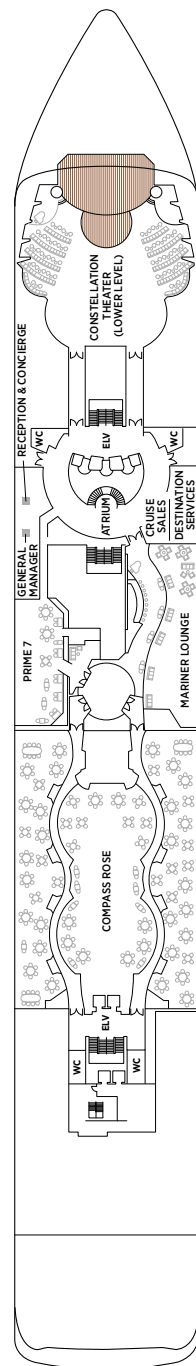

# Seven Seas Mariner® DECK PLANS

- ★ Bathroom features a glass-enclosed shower instead of bathtub
- ♿ Wheelchair accessible suites 828, 829, 918, 919, 1012 and 1013 have shower stall instead of bathtub
- + 2-bedroom suite accommodates up to 6 guests (Up to one rollaway bed can be added to most suites, please inquire at time of booking)
- Convertible sofa bed

- SG SIGNATURE SUITE
- GS GRAND SUITE
- MN MARINER SUITE
- SS SEVEN SEAS SUITE
- HS HORIZON VIEW SUITE
- A PENTHOUSE SUITE
- B PENTHOUSE SUITE
- C PENTHOUSE SUITE
- D CONCIERGE SUITE
- E CONCIERGE SUITE
- F DELUXE VERANDA SUITE
- G DELUXE VERANDA SUITE
- H DELUXE VERANDA SUITE

OVERALL LENGTH . . . . . 709 ft.  
 BEAM (WIDTH) . . . . . 93 ft.  
 DRAFT . . . . . 21 ft.  
 SUITES . . . . . 350  
 GUESTS . . . . . 700  
 CREW . . . . . 459  
 GUEST DECKS . . . . . 8  
 GROSS TONNAGE . . . . . 48,075  
 CRUISING SPEED . . . . . 20 Knots  
 SHIP'S REGISTRY . . . . . Bahamas

DECK 5

- COMPASS ROSE
- CONSTELLATION THEATER (LOWER)
- CRUISE SALES
- DESTINATION SERVICES
- MARINER LOUNGE
- PRIME 7
- RECEPTION & CONCIERGE

DECK 6

- BOUTIQUE
- CARD & CONFERENCE ROOMS
- CHARTREUSE
- COFFEE CONNECTION
- CONNOISSEUR CLUB
- CONSTELLATION THEATER (UPPER)
- THE GARDEN PROMENADE
- HORIZON LOUNGE
- LIBRARY / CLUB.COM
- STARS NIGHTCLUB