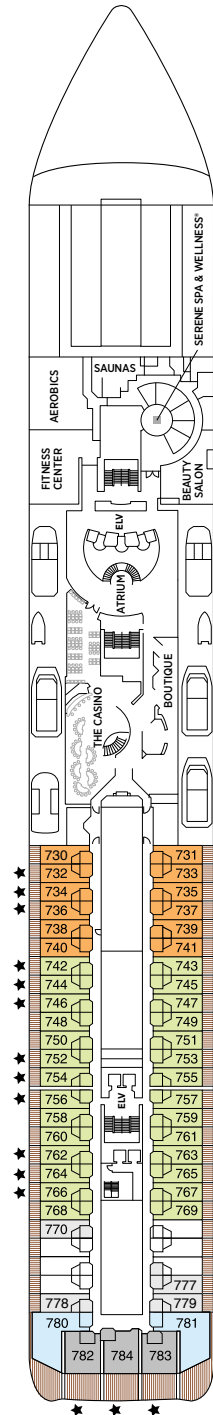

# Seven Seas Mariner® DECK PLANS

- ★ Bathroom features a glass-enclosed shower instead of bathtub
- ♿ Wheelchair accessible suites 828, 829, 918, 919, 1012 and 1013 have shower stall instead of bathtub
- + 2-bedroom suite accommodates up to 6 guests (Up to one rollaway bed can be added to most suites, please inquire at time of booking)
- Convertible sofa bed

- SG SIGNATURE SUITE
- GS GRAND SUITE
- MN MARINER SUITE
- SS SEVEN SEAS SUITE
- HS HORIZON VIEW SUITE
- A PENTHOUSE SUITE
- B PENTHOUSE SUITE
- C PENTHOUSE SUITE
- D CONCIERGE SUITE
- E CONCIERGE SUITE
- F DELUXE VERANDA SUITE
- G DELUXE VERANDA SUITE
- H DELUXE VERANDA SUITE

OVERALL LENGTH . . . . . 709 ft.  
 BEAM (WIDTH) . . . . . 93 ft.  
 DRAFT . . . . . 21 ft.  
 SUITES . . . . . 350  
 GUESTS . . . . . 700  
 CREW . . . . . 459  
 GUEST DECKS . . . . . 8  
 GROSS TONNAGE . . . . . 48,075  
 CRUISING SPEED . . . . . 20 Knots  
 SHIP'S REGISTRY . . . . . Bahamas

DECK 5

- COMPASS ROSE
- CONSTELLATION THEATER (LOWER)
- CRUISE SALES
- DESTINATION SERVICES
- MARINER LOUNGE
- PRIME 7
- RECEPTION & CONCIERGE

DECK 6

- BOUTIQUE
- CARD & CONFERENCE ROOMS
- CHARTREUSE
- COFFEE CONNECTION
- CONNOISSEUR CLUB
- CONSTELLATION THEATER (UPPER)
- THE GARDEN PROMENADE
- HORIZON LOUNGE
- LIBRARY / CLUB.COM
- STARS NIGHTCLUB