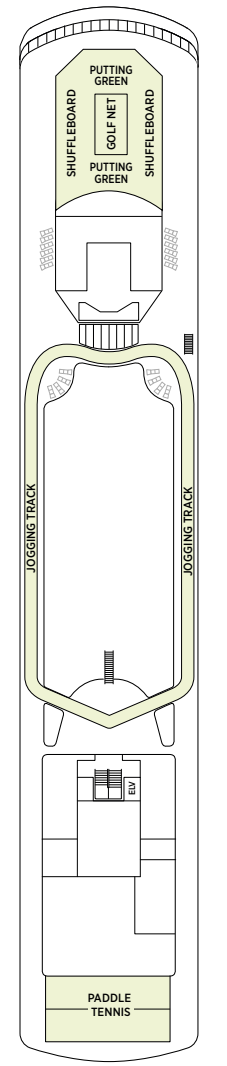

DECK 12

- GOLF NET
- JOGGING TRACK
- PADDLE TENNIS COURT
- PUTTING GREEN
- SHUFFLEBOARD
- SPORTS DECK