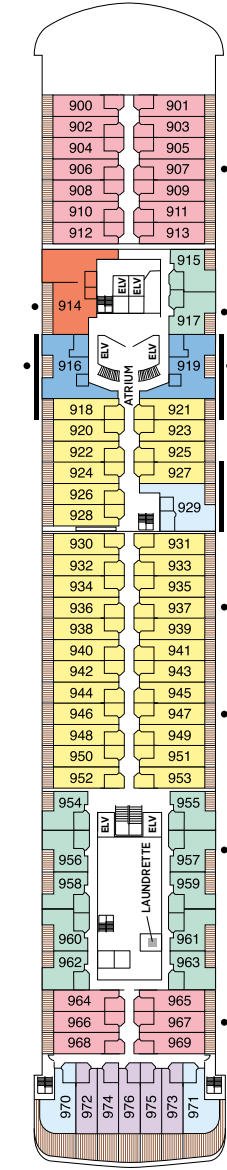

Seven Seas Voyager® DECK PLANS

+ 2-bedroom suite accommodates up to 6 guests (Up to one rollaway bed can be added to most suites, please inquire at time booking)

♿ Wheelchair accessible suites 761, 762, 859 and 860 have shower stall instead of bathtub

— Connecting suites

● Convertible sofa bed

- SG SIGNATURE SUITE
- GS GRAND SUITE
- VS VOYAGER SUITE
- SS SEVEN SEAS SUITE
- A PENTHOUSE SUITE
- B PENTHOUSE SUITE

- C PENTHOUSE SUITE
- D CONCIERGE SUITE
- E CONCIERGE SUITE
- F DELUXE VERANDA SUITE
- G DELUXE VERANDA SUITE
- H DELUXE VERANDA SUITE

OVERALL LENGTH . . . . . 670 ft.
BEAM (WIDTH) . . . . . 94.5 ft.
DRAFT . . . . . 23 ft.
SUITES 349
GUESTS 698
CREW 455
GUEST DECKS 9
GROSS TONNAGE 42,363
CRUISING SPEED . . . . . 20 Knots
SHIP'S REGISTRY . . . . . Bahamas

- CARD & CONFERENCE ROOM
- THE CASINO
- COMPASS ROSE
- CONNOISSEUR CLUB
- CONSTELLATION THEATER (LOWER)
- VOYAGER LOUNGE

- BOUTIQUE
- CHARTREUSE
- CLUB.COM
- COFFEE CONNECTION
- CONSTELLATION THEATER (UPPER)
- CRUISE SALES
- DESTINATION SERVICES
- HORIZON LOUNGE
- PRIME 7
- RECEPTION & CONCIERGE

- AEROBICS
- BEAUTY SALON
- FITNESS CENTER
- LIBRARY
- SERENE SPA & WELLNESS®

DECK 9

- ICE CREAM BAR
- LA VERANDA
- OBSERVATION LOUNGE
- POOL BAR
- POOL DECK
- POOL GRILL
- SETTE MARI

- GOLF NET
- JOGGING TRACK
- PADDLE TENNIS COURT
- PUTTING GREEN
- SHUFFLEBOARD
- SPORTS DECK