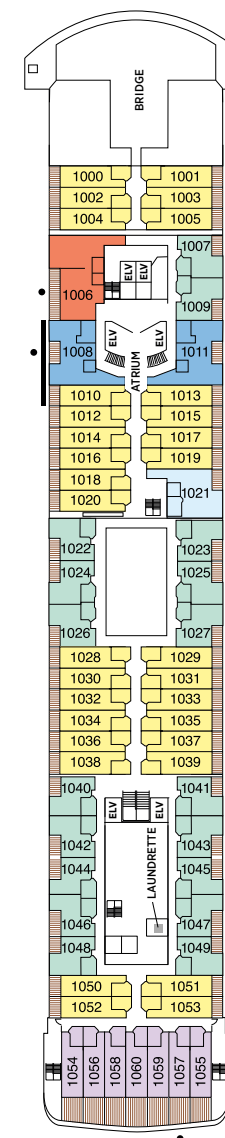

Seven Seas Voyager® DECK PLANS

+ 2-bedroom suite accommodates up to 6 guests (Up to one rollaway bed can be added to most suites, please inquire at time booking)

♿ Wheelchair accessible suites 761, 762, 859 and 860 have shower stall instead of bathtub

— Connecting suites

● Convertible sofa bed

- SG SIGNATURE SUITE
- GS GRAND SUITE
- VS VOYAGER SUITE
- SS SEVEN SEAS SUITE
- A PENTHOUSE SUITE
- B PENTHOUSE SUITE

- C PENTHOUSE SUITE
- D CONCIERGE SUITE
- E CONCIERGE SUITE
- F DELUXE VERANDA SUITE
- G DELUXE VERANDA SUITE
- H DELUXE VERANDA SUITE

OVERALL LENGTH . . . . . 670 ft.
BEAM (WIDTH) . . . . . 94.5 ft.
DRAFT . . . . . 23 ft.
SUITES 349
GUESTS 698
CREW 455
GUEST DECKS 9
GROSS TONNAGE 42,363
CRUISING SPEED . . . . . 20 Knots
SHIP'S REGISTRY . . . . . Bahamas

- CARD & CONFERENCE ROOM
- THE CASINO
- COMPASS ROSE
- CONNOISSEUR CLUB
- CONSTELLATION THEATER (LOWER)
- VOYAGER LOUNGE

- BOUTIQUE
- CHARTREUSE
- CLUB.COM
- COFFEE CONNECTION
- CONSTELLATION THEATER (UPPER)
- CRUISE SALES
- DESTINATION SERVICES
- HORIZON LOUNGE
- PRIME 7
- RECEPTION & CONCIERGE

- AEROBICS
- BEAUTY SALON
- FITNESS CENTER
- LIBRARY
- SERENE SPA & WELLNESS®

DECK 10

- ICE CREAM BAR
- LA VERANDA
- OBSERVATION LOUNGE
- POOL BAR
- POOL DECK
- POOL GRILL
- SETTE MARI

- GOLF NET
- JOGGING TRACK
- PADDLE TENNIS COURT
- PUTTING GREEN
- SHUFFLEBOARD
- SPORTS DECK