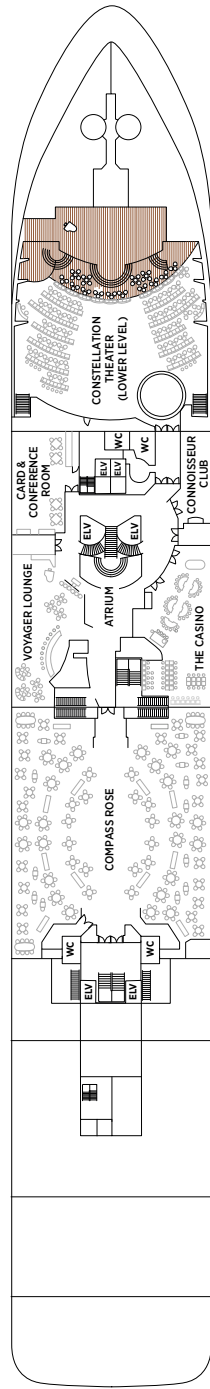

Seven Seas Voyager® DECK PLANS

+ 2-bedroom suite accommodates up to 6 guests (Up to one rollaway bed can be added to most suites, please inquire at time booking)

♿ Wheelchair accessible suites 761, 762, 859 and 860 have shower stall instead of bathtub

— Connecting suites

● Convertible sofa bed

- SG SIGNATURE SUITE
- GS GRAND SUITE
- VS VOYAGER SUITE
- SS SEVEN SEAS SUITE
- A PENTHOUSE SUITE
- B PENTHOUSE SUITE

- C PENTHOUSE SUITE
- D CONCIERGE SUITE
- E CONCIERGE SUITE
- F DELUXE VERANDA SUITE
- G DELUXE VERANDA SUITE
- H DELUXE VERANDA SUITE

OVERALL LENGTH 670 ft.
 BEAM (WIDTH) 94.5 ft.
 DRAFT 23 ft.
 SUITES 349
 GUESTS 698
 CREW 455
 GUEST DECKS 9
 GROSS TONNAGE 42,363
 CRUISING SPEED 20 Knots
 SHIP'S REGISTRY Bahamas

DECK 4

- CARD & CONFERENCE ROOM
- THE CASINO
- COMPASS ROSE
- CONNOISSEUR CLUB
- CONSTELLATION THEATER (LOWER)
- VOYAGER LOUNGE

DECK 5

- BOUTIQUE
- CHARTREUSE
- CLUB.COM
- COFFEE CONNECTION
- CONSTELLATION THEATER (UPPER)
- CRUISE SALES
- DESTINATION SERVICES
- HORIZON LOUNGE
- PRIME 7
- RECEPTION & CONCIERGE

DECK 6

- AEROBICS
- BEAUTY SALON
- FITNESS CENTER
- LIBRARY
- SERENE SPA & WELLNESS®