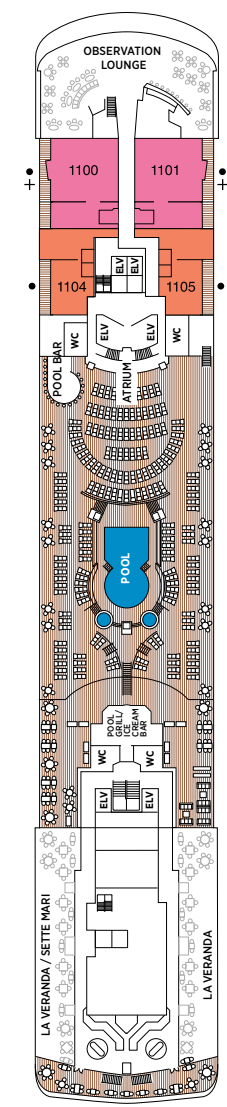

DECK 11

- ICE CREAM BAR
- LA VERANDA
- OBSERVATION LOUNGE
- POOL BAR
- POOL DECK
- POOL GRILL
- SETTE MARI