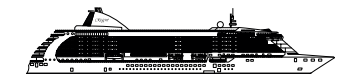

OVERALL LENGTH 670 ft.
 BEAM (WIDTH) 94.5 ft.
 DRAFT 23 ft.
 SUITES 349
 GUESTS 698
 CREW 455
 GUEST DECKS 9
 GROSS TONNAGE 42,363
 CRUISING SPEED 20 Knots
 SHIP'S REGISTRY Bahamas

DECK 4

- CARD & CONFERENCE ROOM
- THE CASINO
- COMPASS ROSE
- CONNOISSEUR CLUB
- CONSTELLATION THEATER (LOWER)
- VOYAGER LOUNGE