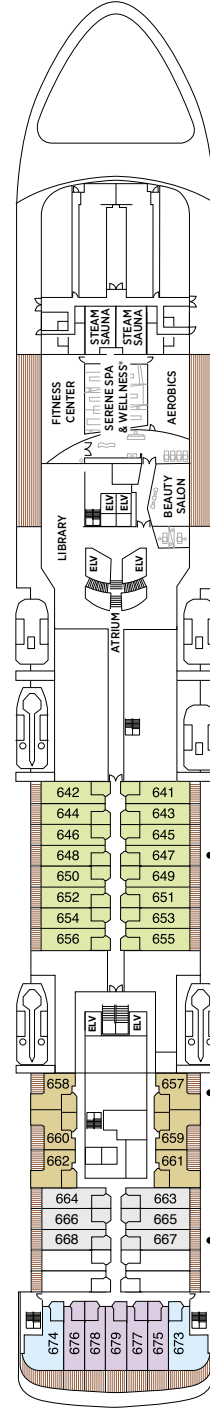

Seven Seas Voyager® DECK PLANS

+ 2-bedroom suite accommodates up to 6 guests (Up to one rollaway bed can be added to most suites, please inquire at time booking)

♿ Wheelchair accessible suites 761, 762, 859 and 860 have shower stall instead of bathtub

— Connecting suites

● Convertible sofa bed

- SG SIGNATURE SUITE
- GS GRAND SUITE
- VS VOYAGER SUITE
- SS SEVEN SEAS SUITE
- A PENTHOUSE SUITE
- B PENTHOUSE SUITE

- C PENTHOUSE SUITE
- D CONCIERGE SUITE
- E CONCIERGE SUITE
- F DELUXE VERANDA SUITE
- G DELUXE VERANDA SUITE
- H DELUXE VERANDA SUITE

OVERALL LENGTH 670 ft.
 BEAM (WIDTH) 94.5 ft.
 DRAFT 23 ft.
 SUITES 349
 GUESTS 698
 CREW 455
 GUEST DECKS 9
 GROSS TONNAGE 42,363
 CRUISING SPEED 20 Knots
 SHIP'S REGISTRY Bahamas

DECK 4

- CARD & CONFERENCE ROOM
- THE CASINO
- COMPASS ROSE
- CONNOISSEUR CLUB
- CONSTELLATION THEATER (LOWER)
- VOYAGER LOUNGE

DECK 5

- BOUTIQUE
- CHARTREUSE
- CLUB.COM
- COFFEE CONNECTION
- CONSTELLATION THEATER (UPPER)
- CRUISE SALES
- DESTINATION SERVICES
- HORIZON LOUNGE
- PRIME 7
- RECEPTION & CONCIERGE

DECK 6

- AEROBICS
- BEAUTY SALON
- FITNESS CENTER
- LIBRARY
- SERENE SPA & WELLNESS®