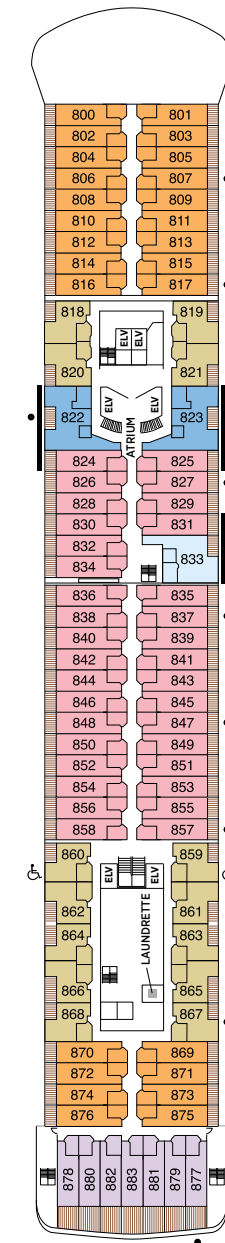

Seven Seas Voyager® DECK PLANS

+ 2-bedroom suite accommodates up to 6 guests (Up to one rollaway bed can be added to most suites, please inquire at time booking)

♿ Wheelchair accessible suites 761, 762, 859 and 860 have shower stall instead of bathtub

— Connecting suites

● Convertible sofa bed

- SG SIGNATURE SUITE
- GS GRAND SUITE
- VS VOYAGER SUITE
- SS SEVEN SEAS SUITE
- A PENTHOUSE SUITE
- B PENTHOUSE SUITE

- C PENTHOUSE SUITE
- D CONCIERGE SUITE
- E CONCIERGE SUITE
- F DELUXE VERANDA SUITE
- G DELUXE VERANDA SUITE
- H DELUXE VERANDA SUITE

OVERALL LENGTH . . . . . 670 ft.
BEAM (WIDTH) . . . . . 94.5 ft.
DRAFT . . . . . 23 ft.
SUITES 349
GUESTS 698
CREW 455
GUEST DECKS 9
GROSS TONNAGE 42,363
CRUISING SPEED . . . . . 20 Knots
SHIP'S REGISTRY . . . . . Bahamas

- CARD & CONFERENCE ROOM
- THE CASINO
- COMPASS ROSE
- CONNOISSEUR CLUB
- CONSTELLATION THEATER (LOWER)
- VOYAGER LOUNGE

- BOUTIQUE
- CHARTREUSE
- CLUB.COM
- COFFEE CONNECTION
- CONSTELLATION THEATER (UPPER)
- CRUISE SALES
- DESTINATION SERVICES
- HORIZON LOUNGE
- PRIME 7
- RECEPTION & CONCIERGE

- AEROBICS
- BEAUTY SALON
- FITNESS CENTER
- LIBRARY
- SERENE SPA & WELLNESS®

DECK 8

- ICE CREAM BAR
- LA VERANDA
- OBSERVATION LOUNGE
- POOL BAR
- POOL DECK
- POOL GRILL
- SETTE MARI

- GOLF NET
- JOGGING TRACK
- PADDLE TENNIS COURT
- PUTTING GREEN
- SHUFFLEBOARD
- SPORTS DECK