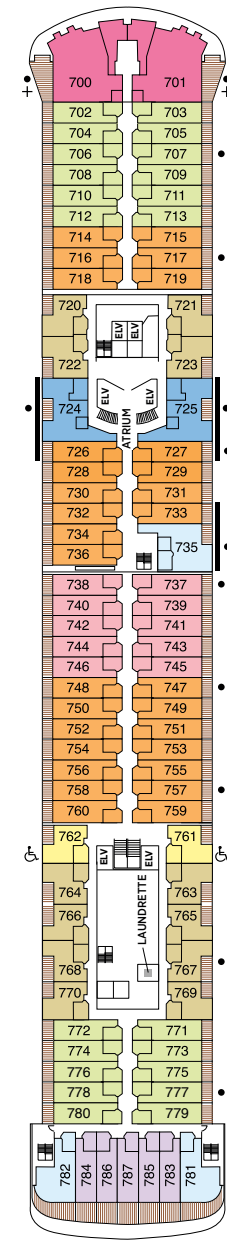

Seven Seas Voyager® DECK PLANS

+ 2-bedroom suite accommodates up to 6 guests (Up to one rollaway bed can be added to most suites, please inquire at time booking)

♿ Wheelchair accessible suites 761, 762, 859 and 860 have shower stall instead of bathtub

— Connecting suites

● Convertible sofa bed

- SG SIGNATURE SUITE
- GS GRAND SUITE
- VS VOYAGER SUITE
- SS SEVEN SEAS SUITE
- A PENTHOUSE SUITE
- B PENTHOUSE SUITE

- C PENTHOUSE SUITE
- D CONCIERGE SUITE
- E CONCIERGE SUITE
- F DELUXE VERANDA SUITE
- G DELUXE VERANDA SUITE
- H DELUXE VERANDA SUITE

OVERALL LENGTH 670 ft.
 BEAM (WIDTH) 94.5 ft.
 DRAFT 23 ft.
 SUITES 349
 GUESTS 698
 CREW 455
 GUEST DECKS 9
 GROSS TONNAGE 42,363
 CRUISING SPEED 20 Knots
 SHIP'S REGISTRY Bahamas

DECK 4

- CARD & CONFERENCE ROOM
- THE CASINO
- COMPASS ROSE
- CONNOISSEUR CLUB
- CONSTELLATION THEATER (LOWER)
- VOYAGER LOUNGE

DECK 5

- BOUTIQUE
- CHARTREUSE
- CLUB.COM
- COFFEE CONNECTION
- CONSTELLATION THEATER (UPPER)
- CRUISE SALES
- DESTINATION SERVICES
- HORIZON LOUNGE
- PRIME 7
- RECEPTION & CONCIERGE

DECK 6

- AEROBICS
- BEAUTY SALON
- FITNESS CENTER
- LIBRARY
- SERENE SPA & WELLNESS®