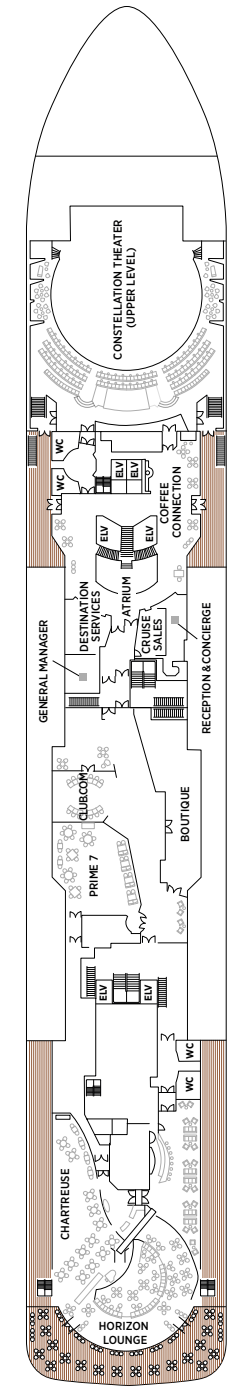

Seven Seas Voyager® DECK PLANS

+ 2-bedroom suite accommodates up to 6 guests (Up to one rollaway bed can be added to most suites, please inquire at time booking)

♿ Wheelchair accessible suites 761, 762, 859 and 860 have shower stall instead of bathtub

— Connecting suites

● Convertible sofa bed

- SG SIGNATURE SUITE
- GS GRAND SUITE
- VS VOYAGER SUITE
- SS SEVEN SEAS SUITE
- A PENTHOUSE SUITE
- B PENTHOUSE SUITE

- C PENTHOUSE SUITE
- D CONCIERGE SUITE
- E CONCIERGE SUITE
- F DELUXE VERANDA SUITE
- G DELUXE VERANDA SUITE
- H DELUXE VERANDA SUITE

OVERALL LENGTH 670 ft.
 BEAM (WIDTH) 94.5 ft.
 DRAFT 23 ft.
 SUITES 349
 GUESTS 698
 CREW 455
 GUEST DECKS 9
 GROSS TONNAGE 42,363
 CRUISING SPEED 20 Knots
 SHIP'S REGISTRY Bahamas

DECK 4

- CARD & CONFERENCE ROOM
- THE CASINO
- COMPASS ROSE
- CONNOISSEUR CLUB
- CONSTELLATION THEATER (LOWER)
- VOYAGER LOUNGE

DECK 5

- BOUTIQUE
- CHARTREUSE
- CLUB.COM
- COFFEE CONNECTION
- CONSTELLATION THEATER (UPPER)
- CRUISE SALES
- DESTINATION SERVICES
- HORIZON LOUNGE
- PRIME 7
- RECEPTION & CONCIERGE

DECK 6

- AEROBICS
- BEAUTY SALON
- FITNESS CENTER
- LIBRARY
- SERENE SPA & WELLNESS®