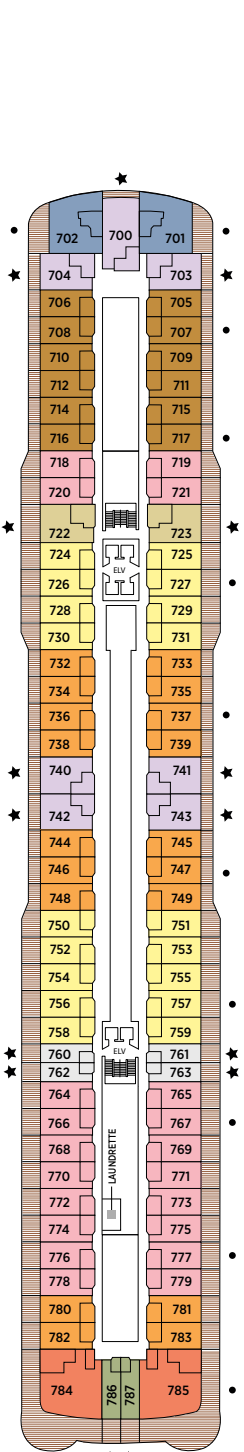

Seven Seas Grandeur® DECK PLANS

- ★ Bathroom features a glass-enclosed shower instead of bathtub in category A, B, C, G1, G2 and H
- ♿ Wheelchair accessible suites 822, 823 and 916 have shower stall instead of bathtub
- + 2-bedroom suite accommodates up to 6 guests (Up to one rollaway bed can be added to most suites, please inquire at time of booking)
- Connecting suites
- Convertible sofa bed

- RS REGENT SUITE
- SG SIGNATURE SUITE
- GS GRAND SUITE
- GN GRANDEUR SUITE
- SS SEVEN SEAS SUITE
- A PENTHOUSE SUITE
- B PENTHOUSE SUITE
- C PENTHOUSE SUITE
- D CONCIERGE SUITE
- E CONCIERGE SUITE
- F1 SERENITY SUITE
- F2 SERENITY SUITE
- G1 DELUXE VERANDA SUITE
- G2 DELUXE VERANDA SUITE
- H VERANDA SUITE

OVERALL LENGTH 735 ft.
 BEAM (WIDTH) 102 ft.
 DRAFT 23 ft.
 SUITES 372
 GUESTS 744
 CREW 548
 GUEST DECKS 10
 GROSS TONNAGE 55,500
 CRUISING SPEED 19.5 Knots
 SHIP'S REGISTRY Marshall Islands

DECK 4

BOUTIQUE
 THE CASINO
 COMPASS ROSE
 CONSTELLATION THEATER (LOWER)
 GRANDEUR LOUNGE

DECK 5

BUSINESS CENTER
 COFFEE CONNECTION
 CONSTELLATION THEATER (UPPER)
 CRUISE SALES
 DESTINATION SERVICES
 MERIDIAN LOUNGE
 PACIFIC RIM
 RECEPTION & CONCIERGE
 SERENE SPA & WELLNESS®

DECK 6

FITNESS CENTER