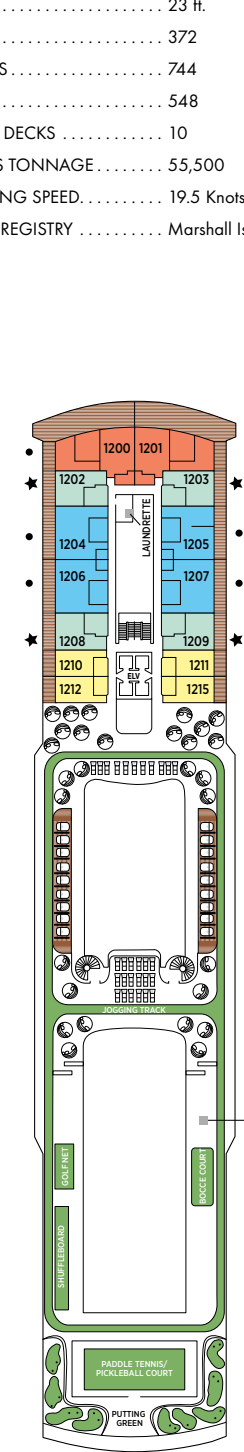

Seven Seas Grandeur® DECK PLANS

- ★ Bathroom features a glass-enclosed shower instead of bathtub in category A, B, C, G1, G2 and H
- ♿ Wheelchair accessible suites 822, 823 and 916 have shower stall instead of bathtub
- + 2-bedroom suite accommodates up to 6 guests (Up to one rollaway bed can be added to most suites, please inquire at time of booking)
- Connecting suites
- Convertible sofa bed

- RS REGENT SUITE
- SG SIGNATURE SUITE
- GS GRAND SUITE
- GN GRANDEUR SUITE
- SS SEVEN SEAS SUITE
- A PENTHOUSE SUITE
- B PENTHOUSE SUITE
- C PENTHOUSE SUITE
- D CONCIERGE SUITE
- E CONCIERGE SUITE
- F1 SERENITY SUITE
- F2 SERENITY SUITE
- G1 DELUXE VERANDA SUITE
- G2 DELUXE VERANDA SUITE
- H VERANDA SUITE

OVERALL LENGTH 735 ft.
 BEAM (WIDTH) 102 ft.
 DRAFT 23 ft.
 SUITES 372
 GUESTS 744
 CREW 548
 GUEST DECKS 10
 GROSS TONNAGE 55,500
 CRUISING SPEED 19.5 Knots
 SHIP'S REGISTRY Marshall Islands

DECK 4

BOUTIQUE
 THE CASINO
 COMPASS ROSE
 CONSTELLATION THEATER (LOWER)
 GRANDEUR LOUNGE

DECK 7

DECK 8

DECK 9

DECK 10

CHARTREUSE
 PRIME 7
 THE STUDY

DECK 11

CARD ROOM
 CONNOISSEUR CLUB
 CULINARY ARTS KITCHEN
 LA VERANDA
 LIBRARY
 OBSERVATION LOUNGE
 POOL DECK
 POOL GRILL / POOL BAR
 SETTE MARI

DECK 12