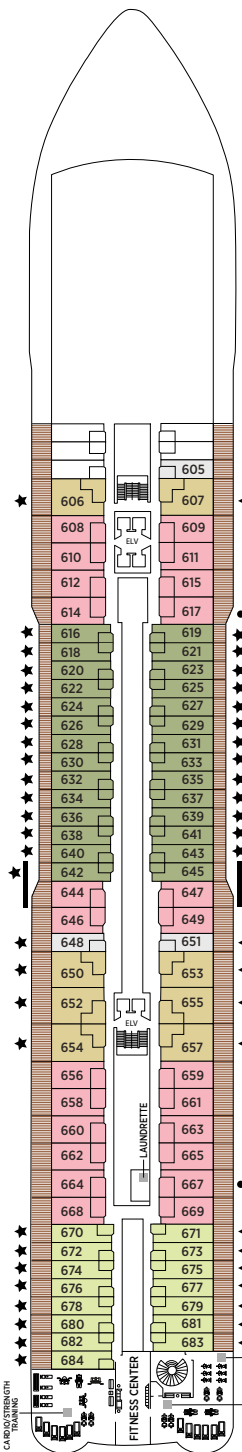

Seven Seas Grandeur® DECK PLANS

- ★ Bathroom features a glass-enclosed shower instead of bathtub in category A, B, C, G1, G2 and H
- ♿ Wheelchair accessible suites 822, 823 and 916 have shower stall instead of bathtub
- + 2-bedroom suite accommodates up to 6 guests (Up to one rollaway bed can be added to most suites, please inquire at time of booking)
- Connecting suites
- Convertible sofa bed

- RS REGENT SUITE
- SG SIGNATURE SUITE
- GS GRAND SUITE
- GN GRANDEUR SUITE
- SS SEVEN SEAS SUITE
- A PENTHOUSE SUITE
- B PENTHOUSE SUITE
- C PENTHOUSE SUITE
- D CONCIERGE SUITE
- E CONCIERGE SUITE
- F1 SERENITY SUITE
- F2 SERENITY SUITE
- G1 DELUXE VERANDA SUITE
- G2 DELUXE VERANDA SUITE
- H VERANDA SUITE

OVERALL LENGTH 735 ft.
 BEAM (WIDTH) 102 ft.
 DRAFT 23 ft.
 SUITES 372
 GUESTS 744
 CREW 548
 GUEST DECKS 10
 GROSS TONNAGE 55,500
 CRUISING SPEED 19.5 Knots
 SHIP'S REGISTRY Marshall Islands

DECK 4

BOUTIQUE
 THE CASINO
 COMPASS ROSE
 CONSTELLATION THEATER (LOWER)
 GRANDEUR LOUNGE

DECK 5

BUSINESS CENTER
 COFFEE CONNECTION
 CONSTELLATION THEATER (UPPER)
 CRUISE SALES
 DESTINATION SERVICES
 MERIDIAN LOUNGE
 PACIFIC RIM
 RECEPTION & CONCIERGE
 SERENE SPA & WELLNESS®

DECK 6

FITNESS CENTER