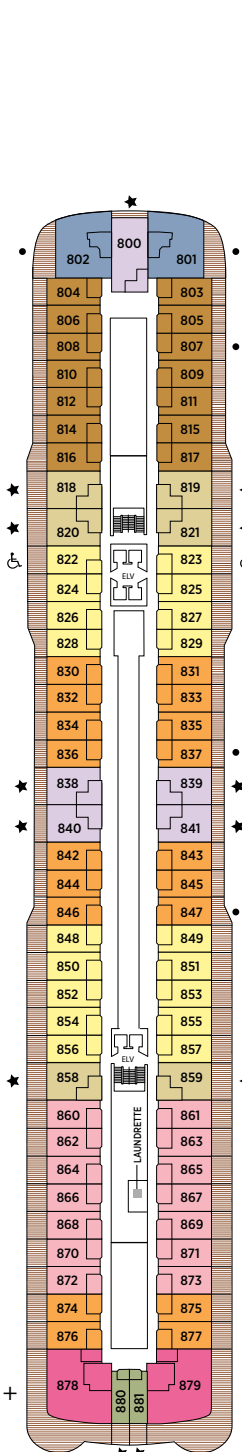

Seven Seas Grandeur® DECK PLANS

- ★ Bathroom features a glass-enclosed shower instead of bathtub in category A, B, C, G1, G2 and H
- ♿ Wheelchair accessible suites 822, 823 and 916 have shower stall instead of bathtub
- + 2-bedroom suite accommodates up to 6 guests (Up to one rollaway bed can be added to most suites, please inquire at time of booking)
- Connecting suites
- Convertible sofa bed

- RS REGENT SUITE
- SG SIGNATURE SUITE
- GS GRAND SUITE
- GN GRANDEUR SUITE
- SS SEVEN SEAS SUITE
- A PENTHOUSE SUITE
- B PENTHOUSE SUITE
- C PENTHOUSE SUITE
- D CONCIERGE SUITE
- E CONCIERGE SUITE
- F1 SERENITY SUITE
- F2 SERENITY SUITE
- G1 DELUXE VERANDA SUITE
- G2 DELUXE VERANDA SUITE
- H VERANDA SUITE

OVERALL LENGTH . . . . . 735 ft.
BEAM (WIDTH) . . . . . 102 ft.
DRAFT . . . . . 23 ft.
SUITES 372
GUESTS 744
CREW 548
GUEST DECKS 10
GROSS TONNAGE 55,500
CRUISING SPEED . . . . . 19.5 Knots
SHIP'S REGISTRY . . . . . Marshall Islands

BOUTIQUE
THE CASINO
COMPASS ROSE
CONSTELLATION THEATER (LOWER)
GRANDEUR LOUNGE

BUSINESS CENTER
COFFEE CONNECTION
CONSTELLATION THEATER (UPPER)
CRUISE SALES
DESTINATION SERVICES
MERIDIAN LOUNGE
PACIFIC RIM
RECEPTION & CONCIERGE
SERENE SPA & WELLNESS®

FITNESS CENTER

DECK 8

CHARTREUSE
PRIME 7
THE STUDY

CARD ROOM
CONNOISSEUR CLUB
CULINARY ARTS KITCHEN
LA VERANDA
LIBRARY
OBSERVATION LOUNGE
POOL DECK
POOL GRILL / POOL BAR
SETTE MARI

BOCCO COURT
GOLF NET
JOGGING TRACK
PADDLE TENNIS /
PICKLEBALL COURT
PUTTING GREEN
SHUFFLEBOARD
SPORTS DECK

REGENT SUITE