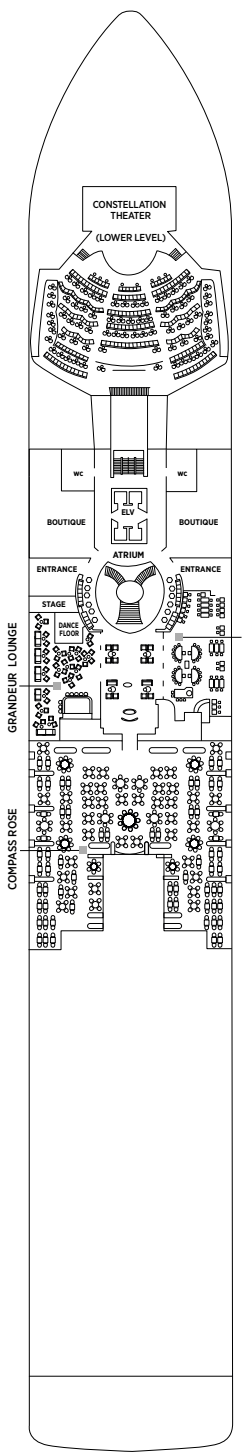

Seven Seas Grandeur® DECK PLANS

- ★ Bathroom features a glass-enclosed shower instead of bathtub in category A, B, C, G1, G2 and H
- ♿ Wheelchair accessible suites 822, 823 and 916 have shower stall instead of bathtub
- + 2-bedroom suite accommodates up to 6 guests (Up to one rollaway bed can be added to most suites, please inquire at time of booking)
- Connecting suites
- Convertible sofa bed

- RS REGENT SUITE
- SG SIGNATURE SUITE
- GS GRAND SUITE
- GN GRANDEUR SUITE
- SS SEVEN SEAS SUITE
- A PENTHOUSE SUITE
- B PENTHOUSE SUITE
- C PENTHOUSE SUITE
- D CONCIERGE SUITE
- E CONCIERGE SUITE
- F1 SERENITY SUITE
- F2 SERENITY SUITE
- G1 DELUXE VERANDA SUITE
- G2 DELUXE VERANDA SUITE
- H VERANDA SUITE

OVERALL LENGTH 735 ft.
 BEAM (WIDTH) 102 ft.
 DRAFT 23 ft.
 SUITES 372
 GUESTS 744
 CREW 548
 GUEST DECKS 10
 GROSS TONNAGE 55,500
 CRUISING SPEED 19.5 Knots
 SHIP'S REGISTRY Marshall Islands

DECK 4

BOUTIQUE
 THE CASINO
 COMPASS ROSE
 CONSTELLATION THEATER (LOWER)
 GRANDEUR LOUNGE

DECK 5

BUSINESS CENTER
 COFFEE CONNECTION
 CONSTELLATION THEATER (UPPER)
 CRUISE SALES
 DESTINATION SERVICES
 MERIDIAN LOUNGE
 PACIFIC RIM
 RECEPTION & CONCIERGE
 SERENE SPA & WELLNESS®

DECK 6

FITNESS CENTER