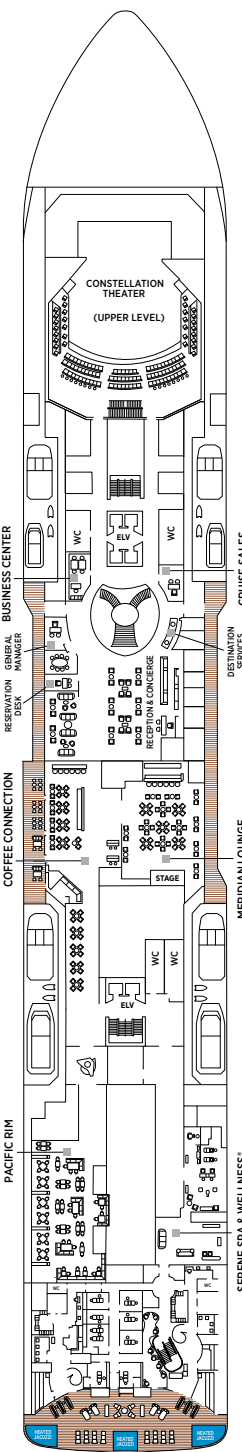

Seven Seas Grandeur® DECK PLANS

- ★ Bathroom features a glass-enclosed shower instead of bathtub in category A, B, C, G1, G2 and H
- ♿ Wheelchair accessible suites 822, 823 and 916 have shower stall instead of bathtub
- + 2-bedroom suite accommodates up to 6 guests (Up to one rollaway bed can be added to most suites, please inquire at time of booking)
- Connecting suites
- Convertible sofa bed

- RS REGENT SUITE
- SG SIGNATURE SUITE
- GS GRAND SUITE
- GN GRANDEUR SUITE
- SS SEVEN SEAS SUITE
- A PENTHOUSE SUITE
- B PENTHOUSE SUITE
- C PENTHOUSE SUITE
- D CONCIERGE SUITE
- E CONCIERGE SUITE
- F1 SERENITY SUITE
- F2 SERENITY SUITE
- G1 DELUXE VERANDA SUITE
- G2 DELUXE VERANDA SUITE
- H VERANDA SUITE

OVERALL LENGTH 735 ft.
 BEAM (WIDTH) 102 ft.
 DRAFT 23 ft.
 SUITES 372
 GUESTS 744
 CREW 548
 GUEST DECKS 10
 GROSS TONNAGE 55,500
 CRUISING SPEED 19.5 Knots
 SHIP'S REGISTRY Marshall Islands

DECK 4

BOUTIQUE
 THE CASINO
 COMPASS ROSE
 CONSTELLATION THEATER (LOWER)
 GRANDEUR LOUNGE

DECK 5

BUSINESS CENTER
 COFFEE CONNECTION
 CONSTELLATION THEATER (UPPER)
 CRUISE SALES
 DESTINATION SERVICES
 MERIDIAN LOUNGE
 PACIFIC RIM
 RECEPTION & CONCIERGE
 SERENE SPA & WELLNESS®

DECK 6

FITNESS CENTER