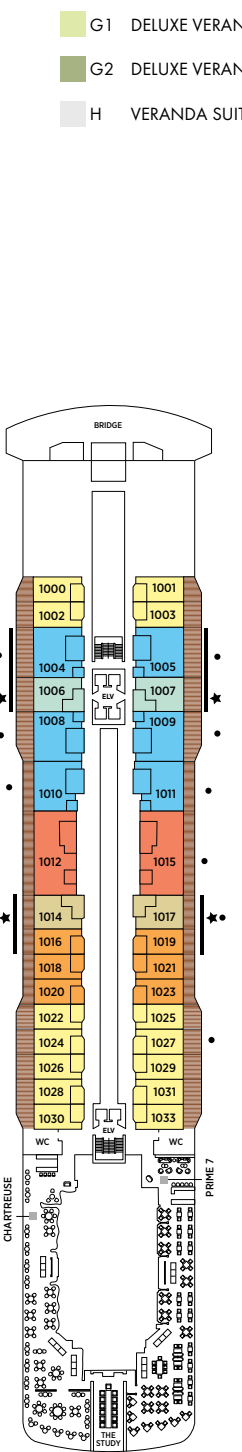

DECK 10

CHARTREUSE
PRIME 7
THE STUDY