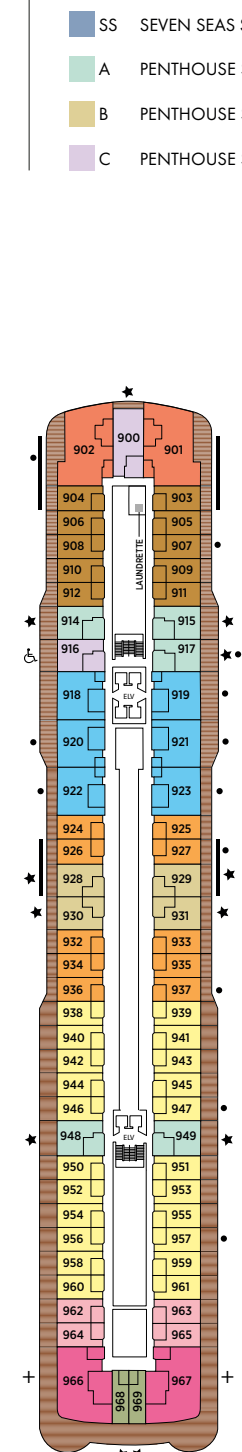

Seven Seas Grandeur® DECK PLANS

- ★ Bathroom features a glass-enclosed shower instead of bathtub in category A, B, C, G1, G2 and H
- ♿ Wheelchair accessible suites 822, 823 and 916 have shower stall instead of bathtub
- + 2-bedroom suite accommodates up to 6 guests (Up to one rollaway bed can be added to most suites, please inquire at time of booking)
- Connecting suites
- Convertible sofa bed

- RS REGENT SUITE
- SG SIGNATURE SUITE
- GS GRAND SUITE
- GN GRANDEUR SUITE
- SS SEVEN SEAS SUITE
- A PENTHOUSE SUITE
- B PENTHOUSE SUITE
- C PENTHOUSE SUITE
- D CONCIERGE SUITE
- E CONCIERGE SUITE
- F1 SERENITY SUITE
- F2 SERENITY SUITE
- G1 DELUXE VERANDA SUITE
- G2 DELUXE VERANDA SUITE
- H VERANDA SUITE

OVERALL LENGTH . . . . . 735 ft.
BEAM (WIDTH) . . . . . 102 ft.
DRAFT . . . . . 23 ft.
SUITES 372
GUESTS 744
CREW 548
GUEST DECKS 10
GROSS TONNAGE 55,500
CRUISING SPEED . . . . . 19.5 Knots
SHIP'S REGISTRY . . . . . Marshall Islands

BOUTIQUE
THE CASINO
COMPASS ROSE
CONSTELLATION THEATER (LOWER)
GRANDEUR LOUNGE

BUSINESS CENTER
COFFEE CONNECTION
CONSTELLATION THEATER (UPPER)
CRUISE SALES
DESTINATION SERVICES
MERIDIAN LOUNGE
PACIFIC RIM
RECEPTION & CONCIERGE
SERENE SPA & WELLNESS®

FITNESS CENTER

DECK 9

CHARTREUSE
PRIME 7
THE STUDY

CARD ROOM
CONNOISSEUR CLUB
CULINARY ARTS KITCHEN
LA VERANDA
LIBRARY
OBSERVATION LOUNGE
POOL DECK
POOL GRILL / POOL BAR
SETTE MARI

BOCCO COURT
GOLF NET
JOGGING TRACK
PADDLE TENNIS /
PICKLEBALL COURT
PUTTING GREEN
SHUFFLEBOARD
SPORTS DECK

REGENT SUITE