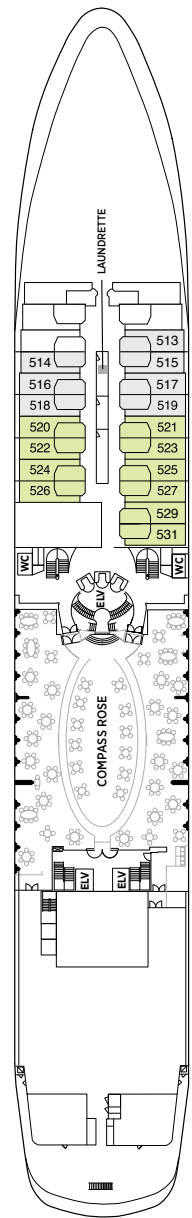

Seven Seas Navigator® DECK PLANS

- Convertible sofa bed
 - ♿ Wheelchair accessible suites 832, 833, 928, and 929 have shower stall instead of bathtub
 - Connecting suites
- Up to one rollaway bed can be added to most suites, please inquire at time of booking.

- | | | | |
|----|-----------------|---|----------------------|
| SG | SIGNATURE SUITE | E | DELUXE VERANDA SUITE |
| GS | GRAND SUITE | F | DELUXE VERANDA SUITE |
| NS | NAVIGATOR SUITE | G | DELUXE WINDOW SUITE |
| A | PENTHOUSE SUITE | H | DELUXE WINDOW SUITE |
| B | PENTHOUSE SUITE | | |
| C | PENTHOUSE SUITE | | |
| D | CONCIERGE SUITE | | |

OVERALL LENGTH 566 ft.
 BEAM (WIDTH) 81 ft.
 DRAFT 24 ft.
 SUITES 248
 GUESTS 496
 CREW 365
 GUEST DECKS 8
 GROSS TONNAGE 28,803
 CRUISING SPEED 20 Knots
 SHIP'S REGISTRY Bahamas

DECK 5

COMPASS ROSE

DECK 6