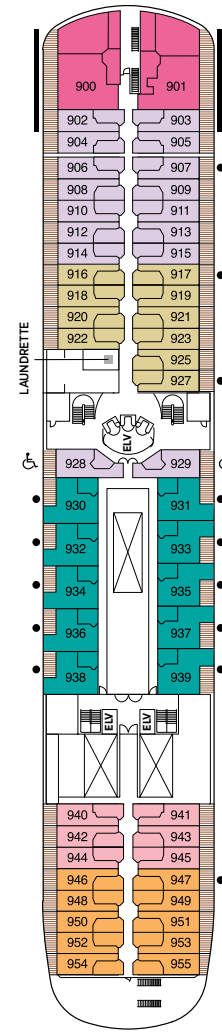

Seven Seas Navigator® DECK PLANS

1. Convertible sofa bed
   - ♿ Wheelchair accessible suites 832, 833, 928, and 929 have shower stall instead of bathtub
   - Connecting suites
2. Up to one rollaway bed can be added to most suites, please inquire at time of booking.

SG	SIGNATURE SUITE	E	DELUXE VERANDA SUITE
GS	GRAND SUITE	F	DELUXE VERANDA SUITE
NS	NAVIGATOR SUITE	G	DELUXE WINDOW SUITE
A	PENTHOUSE SUITE	H	DELUXE WINDOW SUITE
B	PENTHOUSE SUITE		
C	PENTHOUSE SUITE		
D	CONCIERGE SUITE		

OVERALL LENGTH . . . . . 566 ft.
BEAM (WIDTH) . . . . . 81 ft.
DRAFT . . . . . 24 ft.
SUITES 248
GUESTS 496
CREW 365
GUEST DECKS 8
GROSS TONNAGE 28,803
CRUISING SPEED . . . . . 20 Knots
SHIP'S REGISTRY . . . . . Bahamas

COMPASS ROSE

CARD & CONFERENCE ROOMS
COFFEE CONNECTION / CLUB.COM
CRUISE SALES
DESTINATION SERVICES
LIBRARY
NAVIGATOR LOUNGE
RECEPTION & CONCIERGE
SEVEN SEAS LOUNGE (LOWER)
STARS LOUNGE

BOUTIQUE
THE CASINO
SEVEN SEAS LOUNGE (UPPER)

DECK 9

ICE CREAM BAR
LA VERANDA
POOL BAR
POOL DECK
POOL GRILL
PRIME 7
SETTE MARI

GALILEO'S LOUNGE
JOGGING TRACK

DECK 12

AEROBICS
BEAUTY SALON
BAGGO
FITNESS CENTER
MINI GOLF
SAUNAS
SERENE SPA & WELLNESS®
SHUFFLEBOARD