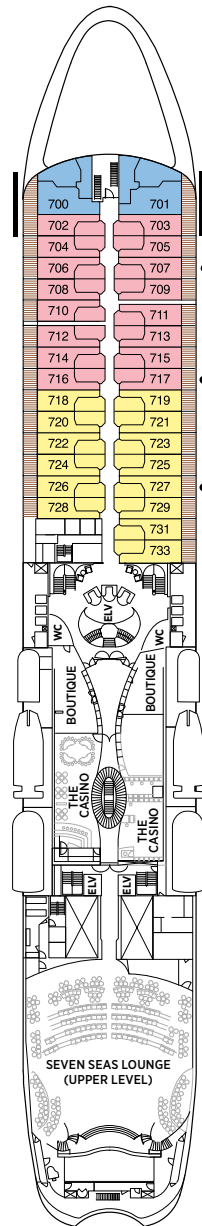

Seven Seas Navigator® DECK PLANS

- Convertible sofa bed
 - ♿ Wheelchair accessible suites 832, 833, 928, and 929 have shower stall instead of bathtub
 - Connecting suites
- Up to one rollaway bed can be added to most suites, please inquire at time of booking.

- | | | | |
|----|-----------------|---|----------------------|
| SG | SIGNATURE SUITE | E | DELUXE VERANDA SUITE |
| GS | GRAND SUITE | F | DELUXE VERANDA SUITE |
| NS | NAVIGATOR SUITE | G | DELUXE WINDOW SUITE |
| A | PENTHOUSE SUITE | H | DELUXE WINDOW SUITE |
| B | PENTHOUSE SUITE | | |
| C | PENTHOUSE SUITE | | |
| D | CONCIERGE SUITE | | |

OVERALL LENGTH 566 ft.
 BEAM (WIDTH) 81 ft.
 DRAFT 24 ft.
 SUITES 248
 GUESTS 496
 CREW 365
 GUEST DECKS 8
 GROSS TONNAGE 28,803
 CRUISING SPEED 20 Knots
 SHIP'S REGISTRY Bahamas

DECK 5

COMPASS ROSE

DECK 6

CARD & CONFERENCE ROOMS
 COFFEE CONNECTION / CLUB.COM
 CRUISE SALES
 DESTINATION SERVICES
 LIBRARY
 NAVIGATOR LOUNGE
 RECEPTION & CONCIERGE
 SEVEN SEAS LOUNGE (LOWER)
 STARS LOUNGE

DECK 7

BOUTIQUE
 THE CASINO
 SEVEN SEAS LOUNGE (UPPER)