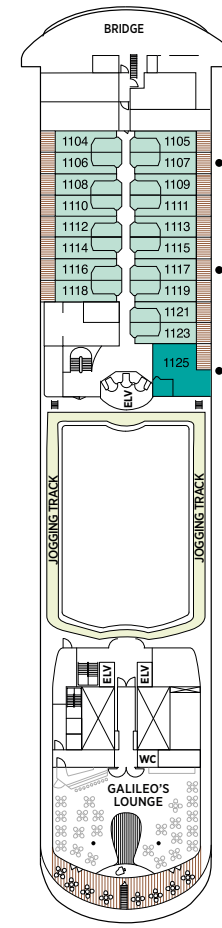

Seven Seas Navigator® DECK PLANS

- Convertible sofa bed
 - ♿ Wheelchair accessible suites 832, 833, 928, and 929 have shower stall instead of bathtub
 - Connecting suites
- Up to one rollaway bed can be added to most suites, please inquire at time of booking.

- | | | | |
|----|-----------------|---|----------------------|
| SG | SIGNATURE SUITE | E | DELUXE VERANDA SUITE |
| GS | GRAND SUITE | F | DELUXE VERANDA SUITE |
| NS | NAVIGATOR SUITE | G | DELUXE WINDOW SUITE |
| A | PENTHOUSE SUITE | H | DELUXE WINDOW SUITE |
| B | PENTHOUSE SUITE | | |
| C | PENTHOUSE SUITE | | |
| D | CONCIERGE SUITE | | |

OVERALL LENGTH 566 ft.
 BEAM (WIDTH) 81 ft.
 DRAFT 24 ft.
 SUITES 248
 GUESTS 496
 CREW 365
 GUEST DECKS 8
 GROSS TONNAGE 28,803
 CRUISING SPEED 20 Knots
 SHIP'S REGISTRY Bahamas

DECK 5

COMPASS ROSE

DECK 6

DECK 8

DECK 9

DECK 10

ICE CREAM BAR
 LA VERANDA
 POOL BAR
 POOL DECK
 POOL GRILL
 PRIME 7
 SETTE MARI

DECK 11

GALILEO'S LOUNGE
 JOGGING TRACK

DECK 12

AEROBICS
 BEAUTY SALON
 BAGGO
 FITNESS CENTER
 MINI GOLF
 SAUNAS
 SERENE SPA & WELLNESS®
 SHUFFLEBOARD