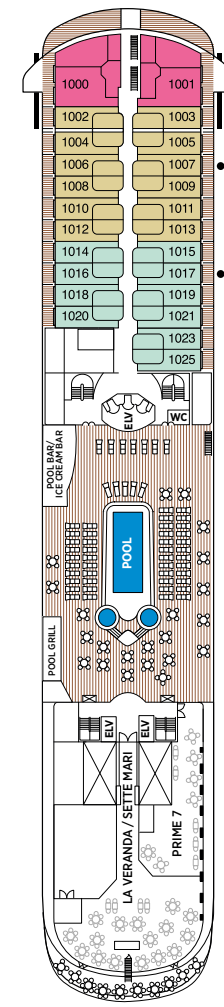

DECK 10

ICE CREAM BAR
LA VERANDA
POOL BAR
POOL DECK
POOL GRILL
PRIME 7
SETTE MARI