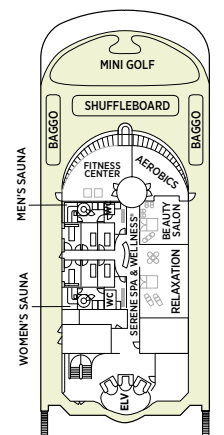

Seven Seas Navigator® DECK PLANS

- Convertible sofa bed
 - ♿ Wheelchair accessible suites 832, 833, 928, and 929 have shower stall instead of bathtub
 - Connecting suites
- Up to one rollaway bed can be added to most suites, please inquire at time of booking.

OVERALL LENGTH 566 ft.
 BEAM (WIDTH) 81 ft.
 DRAFT 24 ft.
 SUITES 248
 GUESTS 496
 CREW 365
 GUEST DECKS 8
 GROSS TONNAGE 28,803
 CRUISING SPEED 20 Knots
 SHIP'S REGISTRY Bahamas

DECK 5

COMPASS ROSE

DECK 6

CARD & CONFERENCE ROOMS
 COFFEE CONNECTION / CLUB.COM
 CRUISE SALES
 DESTINATION SERVICES
 LIBRARY
 NAVIGATOR LOUNGE
 RECEPTION & CONCIERGE
 SEVEN SEAS LOUNGE (LOWER)
 STARS LOUNGE

DECK 7

BOUTIQUE
 THE CASINO
 SEVEN SEAS LOUNGE (UPPER)

DECK 8

DECK 9

DECK 10

ICE CREAM BAR
 LA VERANDA
 POOL BAR
 POOL DECK
 POOL GRILL
 PRIME 7
 SETTE MARI

DECK 11

GALILEO'S LOUNGE
 JOGGING TRACK

DECK 12

AEROBICS
 BEAUTY SALON
 BAGGO
 FITNESS CENTER
 MINI GOLF
 SAUNAS
 SERENE SPA & WELLNESS®
 SHUFFLEBOARD