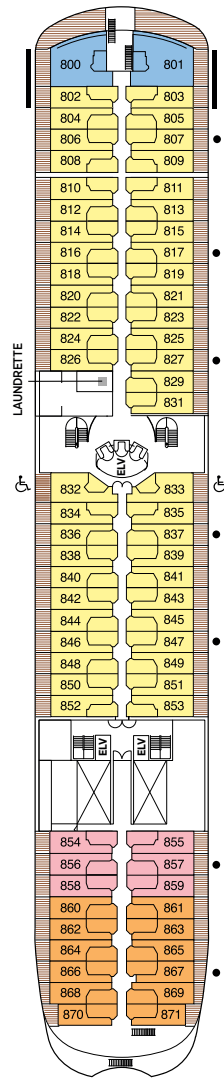

Seven Seas Navigator® DECK PLANS

- Convertible sofa bed
 - ♿ Wheelchair accessible suites 832, 833, 928, and 929 have shower stall instead of bathtub
 - Connecting suites
- Up to one rollaway bed can be added to most suites, please inquire at time of booking.

- | | | | |
|----|-----------------|---|----------------------|
| SG | SIGNATURE SUITE | E | DELUXE VERANDA SUITE |
| GS | GRAND SUITE | F | DELUXE VERANDA SUITE |
| NS | NAVIGATOR SUITE | G | DELUXE WINDOW SUITE |
| A | PENTHOUSE SUITE | H | DELUXE WINDOW SUITE |
| B | PENTHOUSE SUITE | | |
| C | PENTHOUSE SUITE | | |
| D | CONCIERGE SUITE | | |

OVERALL LENGTH 566 ft.
 BEAM (WIDTH) 81 ft.
 DRAFT 24 ft.
 SUITES 248
 GUESTS 496
 CREW 365
 GUEST DECKS 8
 GROSS TONNAGE 28,803
 CRUISING SPEED 20 Knots
 SHIP'S REGISTRY Bahamas

DECK 5

COMPASS ROSE

DECK 6

CARD & CONFERENCE ROOMS
 COFFEE CONNECTION / CLUB.COM
 CRUISE SALES
 DESTINATION SERVICES
 LIBRARY
 NAVIGATOR LOUNGE
 RECEPTION & CONCIERGE
 SEVEN SEAS LOUNGE (LOWER)
 STARS LOUNGE

DECK 7

BOUTIQUE
 THE CASINO
 SEVEN SEAS LOUNGE (UPPER)