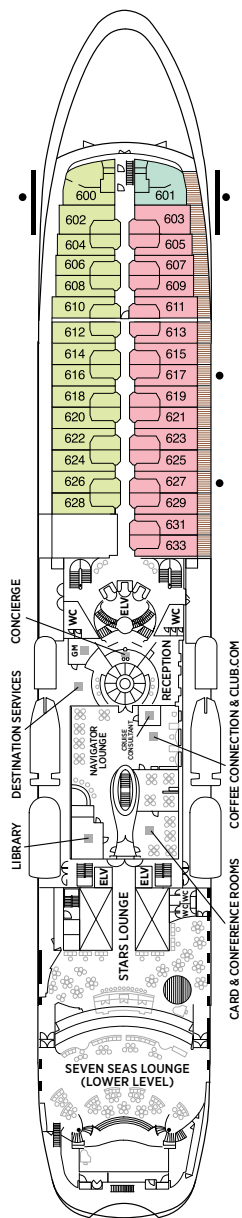

Seven Seas Navigator® DECK PLANS

- Convertible sofa bed
 - ♿ Wheelchair accessible suites 832, 833, 928, and 929 have shower stall instead of bathtub
 - Connecting suites
- Up to one rollaway bed can be added to most suites, please inquire at time of booking.

- | | | | |
|----|-----------------|---|----------------------|
| SG | SIGNATURE SUITE | E | DELUXE VERANDA SUITE |
| GS | GRAND SUITE | F | DELUXE VERANDA SUITE |
| NS | NAVIGATOR SUITE | G | DELUXE WINDOW SUITE |
| A | PENTHOUSE SUITE | H | DELUXE WINDOW SUITE |
| B | PENTHOUSE SUITE | | |
| C | PENTHOUSE SUITE | | |
| D | CONCIERGE SUITE | | |

OVERALL LENGTH 566 ft.
 BEAM (WIDTH) 81 ft.
 DRAFT 24 ft.
 SUITES 248
 GUESTS 496
 CREW 365
 GUEST DECKS 8
 GROSS TONNAGE 28,803
 CRUISING SPEED 20 Knots
 SHIP'S REGISTRY Bahamas

DECK 5

COMPASS ROSE

DECK 6

CARD & CONFERENCE ROOMS
 COFFEE CONNECTION / CLUB.COM
 CRUISE SALES
 DESTINATION SERVICES
 LIBRARY
 NAVIGATOR LOUNGE
 RECEPTION & CONCIERGE
 SEVEN SEAS LOUNGE (LOWER)
 STARS LOUNGE

DECK 7

BOUTIQUE
 THE CASINO
 SEVEN SEAS LOUNGE (UPPER)