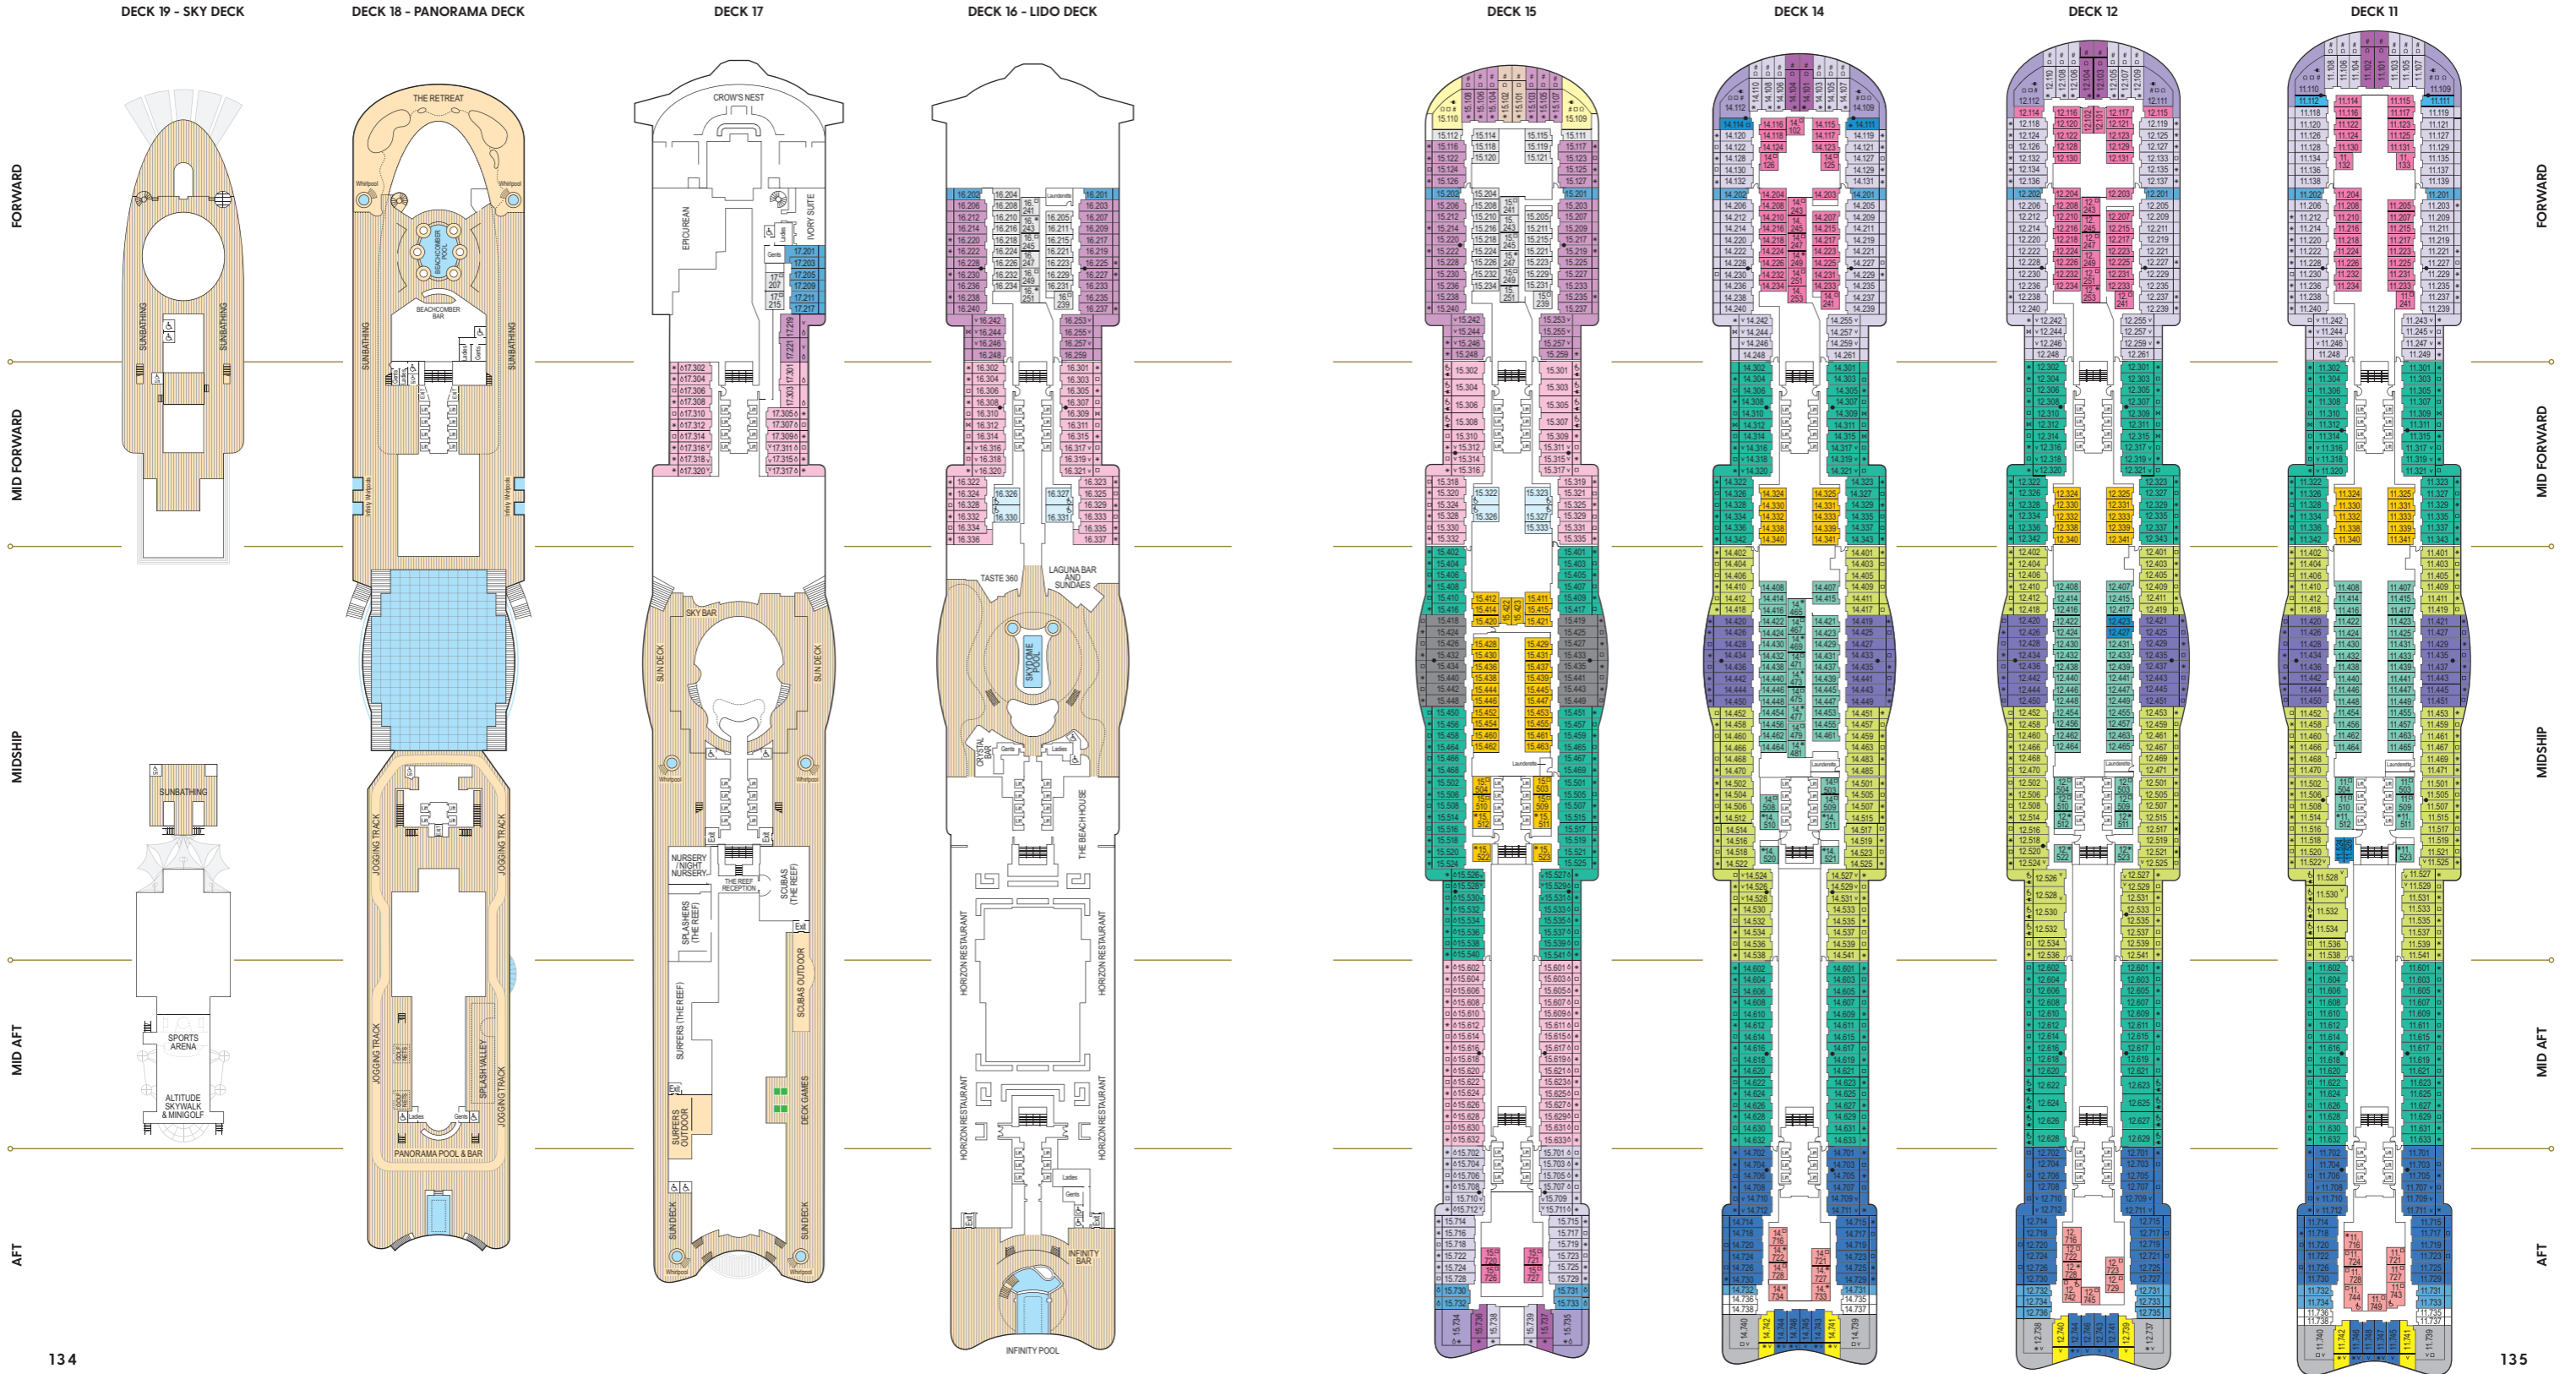

Standard: Decks 4 & 5

Inside cabins

Larger: Decks 4, 5, 9, 11 & 14
 Standard: all cabin decks

Single cabins

Balcony: Decks 9, 11 & 14
 Inside: Decks 5, 8, 9, 12 & 14

Cabin Notes

- * Cabin has one additional bed in the form of a single sofa bed
- Cabin has two additional beds, one in the form of a single sofa bed and one in the form of a pull-down bed
- Cabins with interconnecting doors
- # Steel fronted balcony
- † Cabin has no balcony and is visible from Promenade Deck
- ∅ Balcony is shaded
- ∨ Balconies visible from above, neighbouring balconies and/or Promenade Deck
- △ Cabins have obstructed view
- ⊕ Restricted access to balcony during high winds
- ⊗ These cabins can accommodate the storage of compact foldable mobility aids for use outside the cabin. This excludes powered mobility devices.
- ⊘ All adapted cabins and partially adapted cabins are shower only. Please note PB, PC, PD, PE and PF adapted grades are partially adapted cabins. These are standard cabins that have accessible elements and are suitable to guests bringing non-powered upright assistive mobility devices and who do not require the use of a wheelchair, scooter or other similar assistive devices.
- ⊙ Suitable for a powered mobility device
- Note:** all pull-down beds in twin cabins are accessible via a ladder. Balconies in the forward section of the ship can be overlooked by the bridge. All cabins on Arvia have shower only apart from Suites – B4, B5 and B6 grades. BA Suites: please note that Suites 8.110 and 8.109 do not feature a balcony. BA, CZ, EZ and GZ grade cabins: please note that these cabins are located on the Promenade Deck

Suites

Suite: Decks 9, 10, 11, 12, 14 & 15
 Family Sea view Suite: Promenade Deck
 Conservatory Mini-suite: Promenade & Deck 9

Balcony cabins

Deluxe with Sofa: Promenade & Decks 9, 10, 11, 12, 14 & 15
 Standard with Sofa: Promenade, Lido & Decks 5, 9, 10, 11, 12, 14, 15 & 17
 Smaller: Lido & Decks 9, 10, 11, 12, 14, 15 & 17