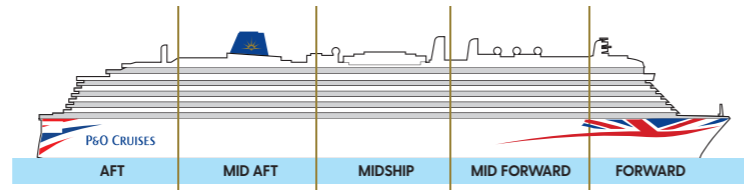

Deck plans

Arvia

184,700 tonnes. Entered service in 2022
 Normal operating capacity: 5,200 guests and 1,800 crew

Suites

Suite: Decks 9, 10, 11, 12, 14 & 15
 Family Sea view Suite: Promenade Deck
 Conservatory Mini-suite: Promenade & Deck 9

Balcony cabins

Deluxe with Sofa: Promenade & Decks 9, 10, 11, 12, 14 & 15
 Standard with Sofa: Promenade, Lido & Decks 5, 9, 10, 11, 12, 14, 15 & 17
 Smaller: Lido & Decks 9, 10, 11, 12, 14, 15 & 17

Sea view cabins