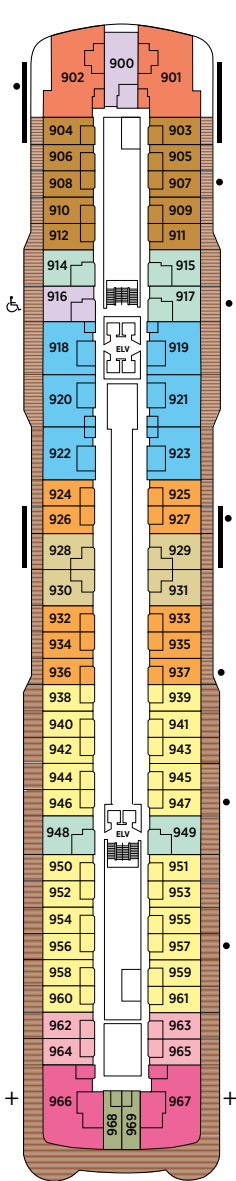

# Seven Seas Grandeur™ DECK PLANS

DECK 4

DECK 5

DECK 6

DECK 7

DECK 8

- |                     |                         |
|---------------------|-------------------------|
| RS REGENT SUITE     | D CONCIERGE SUITE       |
| MS MASTER SUITE     | E CONCIERGE SUITE       |
| GS GRAND SUITE      | F1 SUPERIOR SUITE       |
| GN GRANDEUR SUITE   | F2 SUPERIOR SUITE       |
| SS SEVEN SEAS SUITE | G1 DELUXE VERANDA SUITE |
| A PENTHOUSE SUITE   | G2 DELUXE VERANDA SUITE |
| B PENTHOUSE SUITE   | H VERANDA SUITE         |
| C PENTHOUSE SUITE   |                         |

OVERALL LENGTH . . . 735 ft.  
 BEAM (WIDTH) . . . . . 102 ft.  
 DRAFT . . . . . 23 ft.  
 SUITES . . . . . 375  
 GUESTS . . . . . 750  
 OFFICERS . . . . . European  
 CREW . . . . . 542 International  
 GUEST DECKS . . . . . 10  
 GROSS TONNAGE . . . . 55,498  
 CRUISING SPEED . . . . 19.5 Knots  
 SHIP'S REGISTRY . . . . Marshall Islands

DECK 9

DECK 10

DECK 11

DECK 12

DECK 14

- + 2-bedroom suite accommodates up to 6 guests
- Convertible sofa bed
- ♿ Wheelchair accessible suites 822, 823 and 916 have shower stall instead of bathtub

- Connecting suites
- ★ Bathroom features a glass-enclosed shower instead of bathtub in category A, B, C, G1, G2 and H