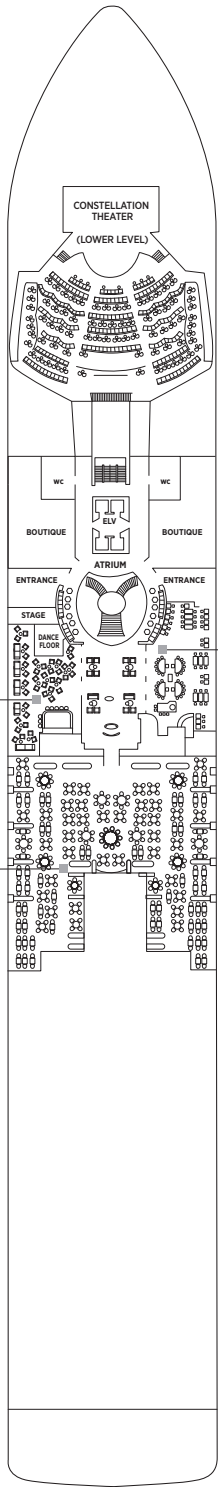

# Seven Seas Grandeur™ DECK PLANS

DECK 4

DECK 5

DECK 6

DECK 7

DECK 8

- |                     |                         |
|---------------------|-------------------------|
| RS REGENT SUITE     | D CONCIERGE SUITE       |
| MS MASTER SUITE     | E CONCIERGE SUITE       |
| GS GRAND SUITE      | F1 SUPERIOR SUITE       |
| GN GRANDEUR SUITE   | F2 SUPERIOR SUITE       |
| SS SEVEN SEAS SUITE | G1 DELUXE VERANDA SUITE |
| A PENTHOUSE SUITE   | G2 DELUXE VERANDA SUITE |
| B PENTHOUSE SUITE   | H VERANDA SUITE         |
| C PENTHOUSE SUITE   |                         |

OVERALL LENGTH . . . 735 ft.  
 BEAM (WIDTH) . . . . . 102 ft.  
 DRAFT . . . . . 23 ft.  
 SUITES . . . . . 375  
 GUESTS . . . . . 750  
 OFFICERS . . . . . European  
 CREW . . . . . 542 International  
 GUEST DECKS . . . . . 10  
 GROSS TONNAGE . . . . 55,498  
 CRUISING SPEED . . . . 19.5 Knots  
 SHIP'S REGISTRY . . . . Marshall Islands

DECK 9

DECK 10

DECK 11

DECK 12

DECK 14

- + 2-bedroom suite accommodates up to 6 guests
- Convertible sofa bed
- ♿ Wheelchair accessible suites 822, 823 and 916 have shower stall instead of bathtub

- Connecting suites
- ★ Bathroom features a glass-enclosed shower instead of bathtub in category A, B, C, G1, G2 and H