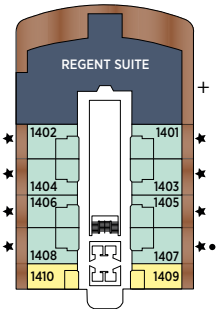

# Seven Seas Grandeur™ DECK PLANS

DECK 4

DECK 5

DECK 6

DECK 7

DECK 8

- |                     |                         |
|---------------------|-------------------------|
| RS REGENT SUITE     | D CONCIERGE SUITE       |
| MS MASTER SUITE     | E CONCIERGE SUITE       |
| GS GRAND SUITE      | F1 SUPERIOR SUITE       |
| GN GRANDEUR SUITE   | F2 SUPERIOR SUITE       |
| SS SEVEN SEAS SUITE | G1 DELUXE VERANDA SUITE |
| A PENTHOUSE SUITE   | G2 DELUXE VERANDA SUITE |
| B PENTHOUSE SUITE   | H VERANDA SUITE         |
| C PENTHOUSE SUITE   |                         |

OVERALL LENGTH . . . 735 ft.  
 BEAM (WIDTH) . . . . . 102 ft.  
 DRAFT . . . . . 23 ft.  
 SUITES . . . . . 375  
 GUESTS . . . . . 750  
 OFFICERS . . . . . European  
 CREW . . . . . 542 International  
 GUEST DECKS . . . . . 10  
 GROSS TONNAGE . . . . 55,498  
 CRUISING SPEED . . . . 19.5 Knots  
 SHIP'S REGISTRY . . . . Marshall Islands

DECK 9

DECK 10

DECK 11

DECK 12

DECK 14

- + 2-bedroom suite accommodates up to 6 guests
- Convertible sofa bed
- ♿ Wheelchair accessible suites 822, 823 and 916 have shower stall instead of bathtub

- Connecting suites
- ★ Bathroom features a glass-enclosed shower instead of bathtub in category A, B, C, G1, G2 and H