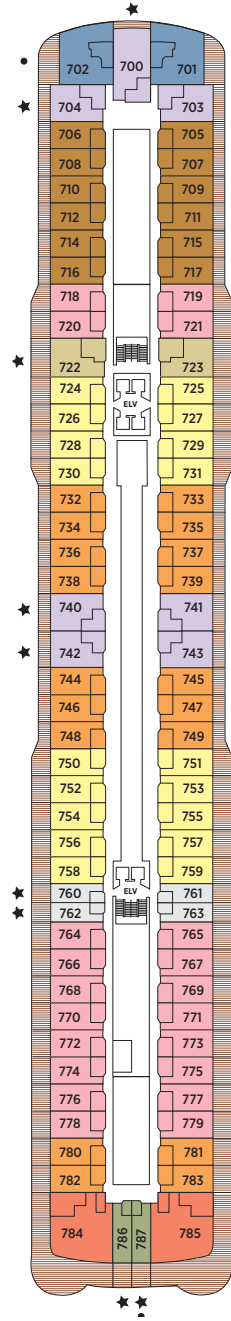

# Seven Seas Grandeur™ DECK PLANS

DECK 4

DECK 5

DECK 6

DECK 7

DECK 8

- |                     |                         |
|---------------------|-------------------------|
| RS REGENT SUITE     | D CONCIERGE SUITE       |
| MS MASTER SUITE     | E CONCIERGE SUITE       |
| GS GRAND SUITE      | F1 SUPERIOR SUITE       |
| GN GRANDEUR SUITE   | F2 SUPERIOR SUITE       |
| SS SEVEN SEAS SUITE | G1 DELUXE VERANDA SUITE |
| A PENTHOUSE SUITE   | G2 DELUXE VERANDA SUITE |
| B PENTHOUSE SUITE   | H VERANDA SUITE         |
| C PENTHOUSE SUITE   |                         |

OVERALL LENGTH . . . 735 ft.  
 BEAM (WIDTH) . . . . . 102 ft.  
 DRAFT . . . . . 23 ft.  
 SUITES . . . . . 375  
 GUESTS . . . . . 750  
 OFFICERS . . . . . European  
 CREW . . . . . 542 International  
 GUEST DECKS . . . . . 10  
 GROSS TONNAGE . . . . 55,498  
 CRUISING SPEED . . . . 19.5 Knots  
 SHIP'S REGISTRY . . . . Marshall Islands

DECK 9

DECK 10

DECK 11

DECK 12

DECK 14

- + 2-bedroom suite accommodates up to 6 guests
- Convertible sofa bed
- ♿ Wheelchair accessible suites 822, 823 and 916 have shower stall instead of bathtub

- Connecting suites
- ★ Bathroom features a glass-enclosed shower instead of bathtub in category A, B, C, G1, G2 and H