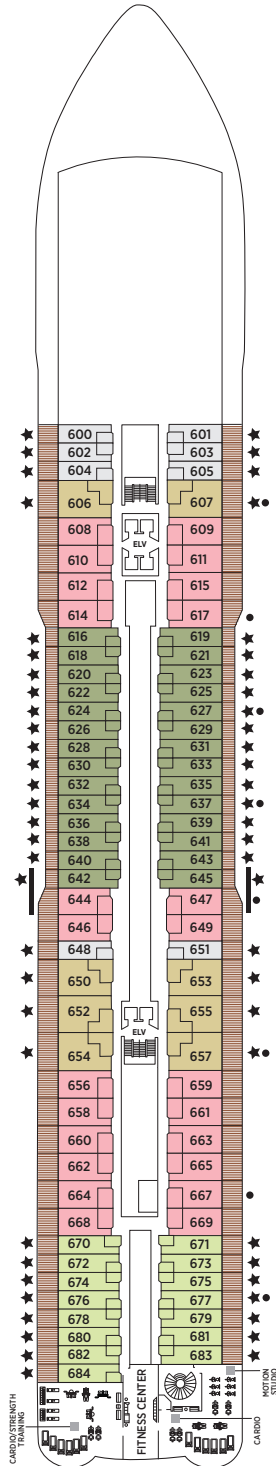

# Seven Seas Grandeur™ DECK PLANS

DECK 4

DECK 5

DECK 6

DECK 7

DECK 8

- |                     |                         |
|---------------------|-------------------------|
| RS REGENT SUITE     | D CONCIERGE SUITE       |
| MS MASTER SUITE     | E CONCIERGE SUITE       |
| GS GRAND SUITE      | F1 SUPERIOR SUITE       |
| GN GRANDEUR SUITE   | F2 SUPERIOR SUITE       |
| SS SEVEN SEAS SUITE | G1 DELUXE VERANDA SUITE |
| A PENTHOUSE SUITE   | G2 DELUXE VERANDA SUITE |
| B PENTHOUSE SUITE   | H VERANDA SUITE         |
| C PENTHOUSE SUITE   |                         |

OVERALL LENGTH . . . 735 ft.  
 BEAM (WIDTH) . . . . . 102 ft.  
 DRAFT . . . . . 23 ft.  
 SUITES . . . . . 375  
 GUESTS . . . . . 750  
 OFFICERS . . . . . European  
 CREW . . . . . 542 International  
 GUEST DECKS . . . . . 10  
 GROSS TONNAGE . . . . 55,498  
 CRUISING SPEED . . . . 19.5 Knots  
 SHIP'S REGISTRY . . . . Marshall Islands

DECK 9

DECK 10

DECK 11

DECK 12

DECK 14

- + 2-bedroom suite accommodates up to 6 guests
- Convertible sofa bed
- ♿ Wheelchair accessible suites 822, 823 and 916 have shower stall instead of bathtub

- Connecting suites
- ★ Bathroom features a glass-enclosed shower instead of bathtub in category A, B, C, G1, G2 and H