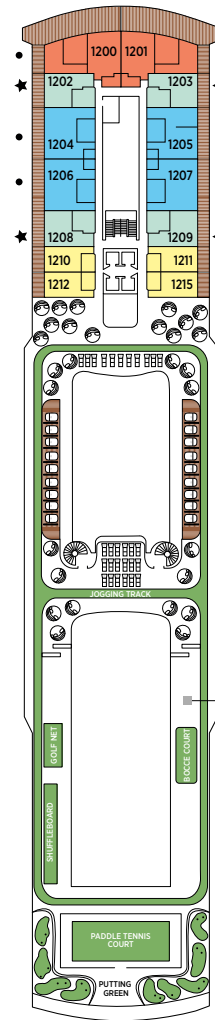

# Seven Seas Grandeur™ DECK PLANS

DECK 4

DECK 5

DECK 6

DECK 7

DECK 8

- |                     |                         |
|---------------------|-------------------------|
| RS REGENT SUITE     | D CONCIERGE SUITE       |
| MS MASTER SUITE     | E CONCIERGE SUITE       |
| GS GRAND SUITE      | F1 SUPERIOR SUITE       |
| GN GRANDEUR SUITE   | F2 SUPERIOR SUITE       |
| SS SEVEN SEAS SUITE | G1 DELUXE VERANDA SUITE |
| A PENTHOUSE SUITE   | G2 DELUXE VERANDA SUITE |
| B PENTHOUSE SUITE   | H VERANDA SUITE         |
| C PENTHOUSE SUITE   |                         |

OVERALL LENGTH . . . 735 ft.  
 BEAM (WIDTH) . . . . . 102 ft.  
 DRAFT . . . . . 23 ft.  
 SUITES . . . . . 375  
 GUESTS . . . . . 750  
 OFFICERS . . . . . European  
 CREW . . . . . 542 International  
 GUEST DECKS . . . . . 10  
 GROSS TONNAGE . . . . 55,498  
 CRUISING SPEED . . . . 19.5 Knots  
 SHIP'S REGISTRY . . . . Marshall Islands

DECK 9

DECK 10

DECK 11

DECK 12

DECK 14

- + 2-bedroom suite accommodates up to 6 guests
- Convertible sofa bed
- ♿ Wheelchair accessible suites 822, 823 and 916 have shower stall instead of bathtub

- Connecting suites
- ★ Bathroom features a glass-enclosed shower instead of bathtub in category A, B, C, G1, G2 and H

\*Estimated gross tonnage  
 Up to one rollaway bed can be added to most suites. Please inquire at time of booking.