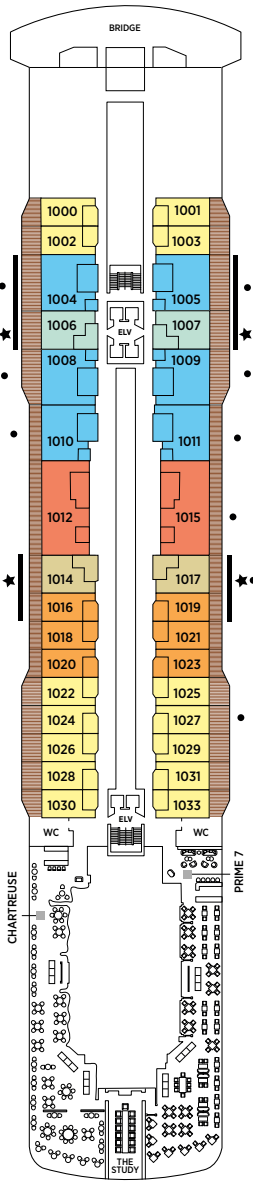

# Seven Seas Grandeur™ DECK PLANS

DECK 4

DECK 5

DECK 6

DECK 7

DECK 8

- |                     |                         |
|---------------------|-------------------------|
| RS REGENT SUITE     | D CONCIERGE SUITE       |
| MS MASTER SUITE     | E CONCIERGE SUITE       |
| GS GRAND SUITE      | F1 SUPERIOR SUITE       |
| GN GRANDEUR SUITE   | F2 SUPERIOR SUITE       |
| SS SEVEN SEAS SUITE | G1 DELUXE VERANDA SUITE |
| A PENTHOUSE SUITE   | G2 DELUXE VERANDA SUITE |
| B PENTHOUSE SUITE   | H VERANDA SUITE         |
| C PENTHOUSE SUITE   |                         |

OVERALL LENGTH . . . 735 ft.  
 BEAM (WIDTH) . . . . . 102 ft.  
 DRAFT . . . . . 23 ft.  
 SUITES . . . . . 375  
 GUESTS . . . . . 750  
 OFFICERS . . . . . European  
 CREW . . . . . 542 International  
 GUEST DECKS . . . . . 10  
 GROSS TONNAGE . . . . 55,498  
 CRUISING SPEED . . . . 19.5 Knots  
 SHIP'S REGISTRY . . . . Marshall Islands

DECK 9

DECK 10

DECK 11

DECK 12

DECK 14

- + 2-bedroom suite accommodates up to 6 guests
- Convertible sofa bed
- ♿ Wheelchair accessible suites 822, 823 and 916 have shower stall instead of bathtub

- Connecting suites
- ★ Bathroom features a glass-enclosed shower instead of bathtub in category A, B, C, G1, G2 and H