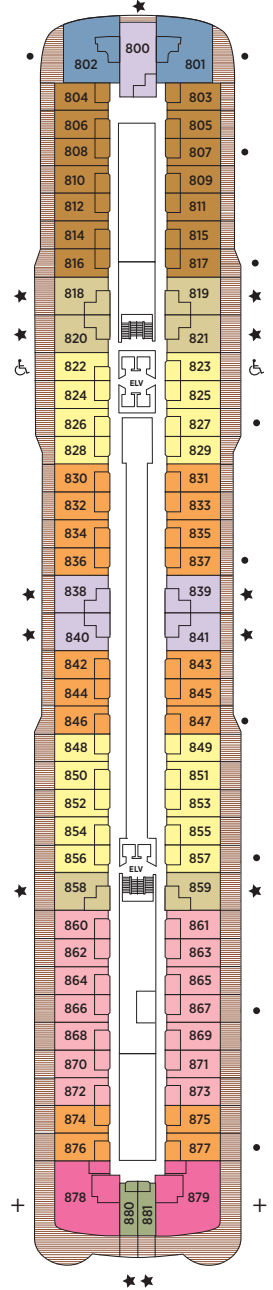

# Seven Seas Grandeur™ DECK PLANS

DECK 4

DECK 5

DECK 6

DECK 7

DECK 8

- |                     |                         |
|---------------------|-------------------------|
| RS REGENT SUITE     | D CONCIERGE SUITE       |
| MS MASTER SUITE     | E CONCIERGE SUITE       |
| GS GRAND SUITE      | F1 SUPERIOR SUITE       |
| GN GRANDEUR SUITE   | F2 SUPERIOR SUITE       |
| SS SEVEN SEAS SUITE | G1 DELUXE VERANDA SUITE |
| A PENTHOUSE SUITE   | G2 DELUXE VERANDA SUITE |
| B PENTHOUSE SUITE   | H VERANDA SUITE         |
| C PENTHOUSE SUITE   |                         |

OVERALL LENGTH . . . 735 ft.  
 BEAM (WIDTH) . . . . . 102 ft.  
 DRAFT . . . . . 23 ft.  
 SUITES . . . . . 375  
 GUESTS . . . . . 750  
 OFFICERS . . . . . European  
 CREW . . . . . 542 International  
 GUEST DECKS . . . . . 10  
 GROSS TONNAGE . . . . 55,498  
 CRUISING SPEED . . . . 19.5 Knots  
 SHIP'S REGISTRY . . . . Marshall Islands

DECK 9

DECK 10

DECK 11

DECK 12

DECK 14

- + 2-bedroom suite accommodates up to 6 guests
- Convertible sofa bed
- ♿ Wheelchair accessible suites 822, 823 and 916 have shower stall instead of bathtub

- Connecting suites
- ★ Bathroom features a glass-enclosed shower instead of bathtub in category A, B, C, G1, G2 and H