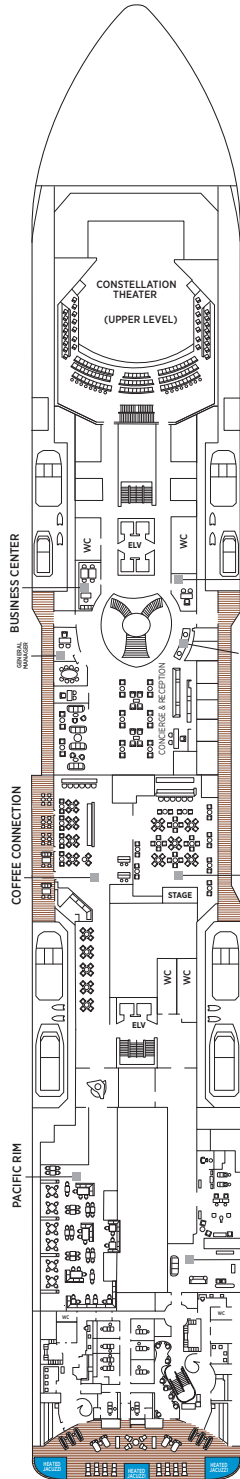

# Seven Seas Grandeur™ DECK PLANS

DECK 4

DECK 5

DECK 6

DECK 7

DECK 8

- |                     |                         |
|---------------------|-------------------------|
| RS REGENT SUITE     | D CONCIERGE SUITE       |
| MS MASTER SUITE     | E CONCIERGE SUITE       |
| GS GRAND SUITE      | F1 SUPERIOR SUITE       |
| GN GRANDEUR SUITE   | F2 SUPERIOR SUITE       |
| SS SEVEN SEAS SUITE | G1 DELUXE VERANDA SUITE |
| A PENTHOUSE SUITE   | G2 DELUXE VERANDA SUITE |
| B PENTHOUSE SUITE   | H VERANDA SUITE         |
| C PENTHOUSE SUITE   |                         |

OVERALL LENGTH . . . 735 ft.  
 BEAM (WIDTH) . . . . . 102 ft.  
 DRAFT . . . . . 23 ft.  
 SUITES . . . . . 375  
 GUESTS . . . . . 750  
 OFFICERS . . . . . European  
 CREW . . . . . 542 International  
 GUEST DECKS . . . . . 10  
 GROSS TONNAGE . . . . 55,498  
 CRUISING SPEED . . . . 19.5 Knots  
 SHIP'S REGISTRY . . . . Marshall Islands

DECK 9

DECK 10

DECK 11

DECK 12

DECK 14

- + 2-bedroom suite accommodates up to 6 guests
- Convertible sofa bed
- ♿ Wheelchair accessible suites 822, 823 and 916 have shower stall instead of bathtub

- Connecting suites
- ★ Bathroom features a glass-enclosed shower instead of bathtub in category A, B, C, G1, G2 and H