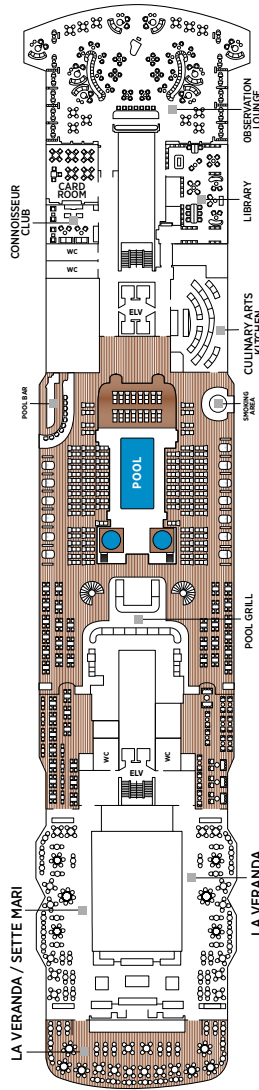

# Seven Seas Grandeur™ DECK PLANS

DECK 4

DECK 5

DECK 6

DECK 7

DECK 8

- |                     |                         |
|---------------------|-------------------------|
| RS REGENT SUITE     | D CONCIERGE SUITE       |
| MS MASTER SUITE     | E CONCIERGE SUITE       |
| GS GRAND SUITE      | F1 SUPERIOR SUITE       |
| GN GRANDEUR SUITE   | F2 SUPERIOR SUITE       |
| SS SEVEN SEAS SUITE | G1 DELUXE VERANDA SUITE |
| A PENTHOUSE SUITE   | G2 DELUXE VERANDA SUITE |
| B PENTHOUSE SUITE   | H VERANDA SUITE         |
| C PENTHOUSE SUITE   |                         |

OVERALL LENGTH . . . 735 ft.  
 BEAM (WIDTH) . . . . . 102 ft.  
 DRAFT . . . . . 23 ft.  
 SUITES . . . . . 375  
 GUESTS . . . . . 750  
 OFFICERS . . . . . European  
 CREW . . . . . 542 International  
 GUEST DECKS . . . . . 10  
 GROSS TONNAGE . . . . 55,498  
 CRUISING SPEED . . . . 19.5 Knots  
 SHIP'S REGISTRY . . . . Marshall Islands

DECK 9

DECK 10

DECK 11

DECK 12

DECK 14

- + 2-bedroom suite accommodates up to 6 guests
- Convertible sofa bed
- ♿ Wheelchair accessible suites 822, 823 and 916 have shower stall instead of bathtub

- Connecting suites
- ★ Bathroom features a glass-enclosed shower instead of bathtub in category A, B, C, G1, G2 and H