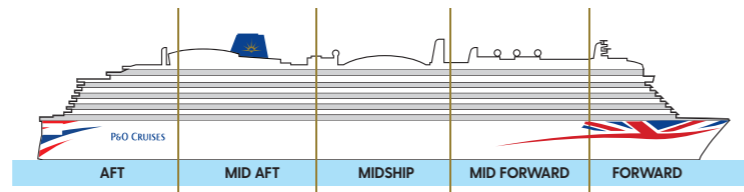

Deck plans

# Iona

184,000 tonnes. Entered service in 2021  
 Normal operating capacity: 5,200 guests and 1,800 crew

**Suites**

Suite: Decks 9, 10, 11, 12, 14 & 15  
 Family Sea view Suite: Promenade Deck  
 Conservatory Mini-suite: Promenade & Deck 9