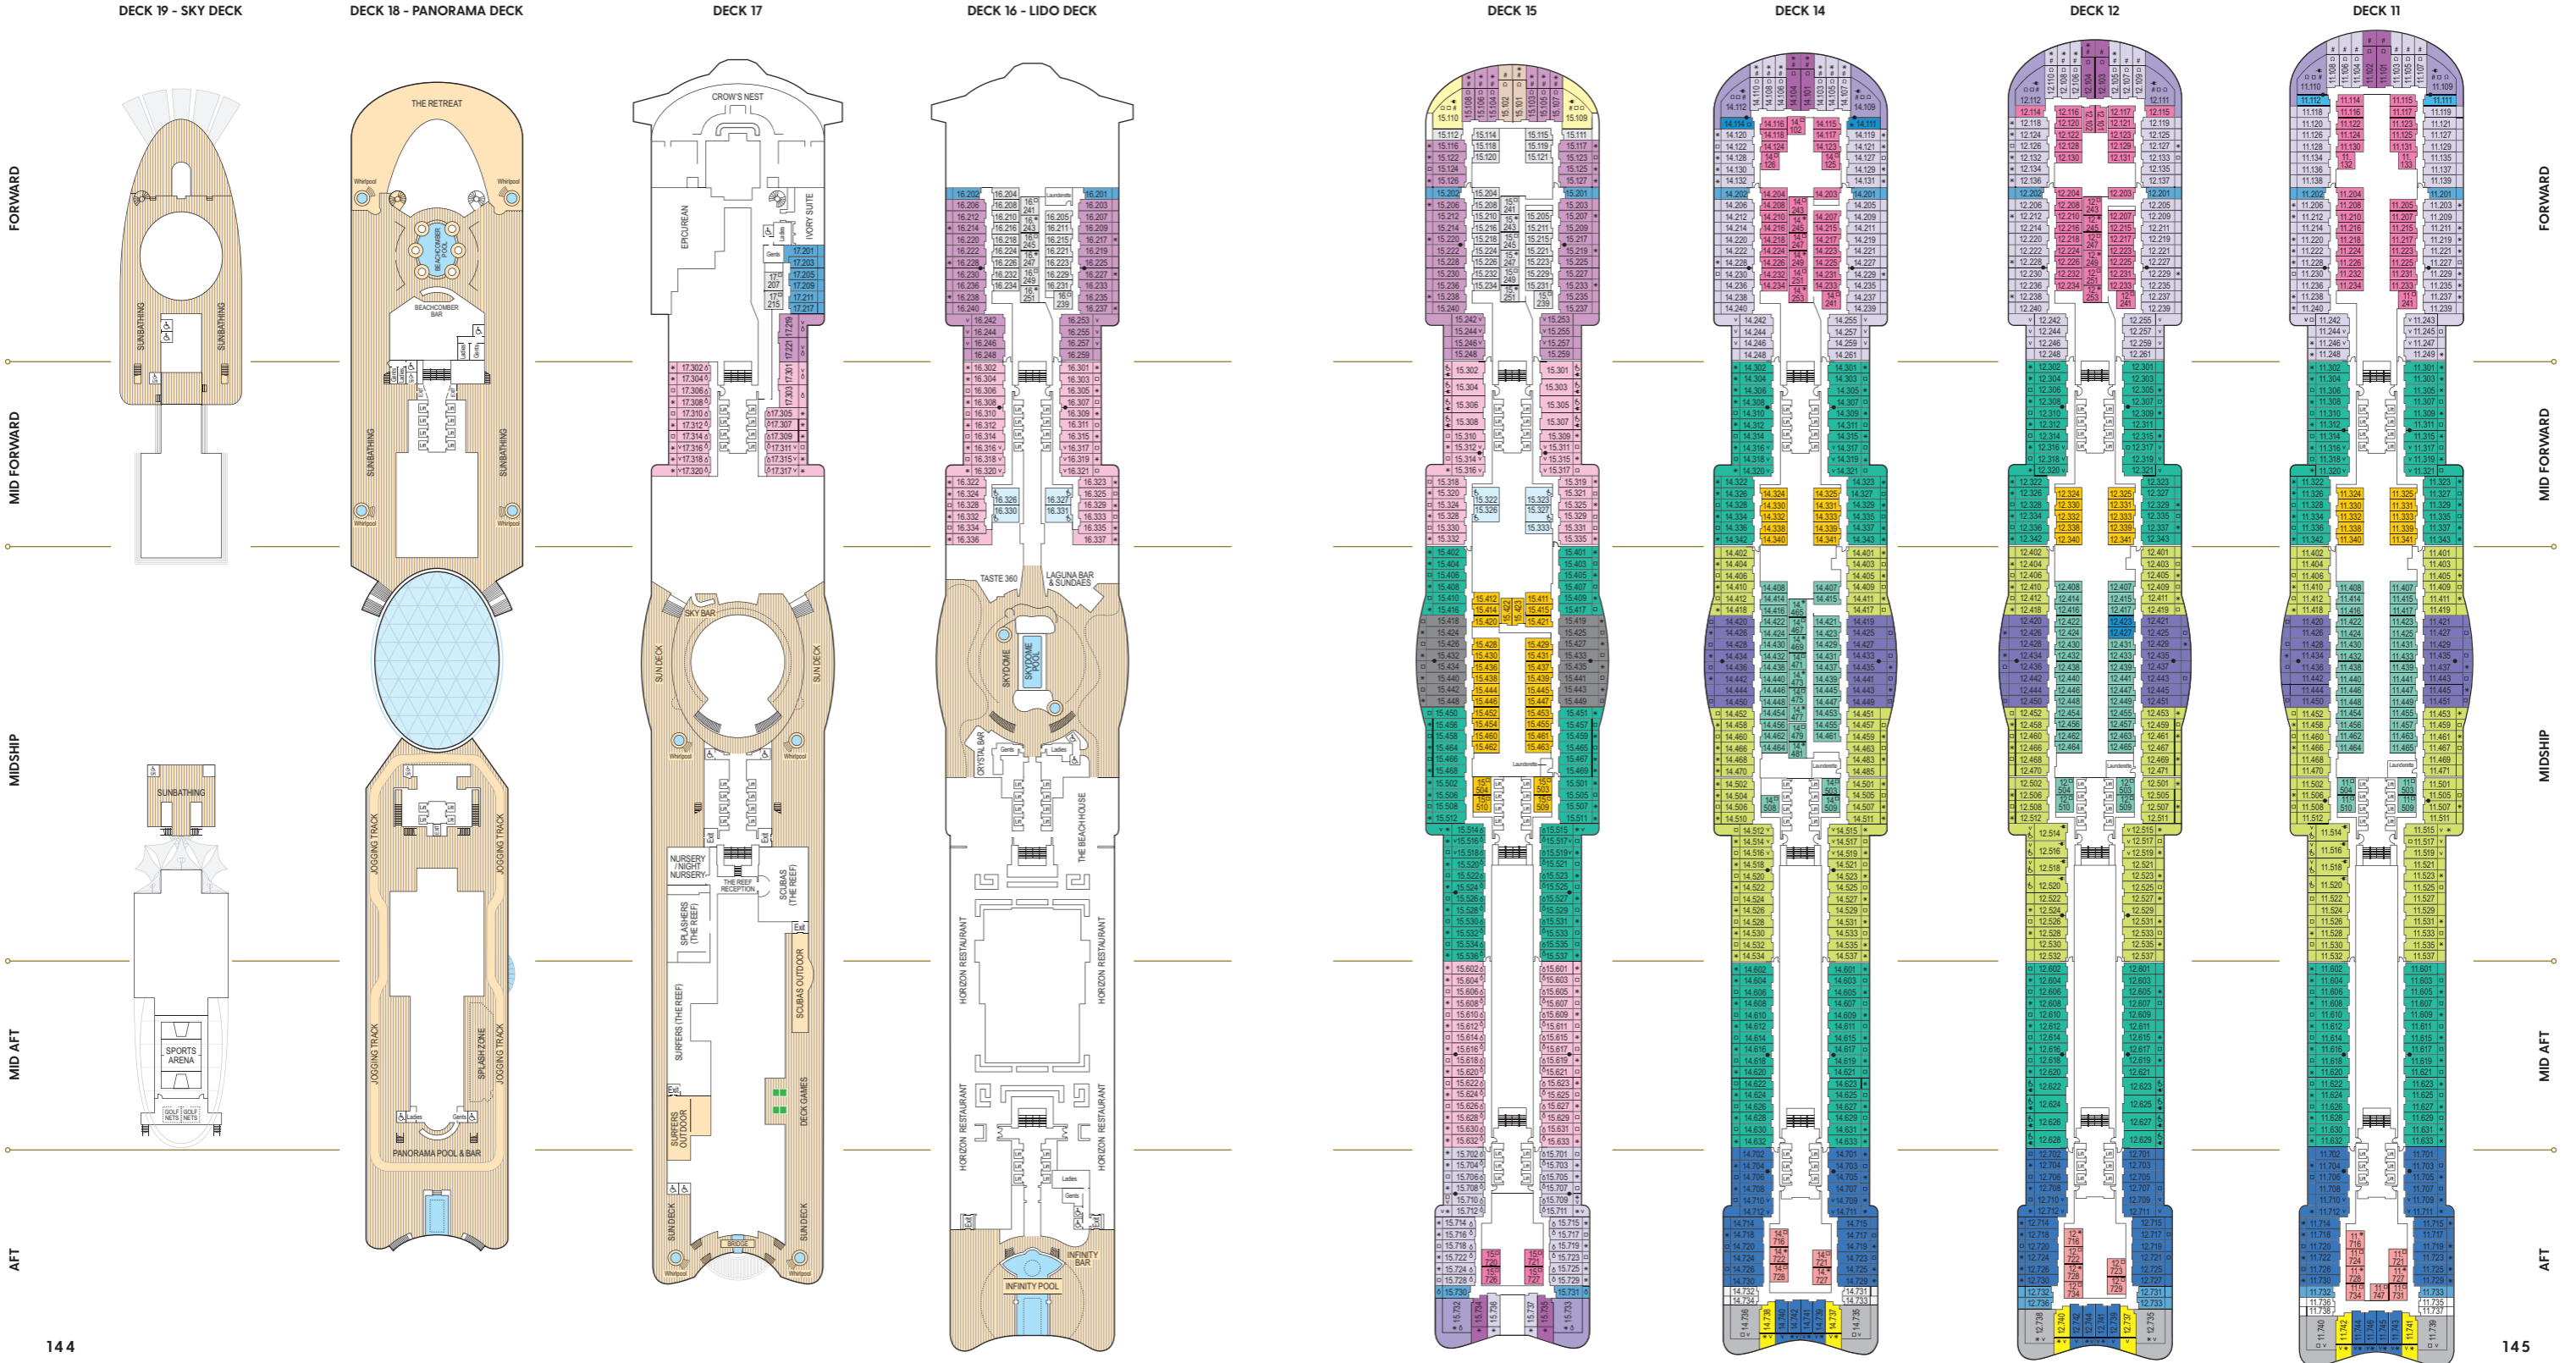

Deck plans

DECK 19 - SKY DECK

DECK 18 - PANORAMA DECK

DECK 17

DECK 16 - LIDO DECK

DECK 15

DECK 14

DECK 12

DECK 11

**Suites**

Suite: Decks 9, 10, 11, 12, 14 & 15  
 Family Sea view Suite: Promenade Deck  
 Conservatory Mini-suite: Promenade & Deck 9

**Balcony cabins**

Deluxe with Sofa: Promenade & Decks 9, 10, 11, 12, 14 & 15  
 Standard with Sofa: Promenade, Lido & Decks 5, 9, 10, 11, 12, 14, 15 & 17  
 Smaller: Lido & Decks 9, 10, 11, 12, 14, 15 & 17

B4	B5	B6
BA		
CV	CW	CY CZ
EA	EB	ED EE EF EZ
GA	GB	GC GD GE GF GZ
GX		

**Sea view cabins**

Standard: Decks 4 & 5

**Inside cabins**

Larger: Decks 4, 5, 9, 11 & 14  
 Standard: all cabin decks

**Single cabins**