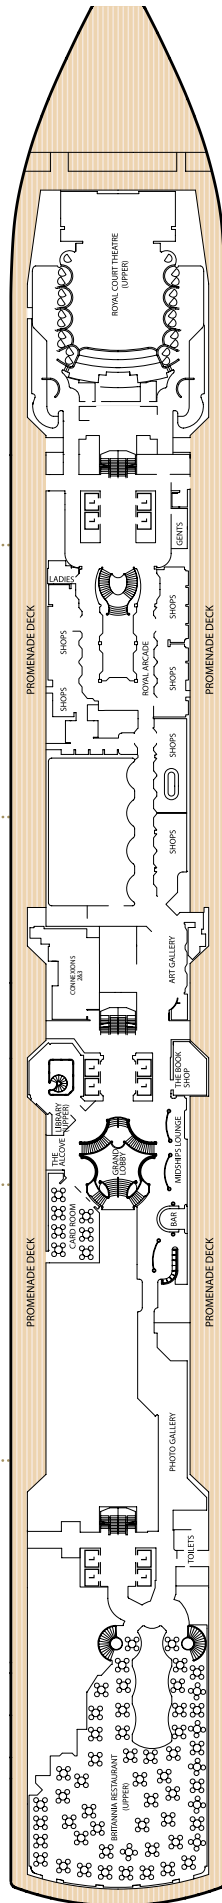

Key to symbols

- L Lift
- † Indicates 2 lower berths and 1 upper berth
- + Indicates 3rd berth is a single sofa bed
- ‡ Indicates 3rd and 4th berth is a single sofa bed and one upper bed
- Indicates powered mobility device friendly stateroom

Ship facts - Queen Victoria

Entered Service:	2007
Country of Registry:	Bermuda
Speed:	23.7 knots
Guest Capacity:	2,061
No. of Crew:	980
Length Overall:	964.5 feet
Width:	106 feet
Draft:	25.9 feet

Deck 3 (High)

Forward

Mid Forward

Midships

Mid Aft

Aft