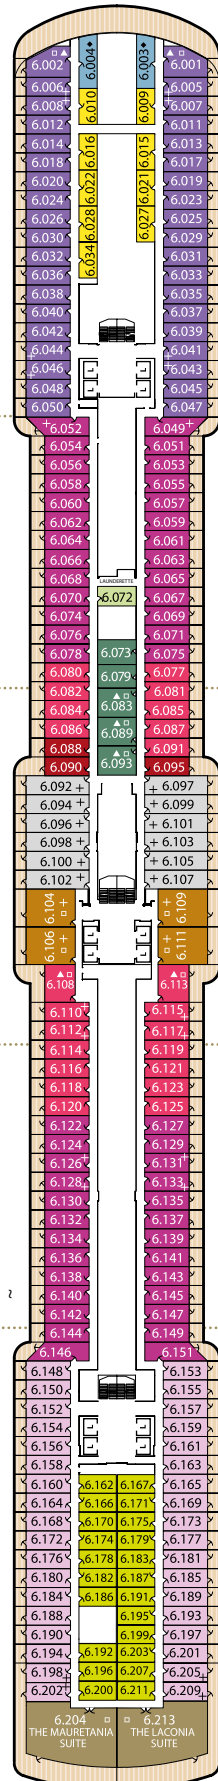

Stateroom Category

Grand Suites		
Aft	High Decks 6,7	Q1
Master Suites		
Midships	High Deck 7	Q2
Penthouse		
Midships	High Decks 4,5,6,8	Q3
Midships/Aft	High Deck 7	Q4
Queens Suites		
Aft	High Decks 4,5,8~	Q5
Forward/Aft	High Decks 4,5,7,8~	Q6
Princess Suites		
Midships	High Decks 7,8	P1
Midships/Forward	High Decks 4,5,6	P2
Club Balcony		
Midships	High Decks 6,7,8	A1
Midships	High Deck 8	A2
Balcony		
Midships	High Decks 5,6,7	BA
Midships	High Decks 5,6,7,8	BB
Midships	High Decks 4,8	BC
Aft	High Decks 5,6,7	BD
Forward/Aft	High Decks 4,5,6,7,8	BE
Forward	High Decks 4*,8	BF
Balcony (partially obstructed view)*		
Midships	High Deck 5	CA
Midships	High Decks 4,5	CB
Oceanview		
Midships	Low Deck 1	EB
Midships/Aft	Low Deck 1	EC
Forward	Low Deck 1	EF
Forward	High Deck 6*	EF
Oceanview (obstructed view)*		
Midships	High Deck 4	FB
Midships	High Deck 4	FC
Deluxe Inside		
Midships	High Decks 6,8	GA
Midships	Low Deck 1	GB
Midships	Low Deck 1	GC
Standard Inside		
Midships	High Decks 4,5,6,7,8	IA
Aft	High Decks 5,6,7	ID
Forward/Aft	High Decks 4,5,6,8	IE
Forward	High Decks 4,8	IF
Single		
Oceanview	Midships, Low Deck 2	KC
Inside	Midships, Low Deck 2	LC

Queen Victoria deck plans

View Queen Victoria stateroom accommodation and virtual tours at cunard.com/vq

Deck 8 (High)

Deck 7 (High)

Deck 6 (High)

Deck 5 (High)

Deck 4 (High)

A1 Staterooms 6.088, 6.090, 6.095 available for booking from November 2024, for sailings from 5 December 2024.