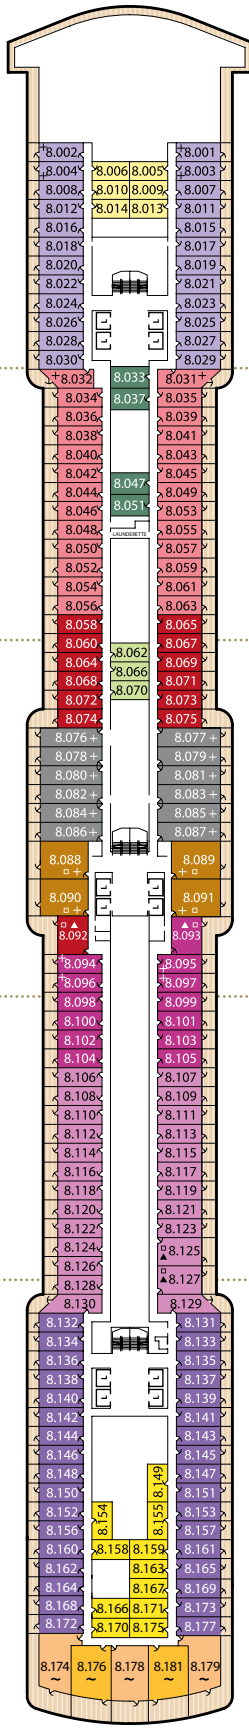

Stateroom Category

Grand Suites		
Aft	High Decks 6,7	Q1
Master Suites		
Midships	High Deck 7	Q2
Penthouse		
Midships	High Decks 4,5,6,8	Q3
Midships/Aft	High Deck 7	Q4
Queens Suites		
Aft	High Decks 4,5,8~	Q5
Forward/Aft	High Decks 4,5,7,8~	Q6
Princess Suites		
Midships	High Decks 7,8	P1
Midships/Forward	High Decks 4,5,6	P2
Club Balcony		
Midships	High Decks 6,7,8	A1
Midships	High Deck 8	A2
Balcony		
Midships	High Decks 5,6,7	BA
Midships	High Decks 5,6,7,8	BB
Midships	High Decks 4,8	BC
Aft	High Decks 5,6,7	BD
Forward/Aft	High Decks 4,5,6,7,8	BE
Forward	High Decks 4*,8	BF
Balcony (partially obstructed view)*		
Midships	High Deck 5	CA
Midships	High Decks 4,5	CB
Oceanview		
Midships	Low Deck 1	EB
Midships/Aft	Low Deck 1	EC
Forward	Low Deck 1	EF
Forward	High Deck 6*	EF
Oceanview (obstructed view)*		
Midships	High Deck 4	FB
Midships	High Deck 4	FC
Deluxe Inside		
Midships	High Decks 6,8	GA
Midships	Low Deck 1	GB
Midships	Low Deck 1	GC
Standard Inside		
Midships	High Decks 4,5,6,7,8	IA
Aft	High Decks 5,6,7	ID
Forward/Aft	High Decks 4,5,6,8	IE
Forward	High Decks 4,8	IF
Single		
Oceanview	Midships, Low Deck 2	KC
Inside	Midships, Low Deck 2	LC

Queen Victoria deck plans

View Queen Victoria stateroom accommodation and virtual tours at cunard.com/vq

Deck 8 (High)

Deck 7 (High)

Deck 6 (High)

Deck 5 (High)

Deck 4 (High)

A1 Staterooms 6.088, 6.090, 6.095 available for booking from November 2024, for sailings from 5 December 2024.

Ship facts - Queen Victoria

Entered Service:	2007
Country of Registry:	Bermuda
Speed:	23.7 knots
Guest Capacity:	2,061
No. of Crew:	980
Length Overall:	964.5 feet
Width:	106 feet
Draft:	25.9 feet

Deck 3 (High)