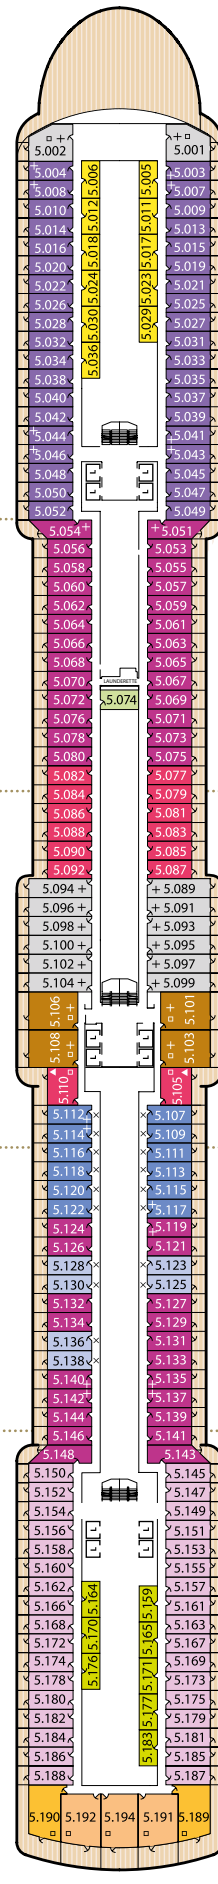

Stateroom Category

Grand Suites		
Aft	High Decks 6,7	Q1
Master Suites		
Midships	High Deck 7	Q2
Penthouse		
Midships	High Decks 4,5,6,8	Q3
Midships/Aft	High Deck 7	Q4
Queens Suites		
Aft	High Decks 4,5,8~	Q5
Forward/Aft	High Decks 4,5,7,8~	Q6
Princess Suites		
Midships	High Decks 7,8	P1
Midships/Forward	High Decks 4,5,6	P2
Club Balcony		
Midships	High Decks 6,7,8	A1
Midships	High Deck 8	A2
Balcony		
Midships	High Decks 5,6,7	BA
Midships	High Decks 5,6,7,8	BB
Midships	High Decks 4,8	BC
Aft	High Decks 5,6,7	BD
Forward/Aft	High Decks 4,5,6,7,8	BE
Forward	High Decks 4*,8	BF
Balcony (partially obstructed view)*		
Midships	High Deck 5	CA
Midships	High Decks 4,5	CB
Oceanview		
Midships	Low Deck 1	EB
Midships/Aft	Low Deck 1	EC
Forward	Low Deck 1	EF
Forward	High Deck 6*	EF
Oceanview (obstructed view)*		
Midships	High Deck 4	FB
Midships	High Deck 4	FC
Deluxe Inside		
Midships	High Decks 6,8	GA
Midships	Low Deck 1	GB
Midships	Low Deck 1	GC
Standard Inside		
Midships	High Decks 4,5,6,7,8	IA
Aft	High Decks 5,6,7	ID
Forward/Aft	High Decks 4,5,6,8	IE
Forward	High Decks 4,8	IF
Single		
Oceanview	Midships, Low Deck 2	KC
Inside	Midships, Low Deck 2	LC

Queen Victoria deck plans

View Queen Victoria stateroom accommodation and virtual tours at cunard.com/vq

Deck 8 (High)

Deck 7 (High)

Deck 6 (High)

Deck 5 (High)

Deck 4 (High)

A1 Staterooms 6.088, 6.090, 6.095 available for booking from November 2024, for sailings from 5 December 2024.

Ship facts - Queen Victoria

Entered Service:	2007
Country of Registry:	Bermuda
Speed:	23.7 knots
Guest Capacity:	2,061
No. of Crew:	980
Length Overall:	964.5 feet
Width:	106 feet
Draft:	25.9 feet

Deck 3 (High)