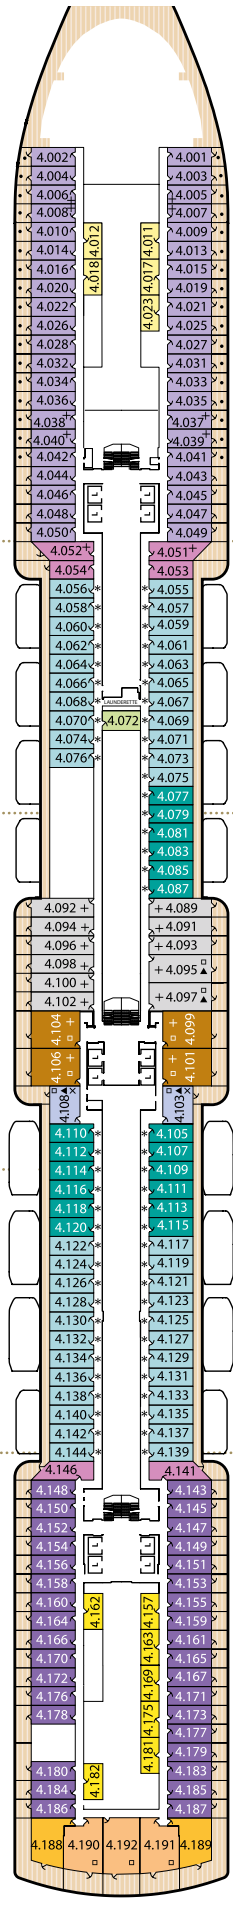

Stateroom Category

Grand Suites		
Aft	High Decks 6,7	Q1
Master Suites		
Midships	High Deck 7	Q2
Penthouse		
Midships	High Decks 4,5,6,8	Q3
Midships/Aft	High Deck 7	Q4
Queens Suites		
Aft	High Decks 4,5,8~	Q5
Forward/Aft	High Decks 4,5,7,8~	Q6
Princess Suites		
Midships	High Decks 7,8	P1
Midships/Forward	High Decks 4,5,6	P2
Club Balcony		
Midships	High Decks 6,7,8	A1
Midships	High Deck 8	A2
Balcony		
Midships	High Decks 5,6,7	BA
Midships	High Decks 5,6,7,8	BB
Midships	High Decks 4,8	BC
Aft	High Decks 5,6,7	BD
Forward/Aft	High Decks 4,5,6,7,8	BE
Forward	High Decks 4*,8	BF
Balcony (partially obstructed view)*		
Midships	High Deck 5	CA
Midships	High Decks 4,5	CB
Oceanview		
Midships	Low Deck 1	EB
Midships/Aft	Low Deck 1	EC
Forward	Low Deck 1	EF
Forward	High Deck 6*	EF
Oceanview (obstructed view)*		
Midships	High Deck 4	FB
Midships	High Deck 4	FC
Deluxe Inside		
Midships	High Decks 6,8	GA
Midships	Low Deck 1	GB
Midships	Low Deck 1	GC
Standard Inside		
Midships	High Decks 4,5,6,7,8	IA
Aft	High Decks 5,6,7	ID
Forward/Aft	High Decks 4,5,6,8	IE
Forward	High Decks 4,8	IF
Single		
Oceanview	Midships, Low Deck 2	KC
Inside	Midships, Low Deck 2	LC

Queen Victoria deck plans

View Queen Victoria stateroom accommodation and virtual tours at cunard.com/vq

Deck 8 (High)

Deck 7 (High)

Deck 6 (High)

Deck 5 (High)

Deck 4 (High)

A1 Staterooms 6.088, 6.090, 6.095 available for booking from November 2024, for sailings from 5 December 2024.

Ship facts - Queen Victoria

Entered Service:	2007
Country of Registry:	Bermuda
Speed:	23.7 knots
Guest Capacity:	2,061
No. of Crew:	980
Length Overall:	964.5 feet
Width:	106 feet
Draft:	25.9 feet

Deck 3 (High)