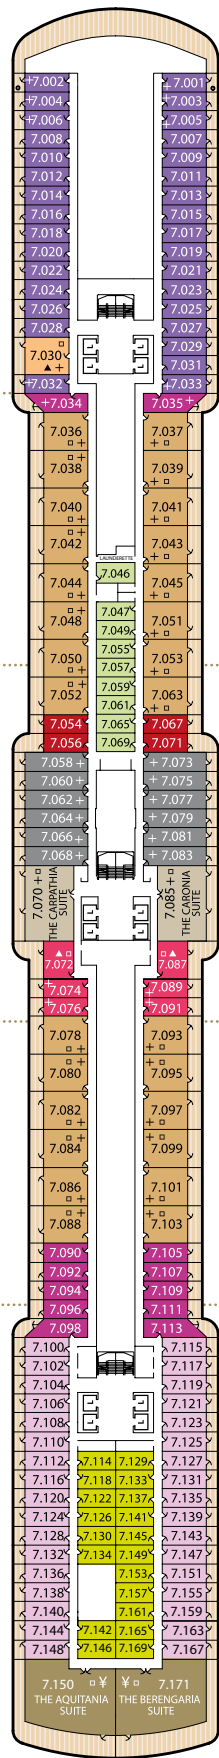

Stateroom Category

Grand Suites		
Aft	High Decks 6,7	Q1
Master Suites		
Midships	High Deck 7	Q2
Penthouse		
Midships	High Decks 4,5,6,8	Q3
Midships/Aft	High Deck 7	Q4
Queens Suites		
Aft	High Decks 4,5,8~	Q5
Forward/Aft	High Decks 4,5,7,8~	Q6
Princess Suites		
Midships	High Decks 7,8	P1
Midships/Forward	High Decks 4,5,6	P2
Club Balcony		
Midships	High Decks 6,7,8	A1
Midships	High Deck 8	A2
Balcony		
Midships	High Decks 5,6,7	BA
Midships	High Decks 5,6,7,8	BB
Midships	High Decks 4,8	BC
Aft	High Decks 5,6,7	BD
Forward/Aft	High Decks 4,5,6,7,8	BE
Forward	High Decks 4*,8	BF
Balcony (partially obstructed view)*		
Midships	High Deck 5	CA
Midships	High Decks 4,5	CB
Oceanview		
Midships	Low Deck 1	EB
Midships/Aft	Low Deck 1	EC
Forward	Low Deck 1	EF
Forward	High Deck 6*	EF
Oceanview (obstructed view)*		
Midships	High Deck 4	FB
Midships	High Deck 4	FC
Deluxe Inside		
Midships	High Decks 6,8	GA
Midships	Low Deck 1	GB
Midships	Low Deck 1	GC
Standard Inside		
Midships	High Decks 4,5,6,7,8	IA
Aft	High Decks 5,6,7	ID
Forward/Aft	High Decks 4,5,6,8	IE
Forward	High Decks 4,8	IF
Single		
Oceanview	Midships, Low Deck 2	KC
Inside	Midships, Low Deck 2	LC

Queen Victoria deck plans

View Queen Victoria stateroom accommodation and virtual tours at cunard.com/vq

Deck 8 (High)

Deck 7 (High)

Deck 6 (High)

Deck 5 (High)

Deck 4 (High)

A1 Staterooms 6.088, 6.090, 6.095 available for booking from November 2024, for sailings from 5 December 2024.

Ship facts - Queen Victoria

Entered Service:	2007
Country of Registry:	Bermuda
Speed:	23.7 knots
Guest Capacity:	2,061
No. of Crew:	980
Length Overall:	964.5 feet
Width:	106 feet
Draft:	25.9 feet

Deck 3 (High)