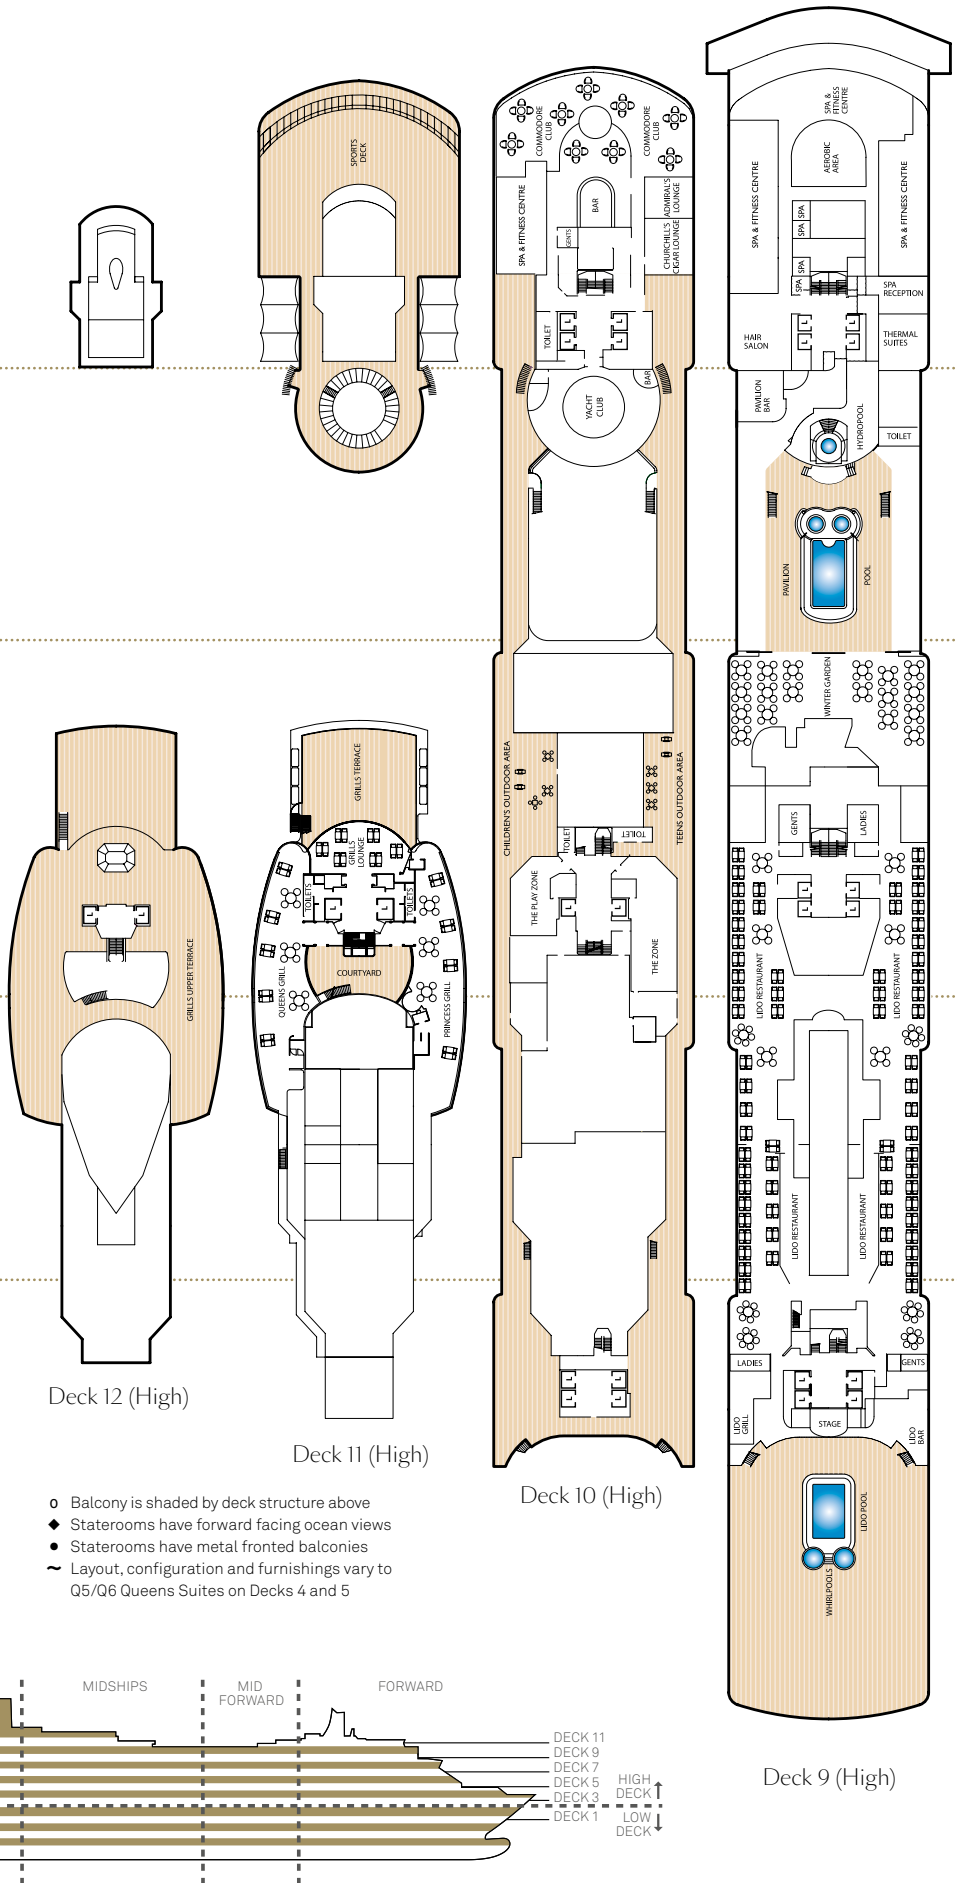

Stateroom Category

Grand Suites		
Aft	High Decks 6,7	Q1
Master Suites		
Midships	High Deck 7	Q2
Penthouse		
Midships	High Decks 4,5,6,8	Q3
Midships/Aft	High Deck 7	Q4
Queens Suites		
Aft	High Decks 4,5,8~	Q5
Forward/Aft	High Decks 4,5,7,8~	Q6
Princess Suites		
Midships	High Decks 7,8	P1
Midships/Forward	High Decks 4,5,6	P2
Club Balcony		
Midships	High Decks 6,7,8	A1
Midships	High Deck 8	A2
Balcony		
Midships	High Decks 5,6,7	BA
Midships	High Decks 5,6,7,8	BB
Midships	High Decks 4,8	BC
Aft	High Decks 5,6,7	BD
Forward/Aft	High Decks 4,5,6,7,8	BE
Forward	High Decks 4*,8	BF
Balcony (partially obstructed view)*		
Midships	High Deck 5	CA
Midships	High Decks 4,5	CB
Oceanview		
Midships	Low Deck 1	EB
Midships/Aft	Low Deck 1	EC
Forward	Low Deck 1	EF
Forward	High Deck 6*	EF
Oceanview (obstructed view)*		
Midships	High Deck 4	FB
Midships	High Deck 4	FC
Deluxe Inside		
Midships	High Decks 6,8	GA
Midships	Low Deck 1	GB
Midships	Low Deck 1	GC
Standard Inside		
Midships	High Decks 4,5,6,7,8	IA
Aft	High Decks 5,6,7	ID
Forward/Aft	High Decks 4,5,6,8	IE
Forward	High Decks 4,8	IF
Single		
Oceanview	Midships, Low Deck 2	KC
Inside	Midships, Low Deck 2	LC

Queen Victoria deck plans

View Queen Victoria stateroom accommodation and virtual tours at cunard.com/vq

Deck 8 (High)

Deck 7 (High)

Deck 6 (High)

Deck 5 (High)

Deck 4 (High)

A1 Staterooms 6.088, 6.090, 6.095 available for booking from November 2024, for sailings from 5 December 2024.

Key to symbols

- L Lift
- † Indicates 2 lower berths and 1 upper berth
- + Indicates 3rd berth is a single sofa bed
- ‡ Indicates 3rd and 4th berth is a single sofa bed and one upper bed
- Indicates powered mobility device friendly stateroom

Ship facts - Queen Victoria

Entered Service:	2007
Country of Registry:	Bermuda
Speed:	23.7 knots
Guest Capacity:	2,061
No. of Crew:	980
Length Overall:	964.5 feet
Width:	106 feet
Draft:	25.9 feet

Deck 3 (High)