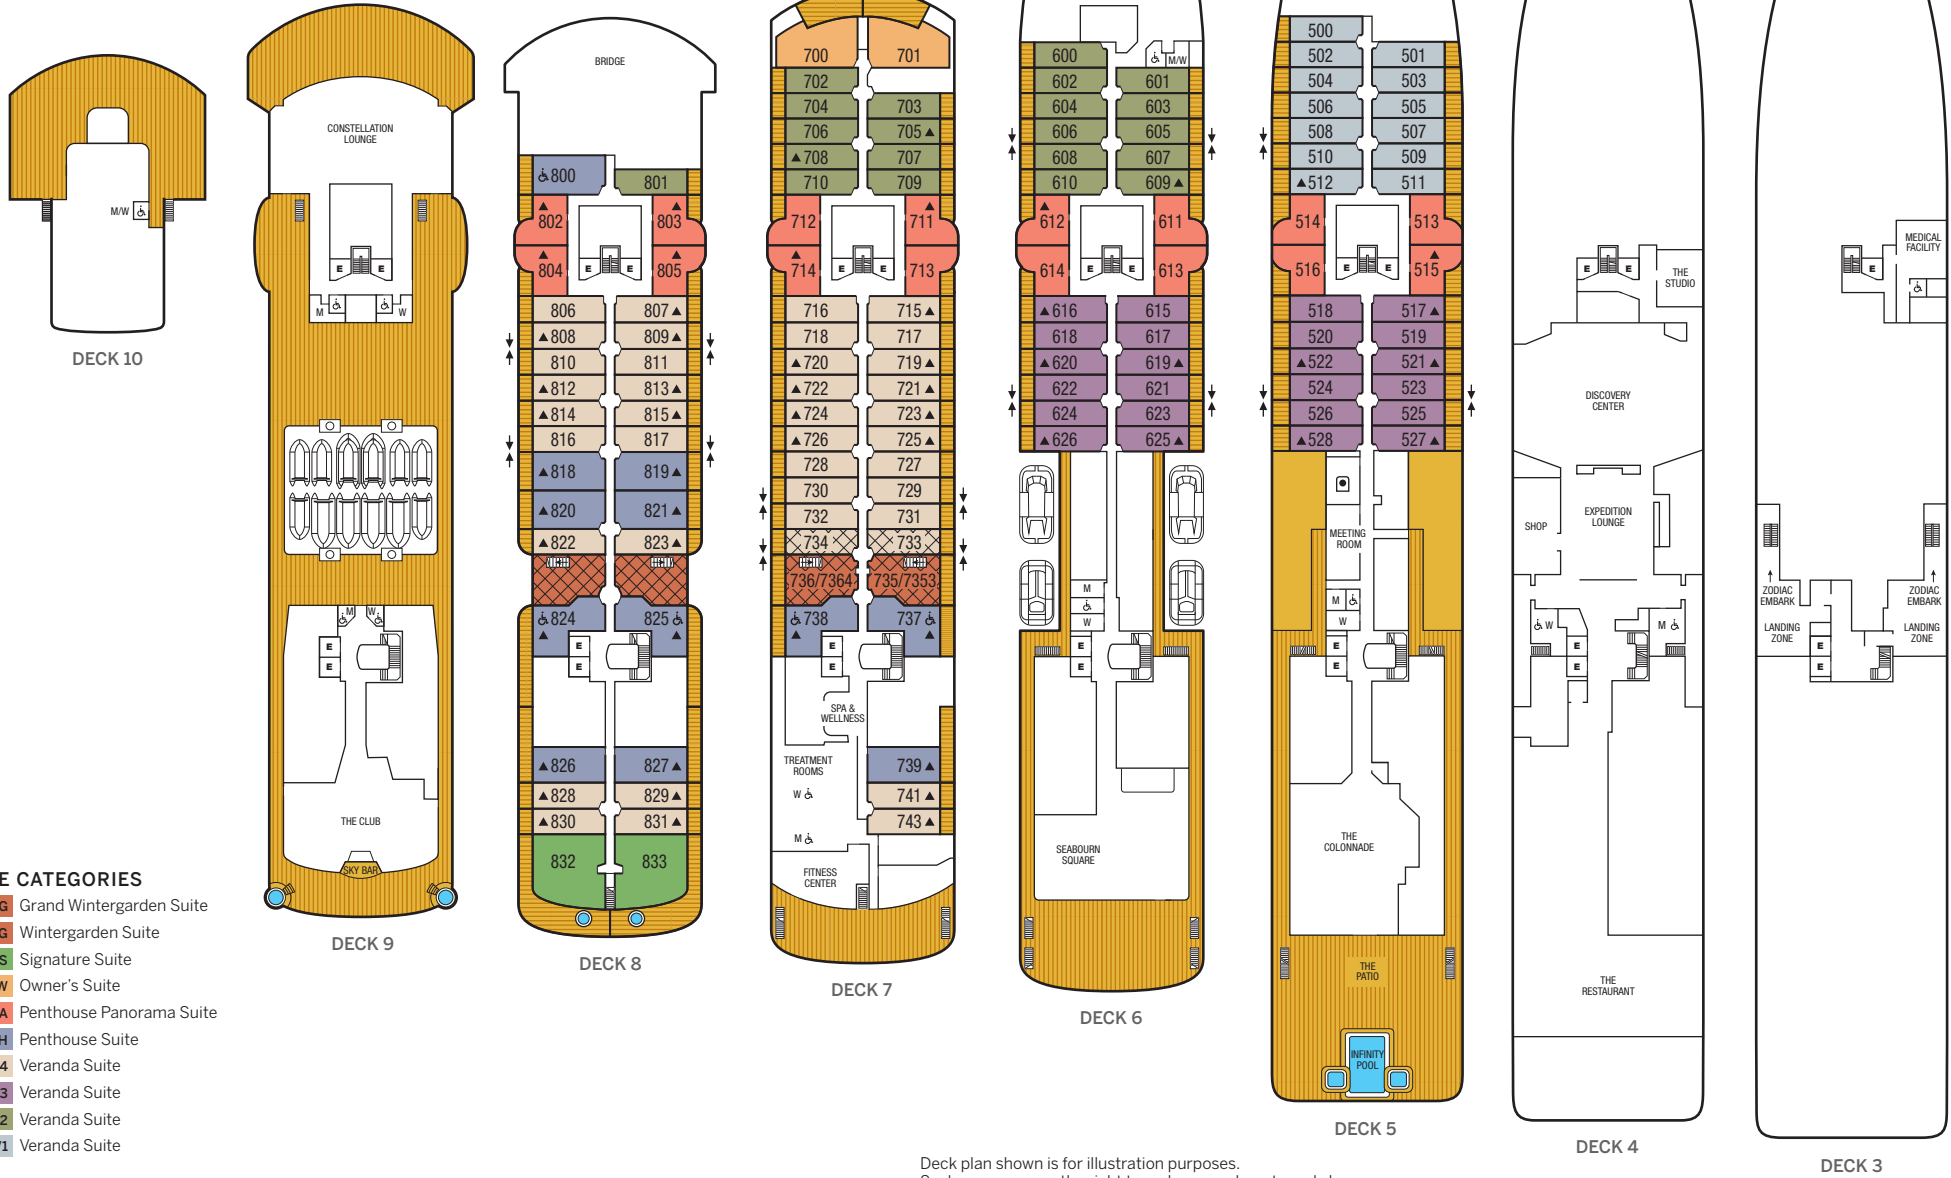

Seabourn Venture Seabourn Pursuit

DECK PLANS

SUITE CATEGORIES

- GRWG Grand Wintergarden Suite
- WG Wintergarden Suite
- SS Signature Suite
- OW Owner's Suite
- PA Penthouse Panorama Suite
- PH Penthouse Suite
- V4 Veranda Suite
- V3 Veranda Suite
- V2 Veranda Suite
- V1 Veranda Suite

Connecting Suites
 When combining the following suites, their suite numbers change as follows:
 Suites 733 and 735 become Grand Wintergarden Suite 7353;
 suites 734 and 736 become Grand Wintergarden Suite 7364.

Wheelchair Accessible Suites
 Suites 737 and 825 are wheelchair accessible, roll-in shower only, wheelchair accessible doorways. Suites 738, 800 and 824 are wheelchair accessible, transfer shower, wheelchair-accessible doorways.

- ▲ Third Guest Capacity Suite—sofa converts to the size of a twin bed to accommodate one guest
- E Elevator
- ☑ Self Service Laundrette

Deck plan shown is for illustration purposes.
 Seabourn reserves the right to make amendments and changes.